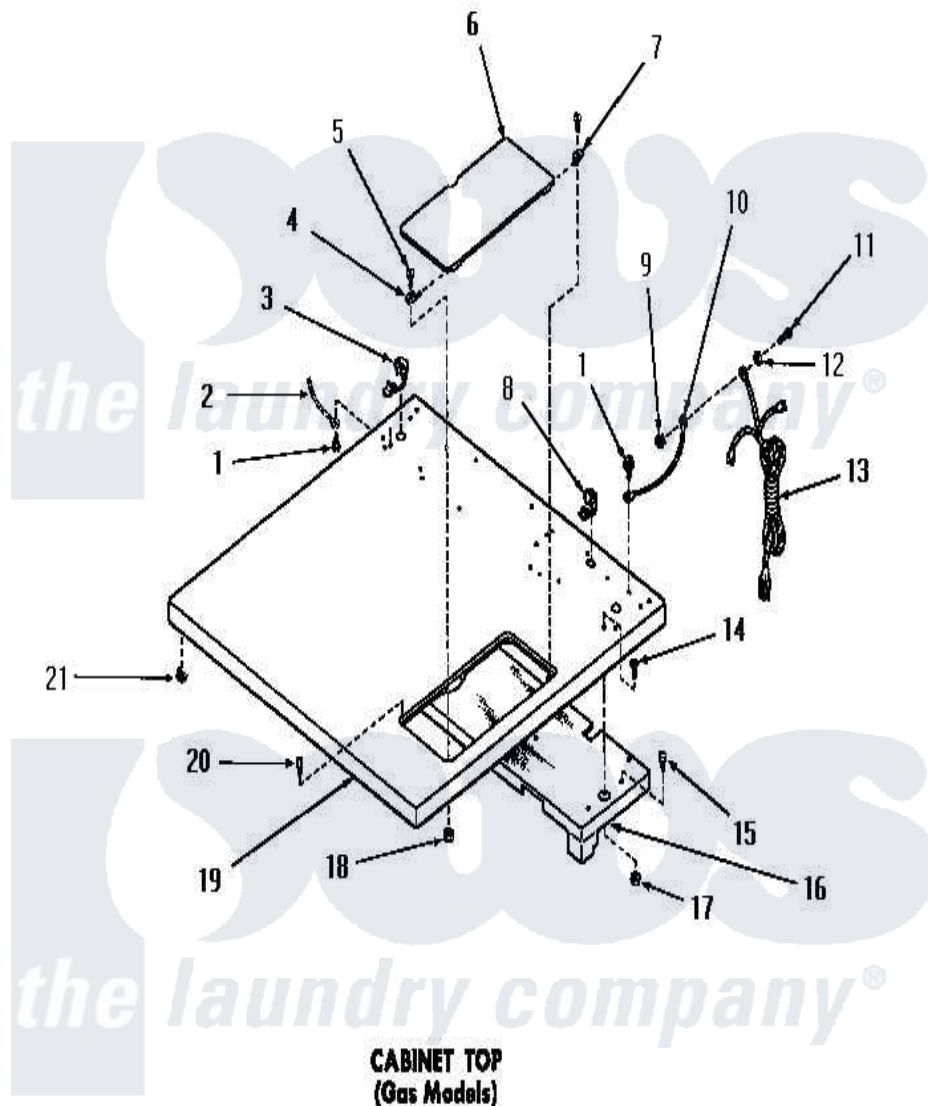

# Amana DG3680 08 - CABINET TOP

Amana Residential Amana DG3680 Washer Parts Parts Diagram 08 - CABINET TOP  
Click on the part number to view part

Item	Original Part Number	Replaced By	Status	Part Description
1	<a href="#">51924</a>			Screw, 10-24 X 1/2 HeX
2	Y00000000		Not Available	SEE NOTE GROUND WIRE, GREEN
3	<a href="#">52113</a>			Relief, Strain
4	<a href="#">51350</a>			Hinge, Front
5	03630		Not Available	SCREW,6-32 X 3/8 ROUND
6	52518A		Not Available	ACCESS DOOR, AVOCADO
"	52518C		Not Available	ACCESS DOOR, COPPERTONE
"	52518W		Not Available	ACCESS DOOR, WHITE
"	52518H		Not Available	xREPLACE
7	<a href="#">51351</a>			Hinge, Rear
8	21903	<a href="#">211881</a>		Grommet, Cord Part Not Used- Gas Models Only
9	23951	<a href="#">M0282009</a>		Nut
10	54300		Not Available	GROUND WIRE, GREEN
11	<a href="#">20267</a>			Screw, 10-24 X 3/8 Round

12	<a href="#">03815</a>		Lockwasher, No.10 Ext Shk
13	51508	Not Available	POWER CORD
14	<a href="#">03203</a>		Screw, 8-32 X 3/8 Round Head
15	51355	<a href="#">51-355</a>	5500w/240v, 13-23/32, Low Watt
16	52614	Not Available	TOP BAFFLE ASSEMBLY
17	51236	<a href="#">488130</a>	Nut
18	<a href="#">22678</a>		Nut, Nylon
19	52503C	Not Available	CABINET TOP, COPPERTONE
"	52503A	Not Available	CABINET TOP, AVOCADO
"	52503W	Not Available	CABINET TOP, WHITE
"	52503H	Not Available	CABINET TOP, HARVEST GOLD
20	<a href="#">53445</a>		Bumper
21	23007	Not Available	CAGED NUT