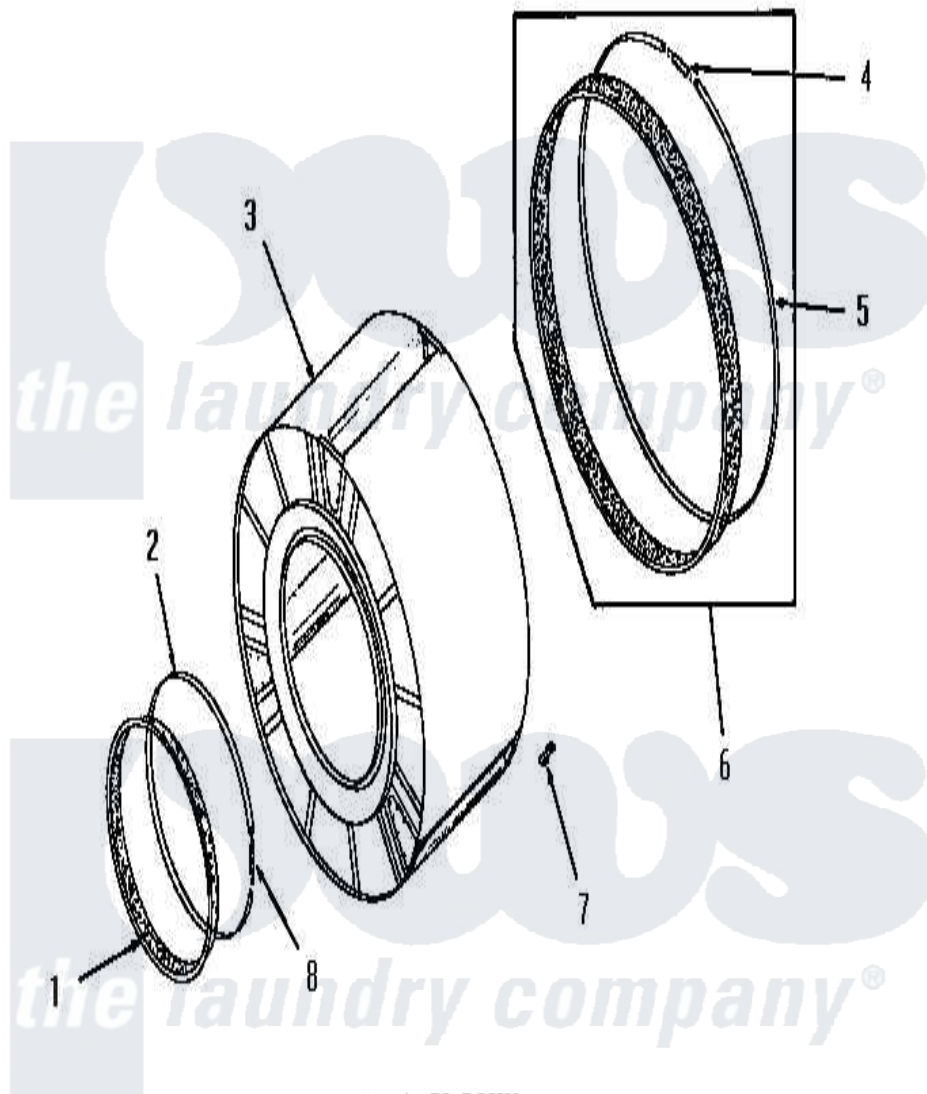

Amana DG3680 09 - CLOTHES DRUM

CLOTHES DRUM

Amana [Residential Amana DG3680 Washer Parts](#) Parts Diagram 09 - CLOTHES DRUM
 Click on the part number to view part

| Item | Original Part Number | Replaced By | Status | Part Description |
|------|------------------------|-------------|---------------|------------------|
| 1 | 51881 | | | Seal, Front |
| 2 | 50169 | | | Strap, Retainer |
| 3 | 53135 | | | Assembly, Drum |
| 4 | 52310 | | | Spring |
| 5 | 50781 | | | Strap, Seal |
| 6 | 51883A | | | Assembly, Seal |
| 7 | 51201 | | Not Available | CLIP |
| 8 | 50168 | | | Spring |