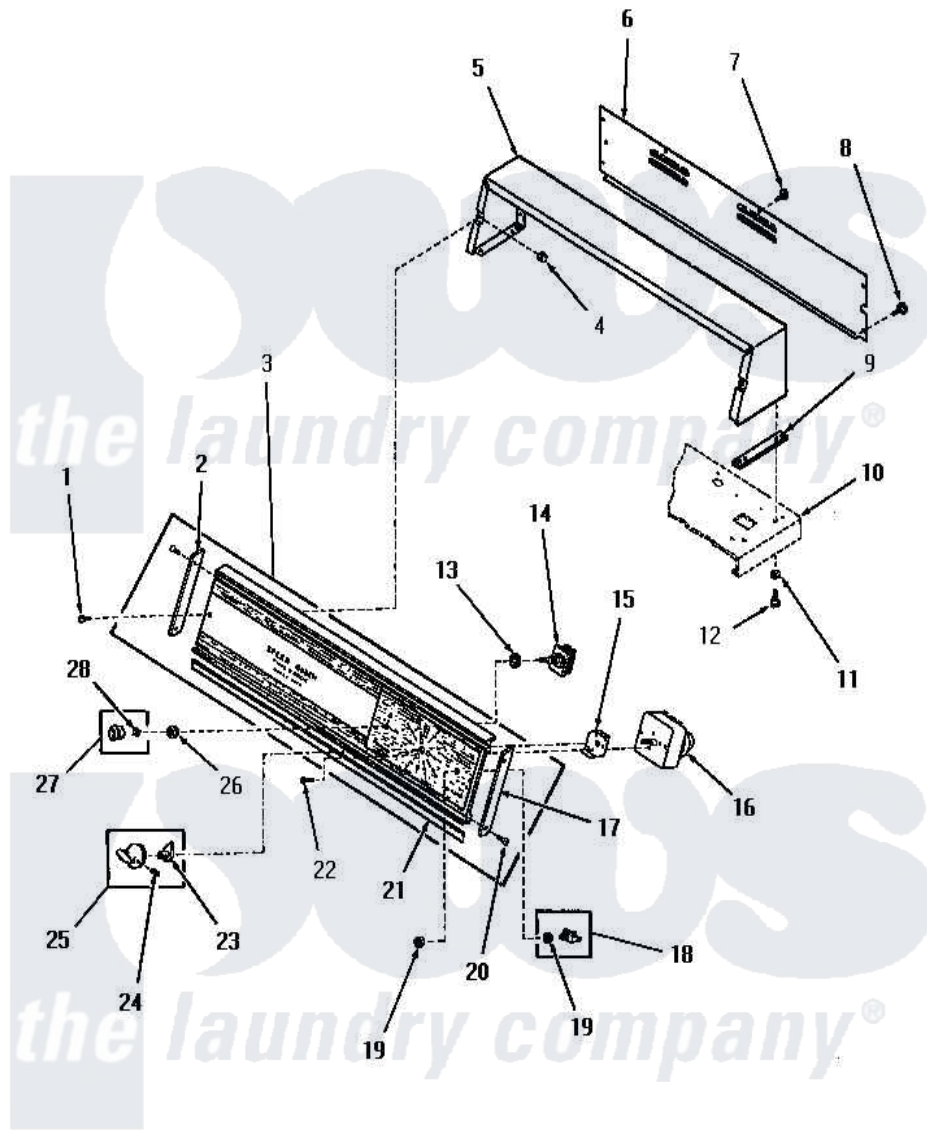

# Amana DG3680 10 - CONTROL PANEL, CONTROL HOOD & CONTROLS

## CONTROL PANEL, CONTROL HOOD AND CONTROLS

Amana [Residential Amana DG3680 Washer Parts](#) Parts Diagram 10 - CONTROL PANEL, CONTROL HOOD & CONTROLS

[Click on the part number to view part](#)

Item	Original Part Number	Replaced By	Status	Part Description
1	25232		Not Available	SCREW,8AB-18X7/8 OVAL
2	25072		Not Available	END CAP, LEFT
3	0055529		Not Available	RETAINER
"	54986		Not Available	CONTROL PANEL
4	<a href="#">54038</a>			NUT, Speed U-Type
5	52530W		Not Available	CONTROL HOOD, WHITE
"	52530H		Not Available	CONTROL HOOD, HARVEST GOLD
"	52530A		Not Available	CONTROL HOOD, AVOCADO
6	52539GR		Not Available	CONTROL HOOD REAR COVER, GRAY
7	23222	<a href="#">3177991</a>		Screw
8	25724		Not Available	HEX HEAD SCREW
9	23028		Not Available	GASKET,CONTROL BOX END
10	Y00000000		Not Available	SEE NOTE CABINET TOP
11	<a href="#">20493</a>			Washer, 11/64 ID x 3/8 OD

12	23962	<a href="#">W10116760</a>	Screw
13	<a href="#">91176</a>		Lockwasher, 3/8 Intshkp
14	53380	Not Available	TEMPERATURE SELECTOR SWITCH
15	25966	Not Available	SPACER,TIMER
16	52594	Not Available	TIMER
17	25073	Not Available	END CAP, RIGHT
18	53768	<a href="#">55882P</a>	Assembly- Switch
19	<a href="#">52947</a>		Nut, Hex 15/32-32
20	52864	<a href="#">500226</a>	Screw, 8b-16 x 5/8 Tap
21	Y0053880	Not Available	ACTUATOR, WATER
22	Y0054441	Not Available	NAMEPLATE, HANDLE
23	24857	Not Available	INDICATOR
24	25285	Not Available	SETSCREW
25	24858	Not Available	ASSY,KNOB-TIMER
26	<a href="#">24205</a>		Nut, Knurled 3/8-24
27	22245	Not Available	xREPLACE
28	22244	Not Available	CLIP,C xREPLACE