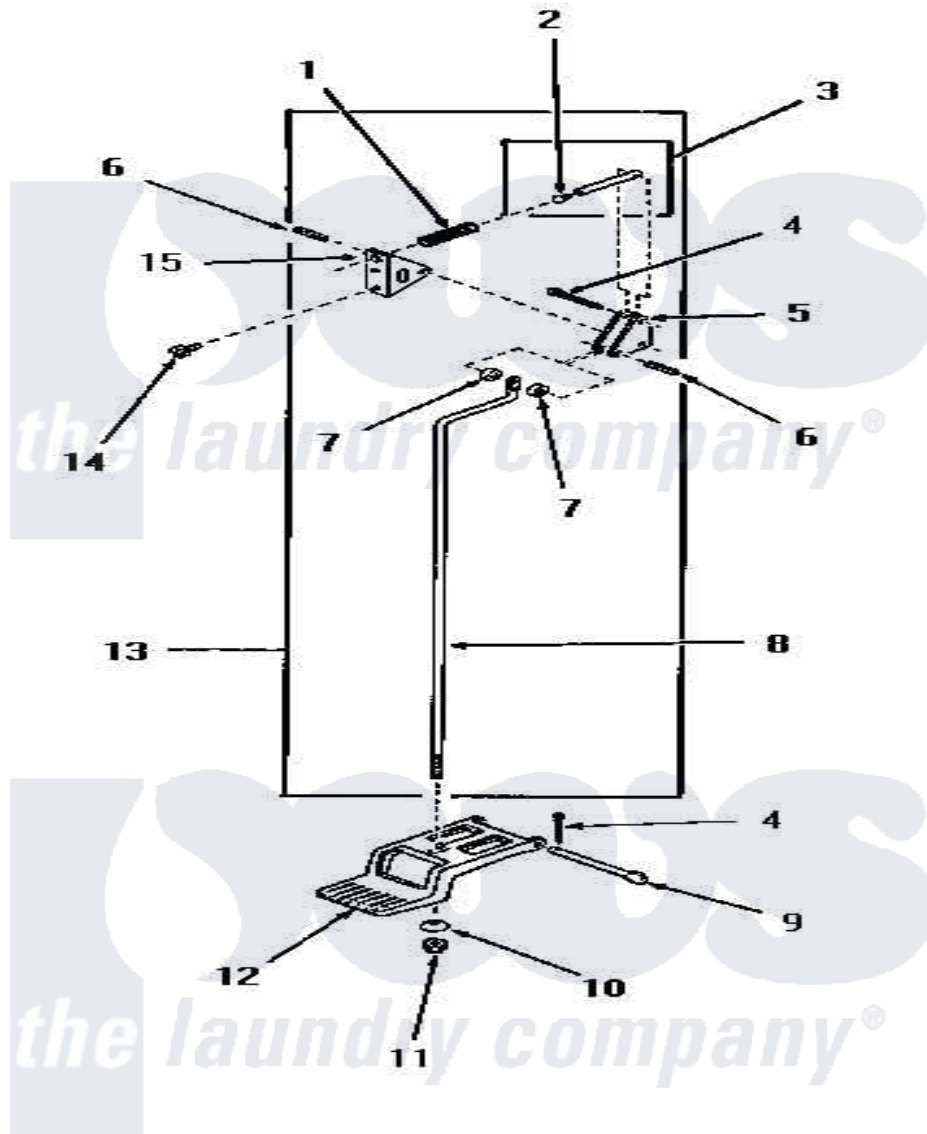

# Amana DG3680 11 - DOOR RELEASE

## DOOR RELEASE

Amana [Residential Amana DG3680 Washer Parts](#) Parts Diagram 11 - DOOR RELEASE

[Click on the part number to view part](#)

Item	Original Part Number	Replaced By	Status	Part Description
1	51065		Not Available	DOOR RELEASE SPRING
2	51786		Not Available	PLUG
3	51841		Not Available	DOOR RELEASE PIN ASSEMBLY
4	<a href="#">02578</a>			Pin, Cotter
5	51041		Not Available	DOOR RELEASE LEVER
6	51161		Not Available	PIN,ROLL 1/8 X 3/4
7	<a href="#">51121</a>			Door Release Spacer
8	51837		Not Available	DOOR RELEASE ROD
9	51045		Not Available	PEDAL HINGE PIN
10	51046		Not Available	NYLON WASHER
11	51271		Not Available	NUT
12	<a href="#">51802</a>			Pedal, Foot
13	51844		Not Available	DOOR RELEASE ASSEMBLY
14	51246		Not Available	SCREW
15	51052		Not Available	DOOR RELEASE BRACKET