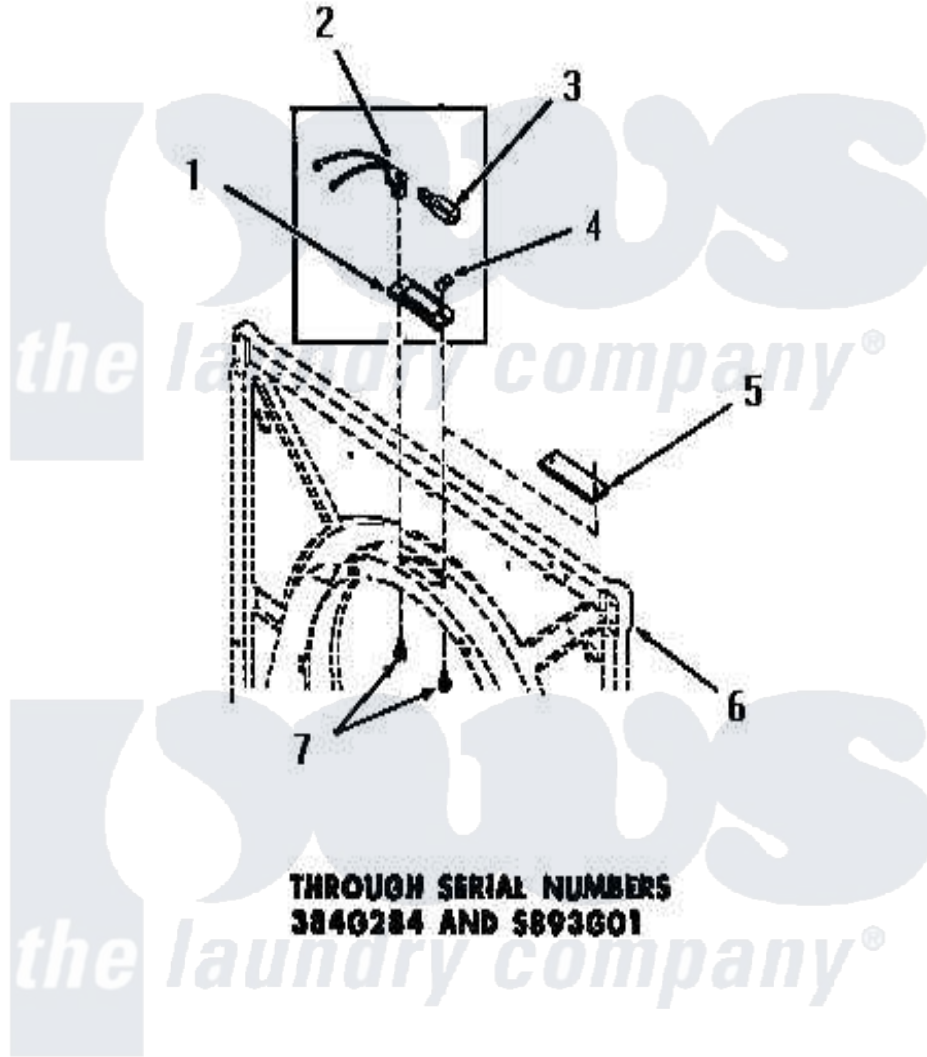

Amana DG3680 12 - DRUM LIGHT & COVER PLATE

[Amana Residential Amana DG3680 Washer Parts](#) Parts Diagram 12 - DRUM LIGHT & COVER PLATE
 Click on the part number to view part

Item	Original Part Number	Replaced By	Status	Part Description
1	51070			Lens, Drum Light
2	Y51887		Not Available	BULB RECEPTACLE
3	21608	A3167501		Lamp Oven, Int.
4	Y51788		Not Available	SPEED NUT
5	53911		Not Available	COVER PLATE
6	Y00000000		Not Available	SEE NOTE FRONT FRAME AND AIR SHROUD
7	51784		Not Available	SCREW, 10B-16 X 1/2 HEX