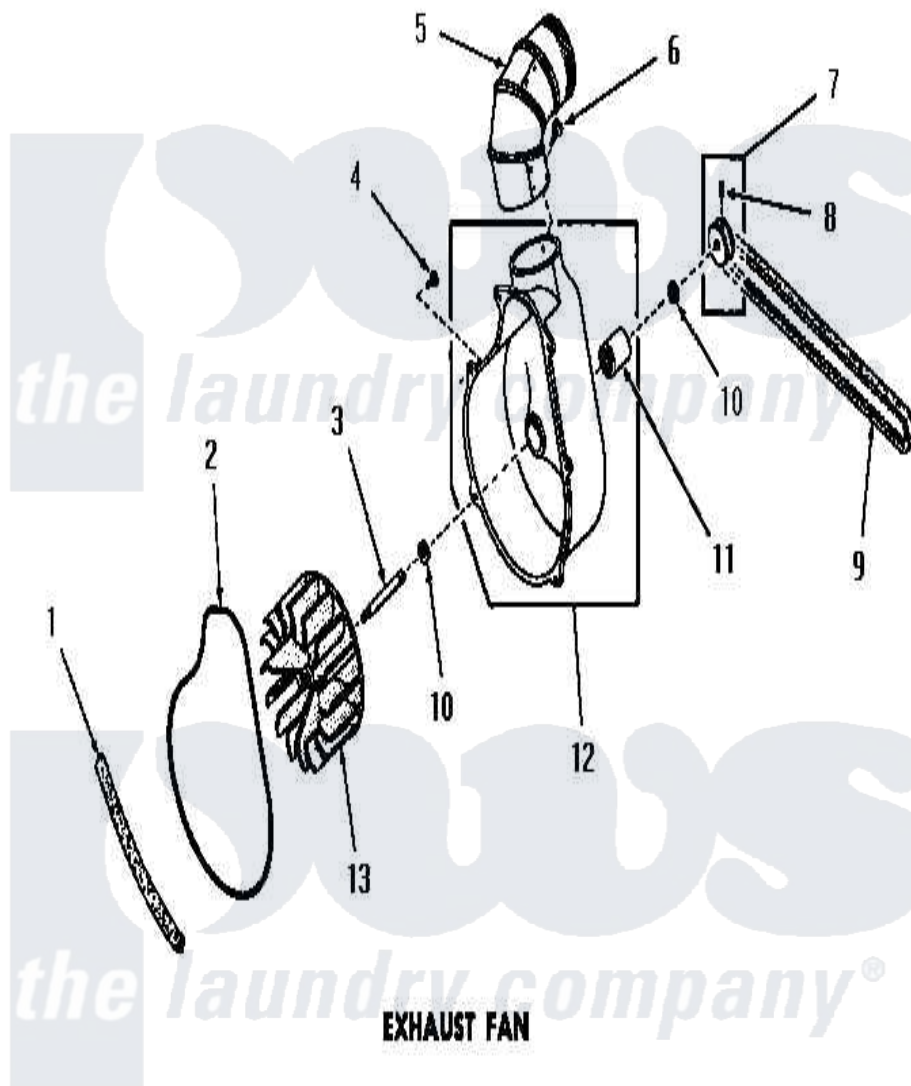

Amana DG3680 14 - EXHAUST FAN

Amana Residential Amana DG3680 Washer Parts Parts Diagram 14 - EXHAUST FAN
 Click on the part number to view part

Item	Original Part Number	Replaced By	Status	Part Description
1	51790			Seal
2	51791			Gasket, Housing
3	53519		Not Available	EXHAUST FAN SHAFT
4	51784		Not Available	SCREW, 10B-16 X 1/2 HEX
5	Y0052707	31986601B		Switch, Rocker
6	23222	3177991		Screw
7	53521		Not Available	ASSY, PULLEY
8	02771			Screw, 1/4-20 x 3/8 Hex S
9	51994			Belt
10	52549			Washer, 501 ID X3/4 Odx
11	51991		Not Available	BEARING
12	51946		Not Available	HOUSING, BLOWER
13	90585		Not Available	IMPELLER