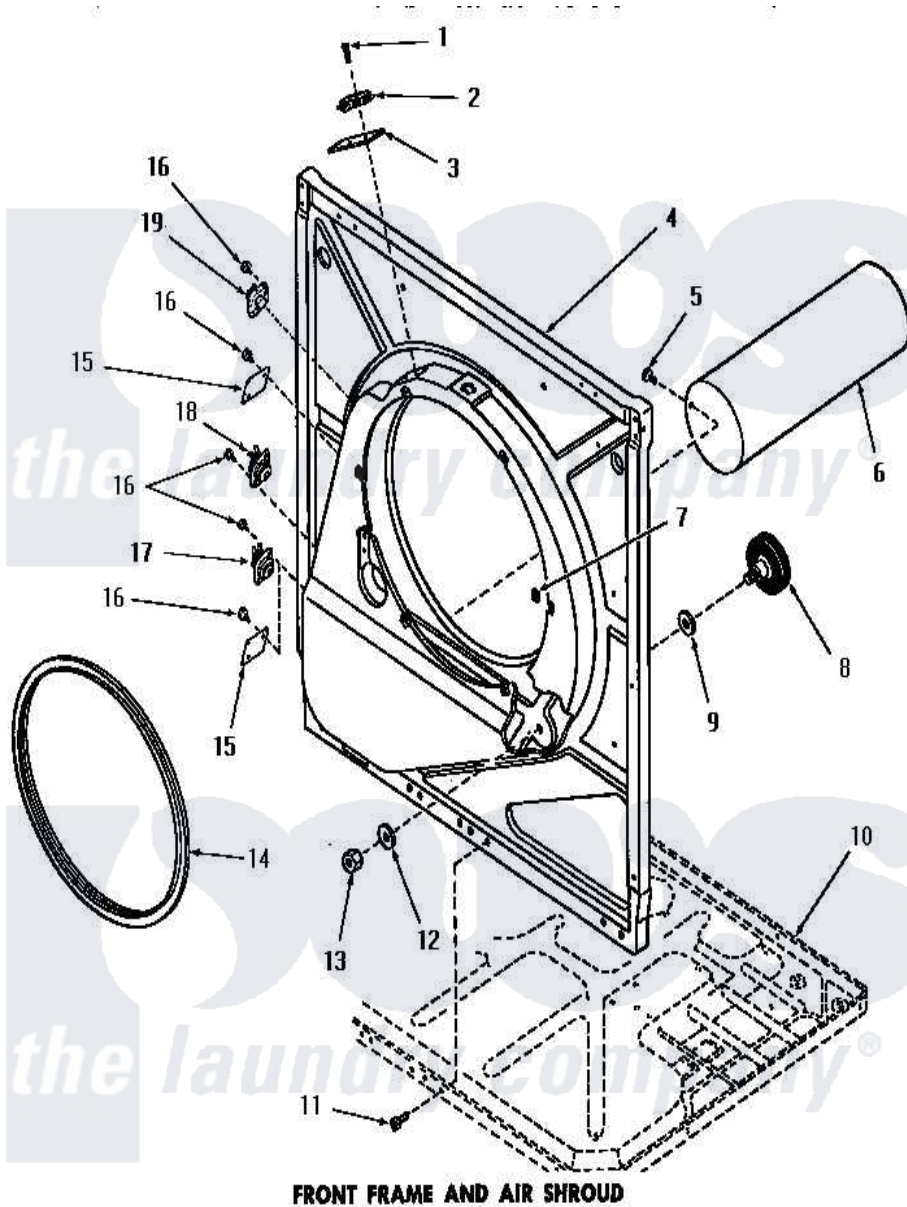

Amana DG3680 15 - FRONT FRAME & AIR SHROUD

FRONT FRAME AND AIR SHROUD

Amana Residential Amana DG3680 Washer Parts Parts Diagram 15 - FRONT FRAME & AIR SHROUD
 Click on the part number to view part

Item	Original Part Number	Replaced By	Status	Part Description
1	51783			Screw, 6b-20 X 7/8 HeX
2	Y51143		Not Available	SWITCH
3	52112			Insulation
4	51850		Not Available	FRONT FRAME AND AIR SHROUD
5	52150	489464		Screw
6	51821		Not Available	EXHAUST DUCT
7	52865		Not Available	SPEED NUT
8	53555	56285		Roller Cylinder
9	52123			Washer
10	Y00000000		Not Available	SEE NOTE FRAME BASE
11	51784		Not Available	SCREW,10B-16 X 1/2 HEX
12	52122			Washer
13	52124		Not Available	NUT
14	51798		Not Available	GASKET
15	52550		Not Available	COVER PLATE
16	23222	3177991		Screw