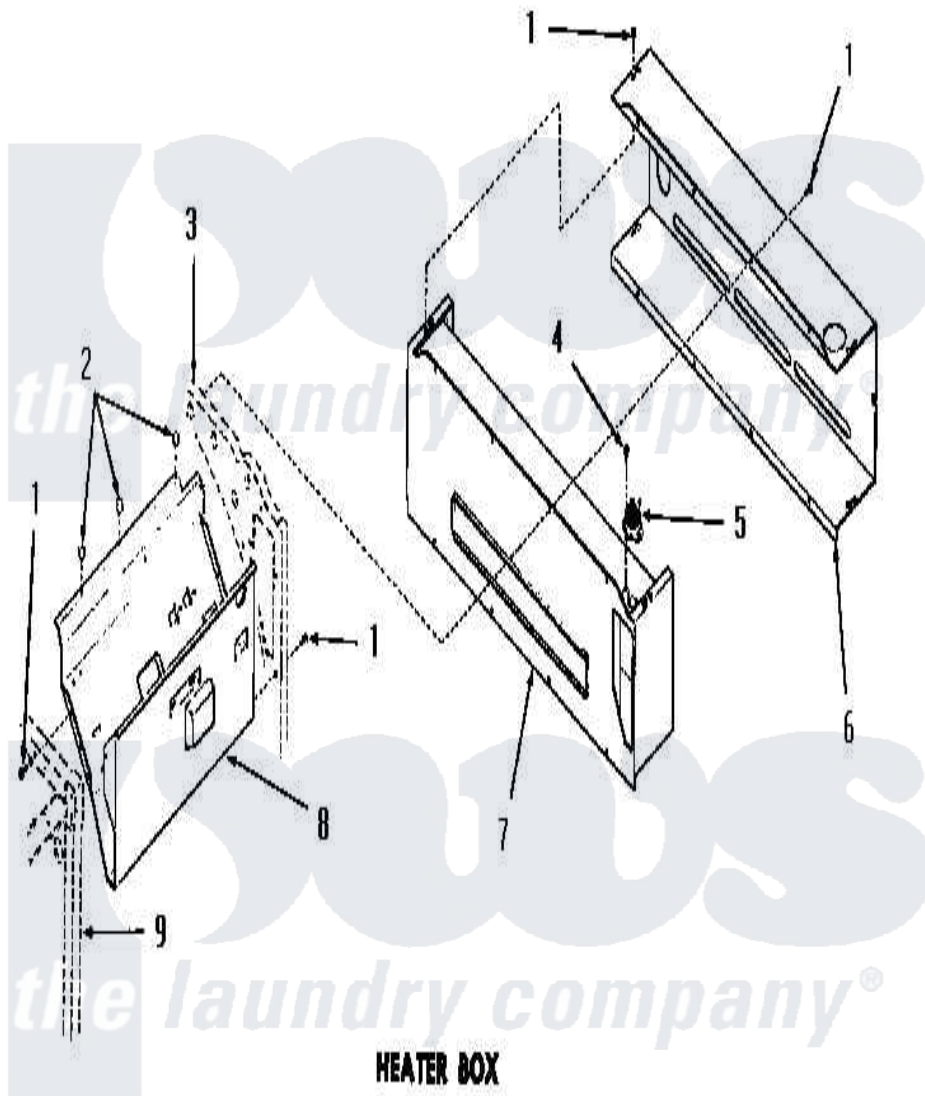

Amana DG3680 16 - HEATER BOX

HEATER BOX
(Gas Models)

[Amana Residential Amana DG3680 Washer Parts](#) Parts Diagram 16 - HEATER BOX
Click on the part number to view part

Item	Original Part Number	Replaced By	Status	Part Description
1	51784		Not Available	SCREW,10B-16 X 1/2 HEX
2	52552		Not Available	BUMPER, OVEN DOOR
3	Y00000000		Not Available	SEE NOTE REAR FRAME
4	23222	3177991		Screw
5	51185		Not Available	THERMOSTAT,HEATER BOX
6	Y51862		Not Available	HEATER BOX
7	54717		Not Available	ASSY,HEATER BOX
8	Y52584		Not Available	BURNER SHIELD
9	Y00000000		Not Available	SEE NOTE FRONT FRAME AND AIR SHROUD