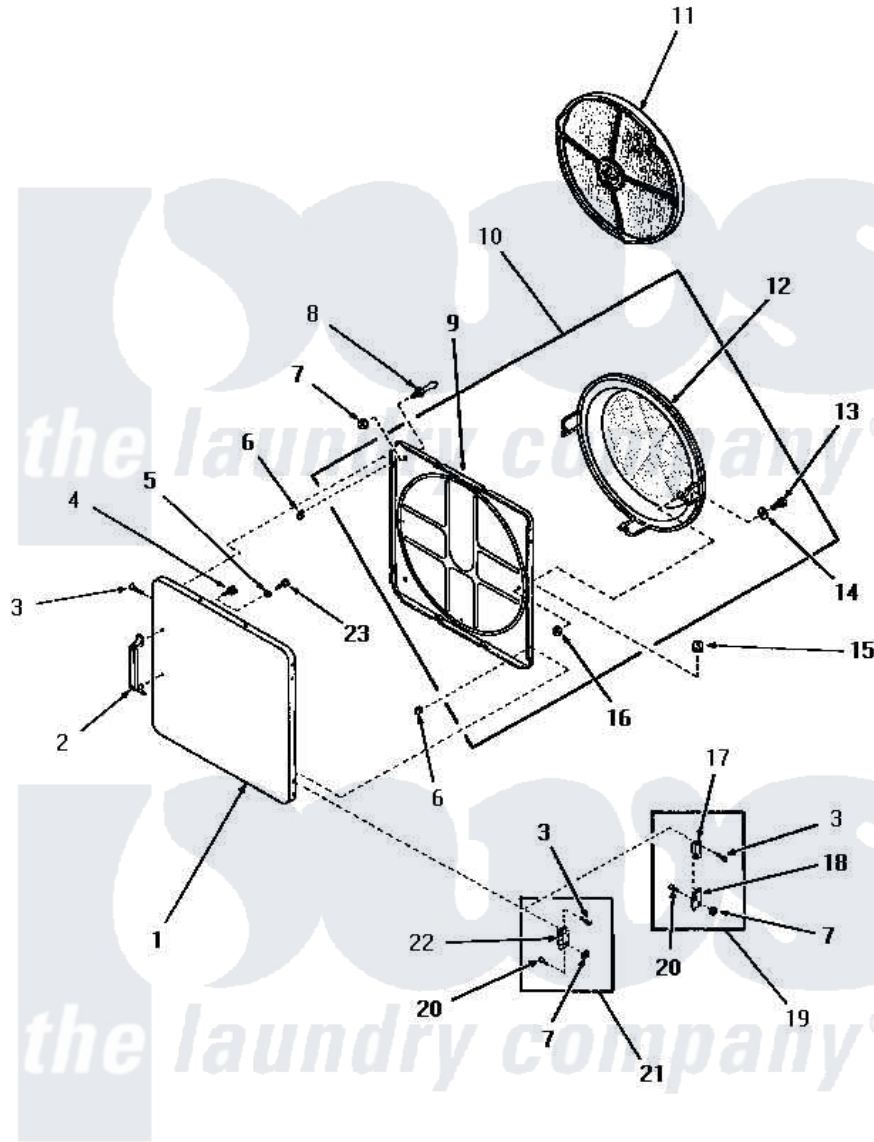

Amana DG3680 17 - LOADING DOOR

LOADING DOOR (Through Serial Nos. 31V9368 and 566Y580)

Amana [Residential Amana DG3680 Washer Parts](#) Parts Diagram 17 - LOADING DOOR
 Click on the part number to view part

Item	Original Part Number	Replaced By	Status	Part Description
1	52489W		Not Available	OUTER DOOR PANEL, WHITE
"	52489H		Not Available	OUTER DOOR PANEL, HARVEST GOLD
"	52489C		Not Available	OUTER DOOR PANEL, COPPERTONE
"	52489A		Not Available	OUTER DOOR PANEL, AVOCADO
2	54068	61925		Pull Door Commercial Black
3	52864	500226		Screw, 8b-16 x 5/8 Tap
4	52150	489464		Screw
5	Y20278		Not Available	LOCKWASHER
6	52865		Not Available	SPEED NUT
7	51236	488130		Nut
8	51992			Strike, Door
9	54730		Not Available	INNER DOOR PANEL
10	54738		Not Available	ASSY,HOUSING & PANEL
11	53002		Not Available	NO LONGER AVAILABLE

12	54731	54-731		Bake Element
13	24688		Not Available	CAP SCREW
14	Q6275		Not Available	WASHER
15	51858			Grommet
16	52566	27001225		Nut, Jam Mid Lock 1/4-20
17	Y0053944	D7772202		Air Duct. Bottom
18	Y0053945	D7772101		Shield-Light
19	Y00000000		Not Available	SEE NOTE MODELS DG3350, DG3300, DG3250 AND DG3240
20	22649			Screw, 8-32 X 13/32 FI
21	Y00000000		Not Available	SEE NOTE ALL OTHER MODELS
22	70014			Hinge
23	22024	20001169		22024 24