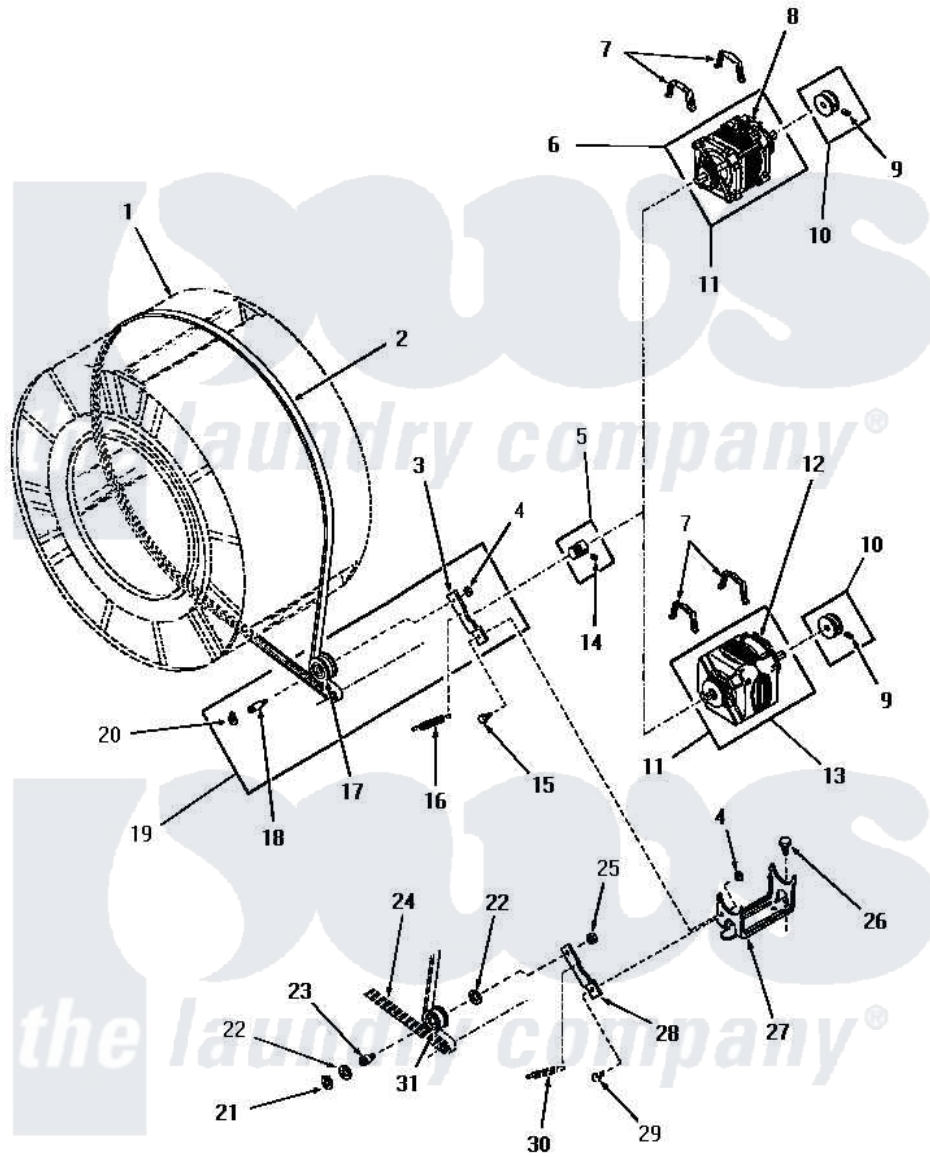

Amana DG3680 19 - MOTOR, IDLER & BELT

MOTOR, IDLER AND BELT

Amana [Residential Amana DG3680 Washer Parts](#) Parts Diagram 19 - MOTOR, IDLER & BELT
 Click on the part number to view part

Item	Original Part Number	Replaced By	Status	Part Description
1	Y00000000		Not Available	SEE NOTE CLOTHES DRUM
2	52556			Belt
3	54410		Not Available	LEVER,IDLER
4	52566	27001225		Nut, Jam Mid Lock 1/4-20
5	52593		Not Available	ASSY,MOTOR PULLEY
6	Y00000000		Not Available	SEE NOTE GENERAL ELECTRIC FORM "V" MOTOR
7	51789	660658		Clamp, Motor Mounting 343481 685441
8	53249		Not Available	SWITCH
9	02771			Screw, 1/4-20 x 3/8 Hex S
10	53522			Pulley, Motor
11	52697		Not Available	MOTOR
12	Y00000000		Not Available	SEE NOTE WESTINGHOUSE -- (NOT REPLACEABLE)
"	53213			Switch
"	53226		Not Available	SWITCH,MOTOR

"	53214	Not Available	MOTOR SWITCH, DELCO
13	Y00000000	Not Available	SEE NOTE GENERAL ELECTRIC FORM "T" MOTOR
14	52906	Not Available	SETSCREW
15	52567		Bolt, Shoulder
16	52323		Spring
17	Y54414		Assembly, Wheel And Bearing
18	54411	Not Available	SHAFT, IDLER LEVER
19	54415	Not Available	LEVER, IDLER
20	23748		Ring, Retaining
21	70061		Ring, Retaining
22	Y52564		Washer
23	52611	Not Available	SHAFT, IDLER xREPLACE
24	Y00000000	Not Available	SEE NOTE BELT
25	52124	Not Available	NUT
26	23928	Not Available	CAP SCREW AND LOCKWASHER
27	51824	Not Available	MOUNT, MOTOR
28	52562	Not Available	IDLER LEVER
29	Y00000000	Not Available	SEE NOTE SHOULDER BOLT
30	Y00000000	Not Available	SEE NOTE SPRING
31	52561	Not Available	IDLER PULLEY