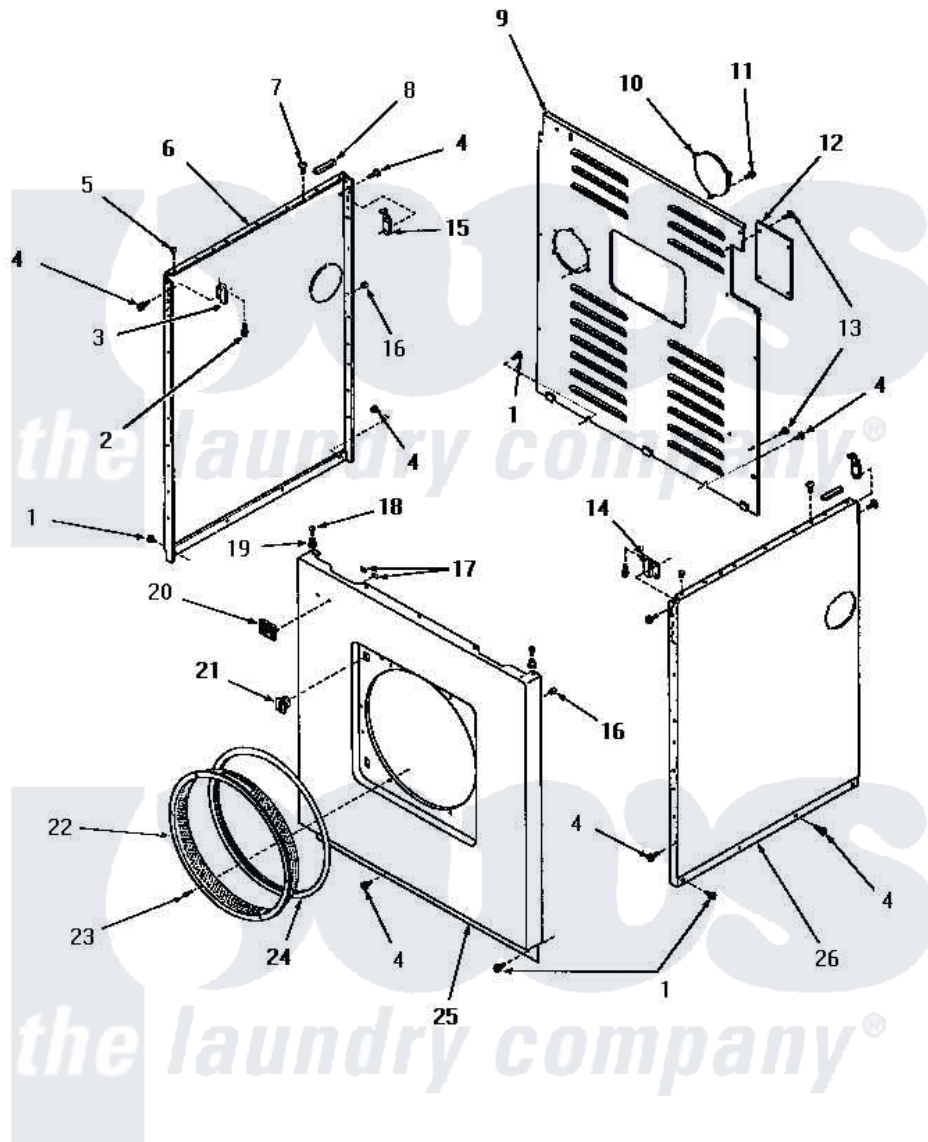

Amana DG3680 21 - PANELS

PANELS

Amana [Residential Amana DG3680 Washer Parts](#) Parts Diagram 21 - PANELS
 Click on the part number to view part

Item	Original Part Number	Replaced By	Status	Part Description
1	25723	27001200		Screw
2	23008			Screw, 10-24 X 3/4 Sems
3	22847		Not Available	BRACKET
4	51784		Not Available	SCREW,10B-16 X 1/2 HEX
5	21176			Bumper
6	52669W		Not Available	SIDE PANEL, LEFT, WHITE
"	52669C		Not Available	SIDE PANEL, LEFT, COPPERTONE
"	52669H		Not Available	SIDE PANEL, LEFT, HARVEST GOLD
"	52669A		Not Available	SIDE PANEL, LEFT, AVOCADO
7	52442		Not Available	SCREW, No.10-16 X 3/8"
8	80312			Bumper Pad
9	52677GR		Not Available	PANEL,REAR xREPLACE
"	52677A		Not Available	REAR PANEL, AVOCADO
"	52677H		Not Available	REAR PANEL, HARVEST GOLD