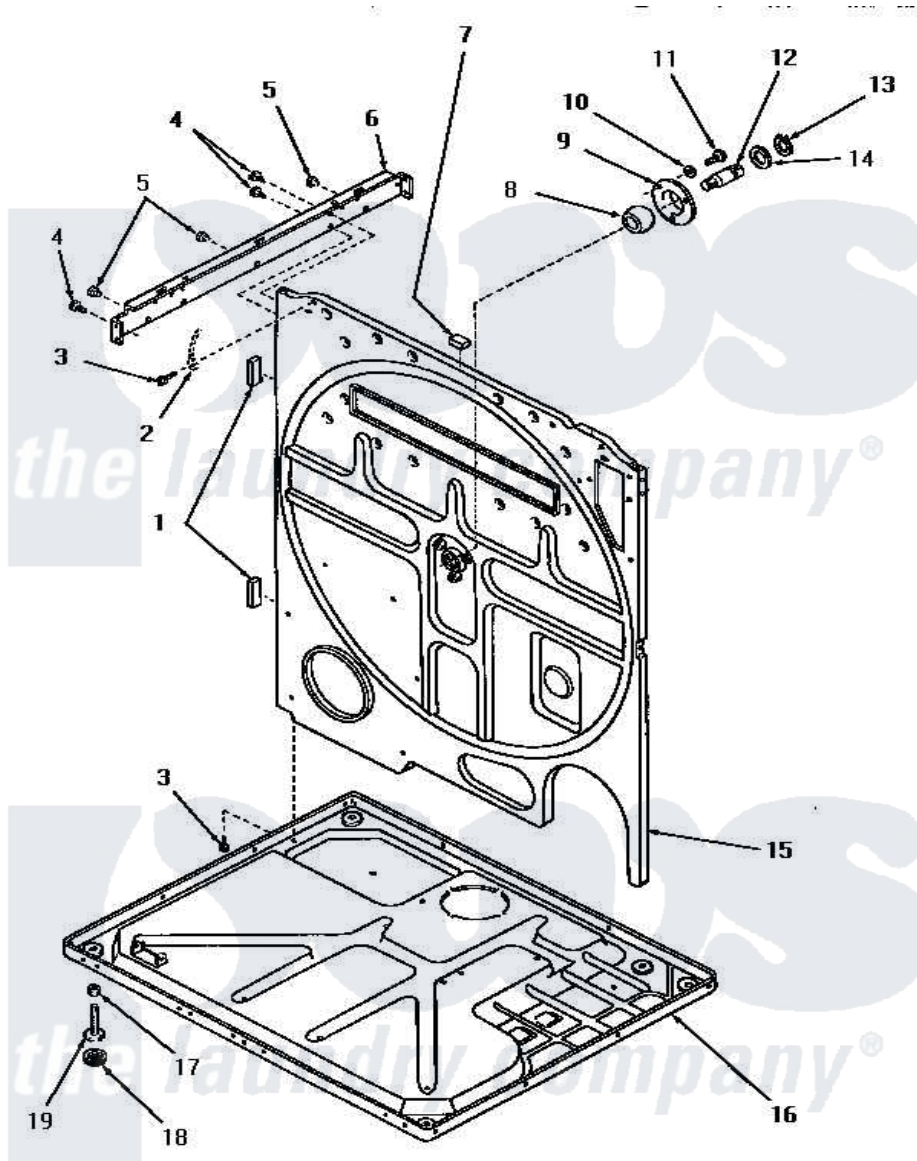

Amana DG3680 22 - REAR FRAME & FRAME BASE

REAR FRAME AND FRAME BASE

Amana [Residential Amana DG3680 Washer Parts](#) Parts Diagram 22 - REAR FRAME & FRAME BASE

[Click on the part number to view part](#)

Item	Original Part Number	Replaced By	Status	Part Description
1	20354		Not Available	BUMPER PAD
2	Y00000000		Not Available	SEE NOTE GROUND WIRE, GREEN
3	51784		Not Available	SCREW, 10B-16 X 1/2 HEX
4	51780	3390631		Screw, 10-16 X 3/8
5	21685	40038001		Bumper
6	51818		Not Available	SUPPORT CHANNEL, RIGHT OR LEFT
7	Y0054053	Y0301205		ELement- L
8	Y52079			Bearing, Drum Shaft
9	51826		Not Available	COVER, BEARING
10	03189			LoCkwasher, 1/4 Std-C P
11	53589	8204624		Bolt
12	53132		Not Available	SHAFT, DRUM
13	70061			Ring, Retaining
14	Y52564			Washer
15	52574		Not Available	FRAME, REAR

16	Y52572	Not Available	FRAME BASE
17	52794	62739	Nut, Lock
18	70282	Y314137	Foot, Rubber
19	Y52696	Y305086	Adjustable Leg And Nut