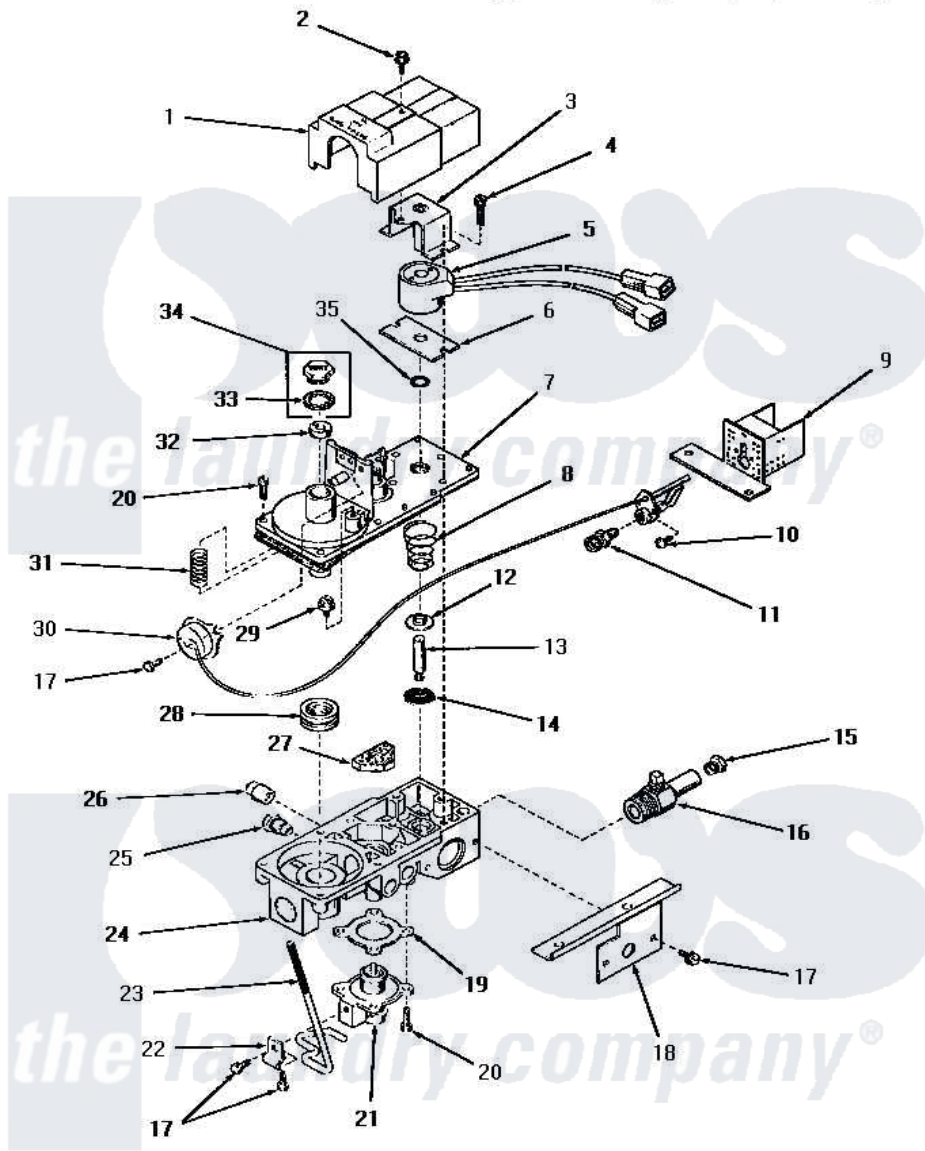

Amana DG3681 06 - 53377 GAS VALVE (NAT. / MIXED GAS)

53377 GAS VALVE (NAT./MIXED GAS)

Amana [Residential Amana DG3681 Washer Parts](#) Parts Diagram 06 - 53377 GAS VALVE (NAT. / MIXED GAS)
 Click on the part number to view part

Item	Original Part Number	Replaced By	Status	Part Description
1	53377S		Not Available	VALVE HOUSING
2	53379B		Not Available	HEX HEAD SCREW
3	53377B		Not Available	PLUNGER GUIDE AND BRACKET
4	53379C		Not Available	HEX HEAD SCREW
5	53377A		Not Available	COIL,BURNER
6	53377C		Not Available	PLATE
7	53377K		Not Available	VALVE COVER AND GASKET
8	53377Y		Not Available	VALVE SPRING
9	53377F		Not Available	PILOT SHIELD
10	53379F		Not Available	ROUND HEAD SCREW
11	53387			Orifice, NG
12	53377L		Not Available	STIFFENER
13	53377M		Not Available	PLUNGER SHAFT
14	53377N		Not Available	PLUNGER SEAT
15	51209		Not Available	ORIFICE,NG

16	53377W	Not Available	BURNER ORIFICE ADAPTER
17	53379D	Not Available	HEX HEAD SCREW
18	53377Q	Not Available	MOUNTING BRACKET
19	53377H	Not Available	GASKET
20	53379E	Not Available	HEX HEAD SCREW
21	53377G	Not Available	RESET VALVE
22	53377U	Not Available	CLAMP
23	53377J	Not Available	RESET LEVER
24	53377P	Not Available	VALVE BODY
25	53377V	Not Available	SCREW, COMPRESSION
26	20247		Plug, Pipe
27	53377T	Not Available	FILTER
28	52966R	Not Available	REGULATOR SEAT
29	53377Z	Not Available	HEX HEAD SCREW
30	53377E	Not Available	BURNER, PILOT
31	53377X	Not Available	REGULATOR SPRING
32	52966M	Not Available	REGULATOR SCREW
33	52966L	Not Available	GASKET
34	53558	Not Available	SCREW, VENT
35	53377D	Not Available	O-RING
NI	53377	Not Available	VALVE, GAS