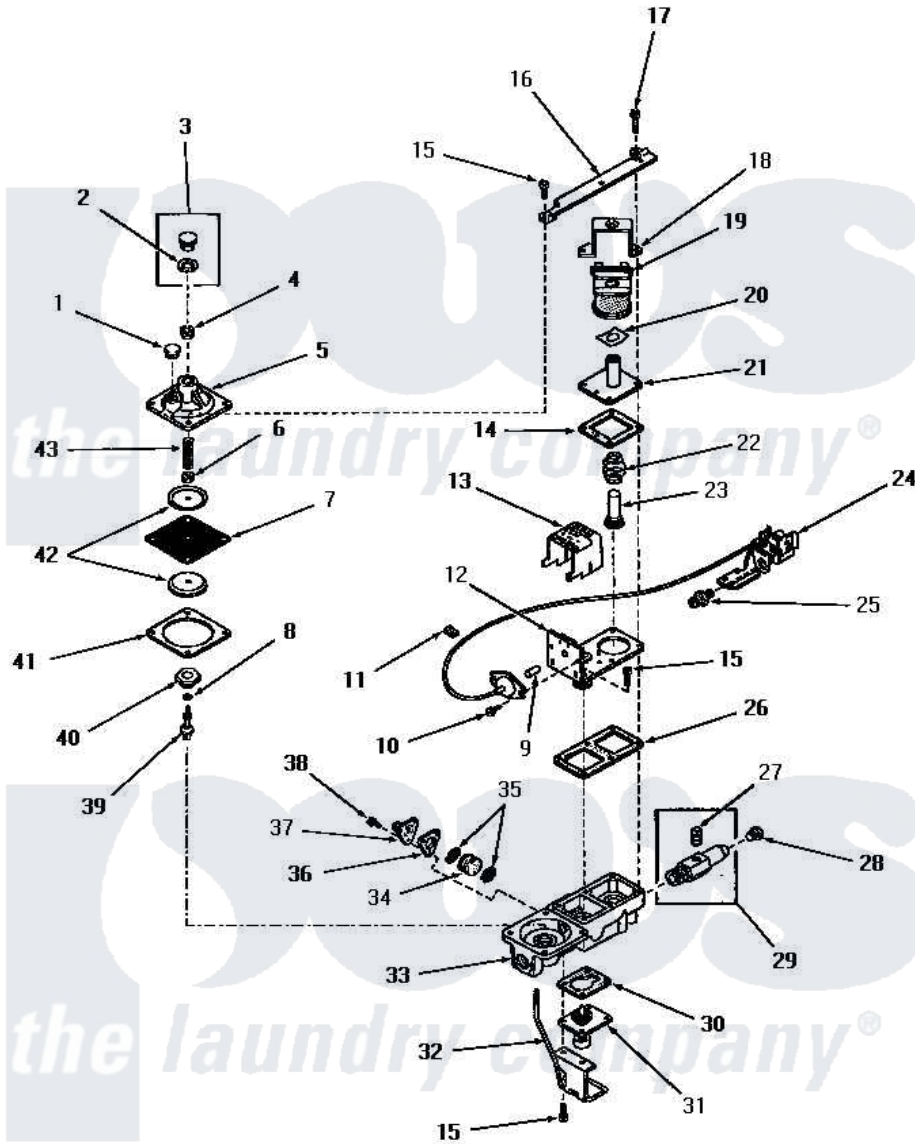

Amana DG3681 07 - 54488 GAS VALVE (NAT. / MIXED GAS)

54488 GAS VALVE (NAT./MIXED GAS)

Amana [Residential Amana DG3681 Washer Parts](#) Parts Diagram 07 - 54488 GAS VALVE (NAT. / MIXED GAS)
 Click on the part number to view part

Item	Original Part Number	Replaced By	Status	Part Description
1	54477		Not Available	CAP,VENT
2	0054474		Not Available	USE D7425607
3	Y0054476	D7431921Q		Gasket
4	54486C		Not Available	REGULATOR SCREW
5	51402Q		Not Available	REGULATOR COVER
6	51402V		Not Available	NUT
7	51402X		Not Available	DIAPHRAGM
8	51402Y		Not Available	GASKET
9	54486Z		Not Available	ACTUATING PIN
10	54486K		Not Available	SCREW
11	54486N		Not Available	CLAMP
12	54486D		Not Available	PILOT VALVE LATCH AND PLATE
13	54486G		Not Available	LATCH COVER
14	54486T		Not Available	GASKET
15	54486J		Not Available	SCREW
16	54485		Not Available	MOUNTING BRACKET

17	54486L	Not Available	SCREW
18	54486F	Not Available	COIL HOLD-DOWN BRACKET
19	54486A	Not Available	COIL,BURNER
20	51402G	Not Available	LEAF SPRING
21	54486U	Not Available	PLUNGER GUIDE
22	51999E	Not Available	SPRING
23	54486M	Not Available	PLUNGER
24	54484	Not Available	PILOT BURNER
25	54473	Not Available	ORIFICE,PILOT
26	54486R	Not Available	GASKET
27	20247		Plug, Pipe
28	51209	Not Available	ORIFICE,NG
29	0054480	Not Available	NET-PAN,DRAIN
30	54486S	Not Available	GASKET
31	54486Q	Not Available	RESET VALVE
32	54486E	Not Available	RESET LEVER AND BRACKET
33	54486B	Not Available	VALVE BODY
34	54486Y	Not Available	FILTER
35	54486X	Not Available	FILTER SCREEN
36	54486W	Not Available	GASKET
37	54486P	Not Available	OUTLET
38	54486H	Not Available	SCREW
39	51402AB	Not Available	REGULATOR PIN
40	51402AA	Not Available	REGULATOR PIN SEAT
41	51402Z	Not Available	GASKET
42	51402W	Not Available	DIAPHRAGM PLATE
43	51402U	Not Available	REGULATOR SPRING
NI	54488	Not Available	GAS VALVE