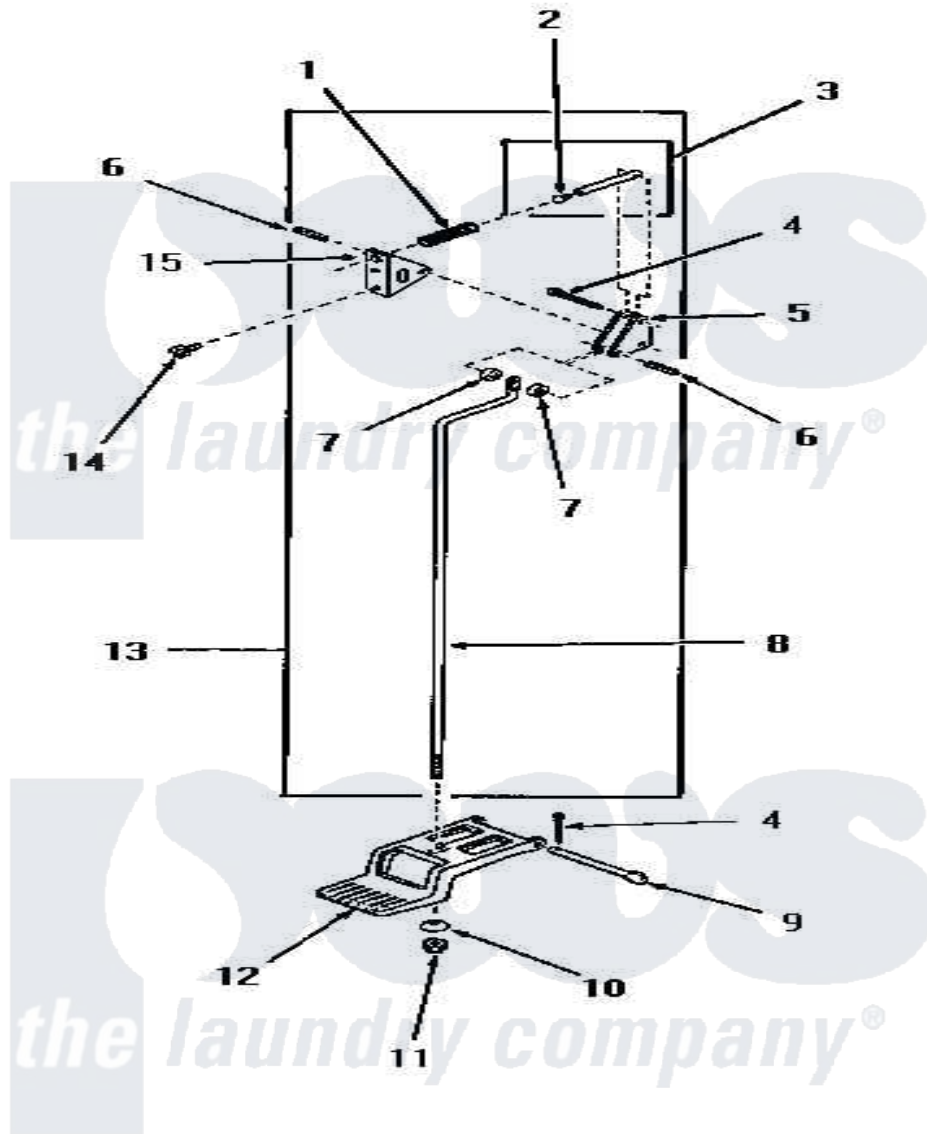

# Amana DG3681 11 - DOOR RELEASE

## DOOR RELEASE

Amana [Residential Amana DG3681 Washer Parts](#) Parts Diagram 11 - DOOR RELEASE

[Click on the part number to view part](#)

Item	Original Part Number	Replaced By	Status	Part Description
1	51065		Not Available	DOOR RELEASE SPRING
2	51786		Not Available	PLUG
3	51841		Not Available	DOOR RELEASE PIN ASSEMBLY
4	<a href="#">02578</a>			Pin, Cotter
5	51041		Not Available	DOOR RELEASE LEVER
6	51161		Not Available	PIN,ROLL 1/8 X 3/4
7	<a href="#">51121</a>			Door Release Spacer
8	51837		Not Available	DOOR RELEASE ROD
9	51045		Not Available	PEDAL HINGE PIN
10	51046		Not Available	NYLON WASHER
11	51271		Not Available	NUT
12	<a href="#">51802</a>			Pedal, Foot
13	51844		Not Available	DOOR RELEASE ASSEMBLY
14	51246		Not Available	SCREW
15	51052		Not Available	DOOR RELEASE BRACKET