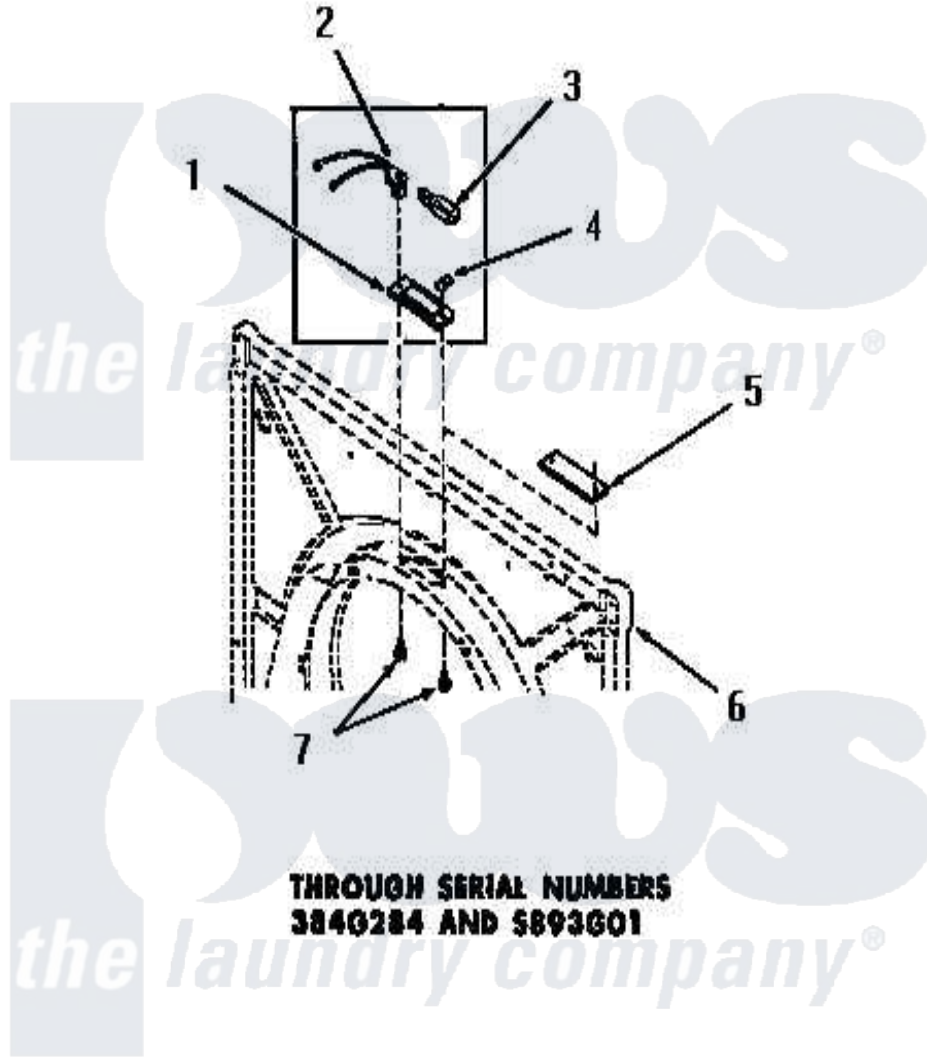

Amana DG3681 12 - DRUM LIGHT & COVER PLATE

[Amana Residential Amana DG3681 Washer Parts](#) Parts Diagram 12 - DRUM LIGHT & COVER PLATE
 Click on the part number to view part

Item	Original Part Number	Replaced By	Status	Part Description
1	51070			Lens, Drum Light
2	Y51887		Not Available	BULB RECEPTACLE
3	21608	A3167501		Lamp Oven, Int.
4	Y51788		Not Available	SPEED NUT
5	53911		Not Available	COVER PLATE
6	Y00000000		Not Available	SEE NOTE FRONT FRAME AND AIR SHROUD
7	51784		Not Available	SCREW, 10B-16 X 1/2 HEX