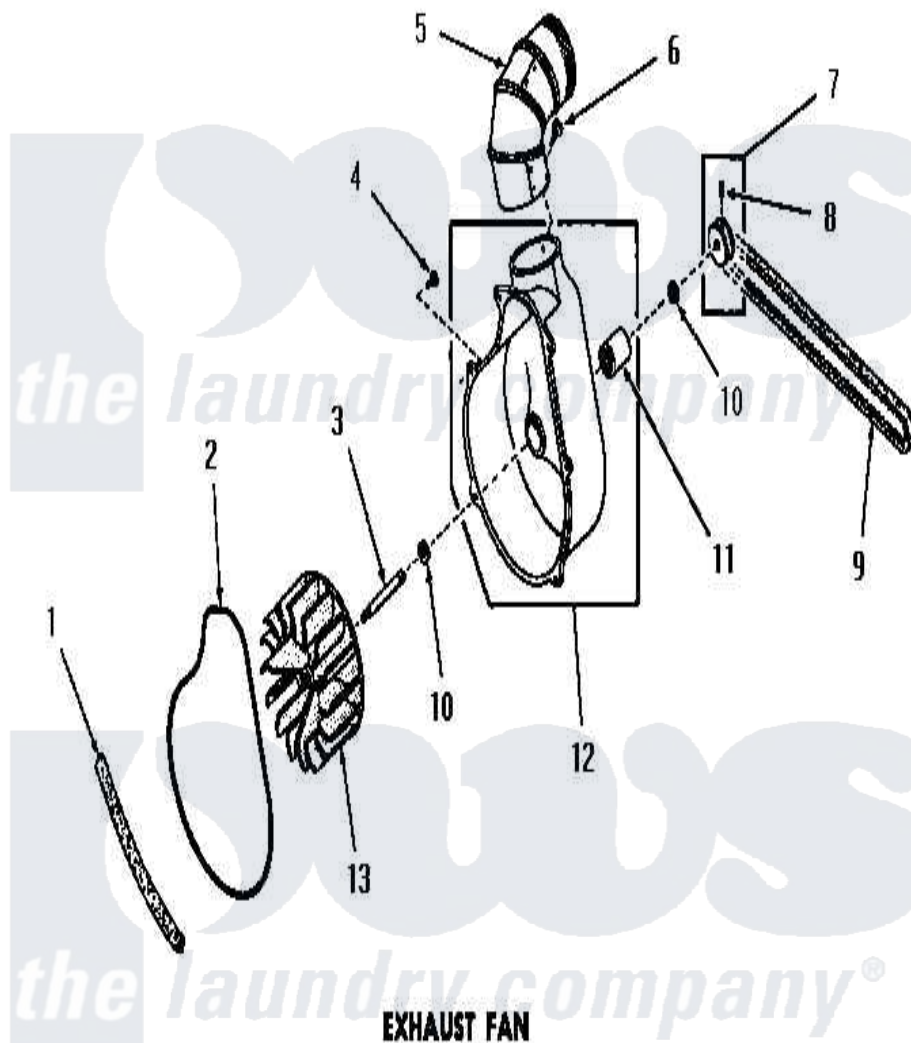

# Amana DG3681 14 - EXHAUST FAN

Amana Residential Amana DG3681 Washer Parts Parts Diagram 14 - EXHAUST FAN  
 Click on the part number to view part

Item	Original Part Number	Replaced By	Status	Part Description
1	<a href="#">51790</a>			Seal
2	<a href="#">51791</a>			Gasket, Housing
3	53519		Not Available	EXHAUST FAN SHAFT
4	51784		Not Available	SCREW, 10B-16 X 1/2 HEX
5	Y0052707	<a href="#">31986601B</a>		Switch, Rocker
6	23222	<a href="#">3177991</a>		Screw
7	53521		Not Available	ASSY, PULLEY
8	<a href="#">02771</a>			Screw, 1/4-20 x 3/8 Hex S
9	<a href="#">51994</a>			Belt
10	<a href="#">52549</a>			Washer, 501 ID X 3/4 Odx
11	51991		Not Available	BEARING
12	51946		Not Available	HOUSING, BLOWER
13	90585		Not Available	IMPELLER