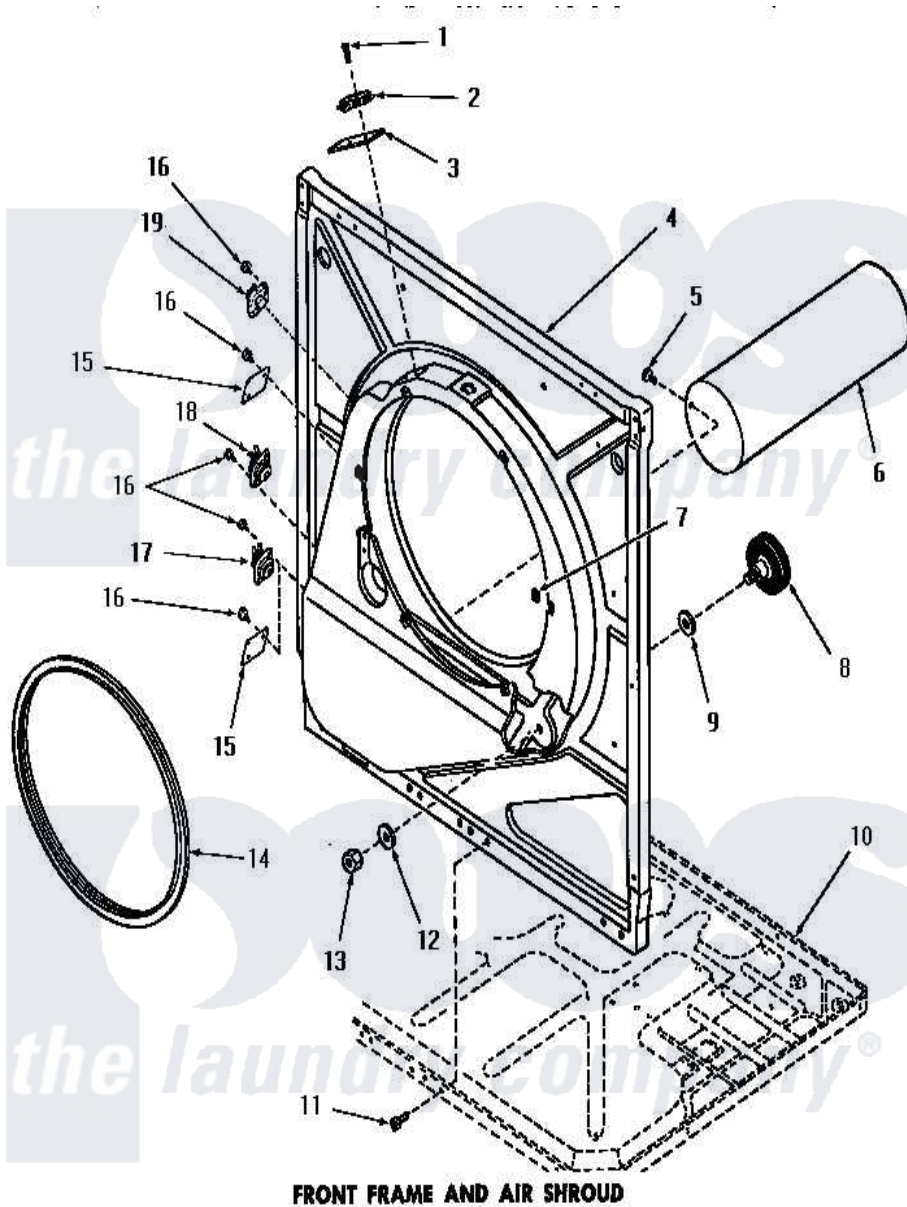

# Amana DG3681 15 - FRONT FRAME & AIR SHROUD

**FRONT FRAME AND AIR SHROUD**

Amana Residential Amana DG3681 Washer Parts Parts Diagram 15 - FRONT FRAME & AIR SHROUD  
 Click on the part number to view part

Item	Original Part Number	Replaced By	Status	Part Description
1	<a href="#">51783</a>			Screw, 6b-20 X 7/8 HeX
2	Y51143		Not Available	SWITCH
3	<a href="#">52112</a>			Insulation
4	51850		Not Available	FRONT FRAME AND AIR SHROUD
5	52150	<a href="#">489464</a>		Screw
6	51821		Not Available	EXHAUST DUCT
7	52865		Not Available	SPEED NUT
8	53555	<a href="#">56285</a>		Roller Cylinder
9	<a href="#">52123</a>			Washer
10	Y00000000		Not Available	SEE NOTE FRAME BASE
11	51784		Not Available	SCREW,10B-16 X 1/2 HEX
12	<a href="#">52122</a>			Washer
13	52124		Not Available	NUT
14	51798		Not Available	GASKET
15	52550		Not Available	COVER PLATE
16	23222	<a href="#">3177991</a>		Screw