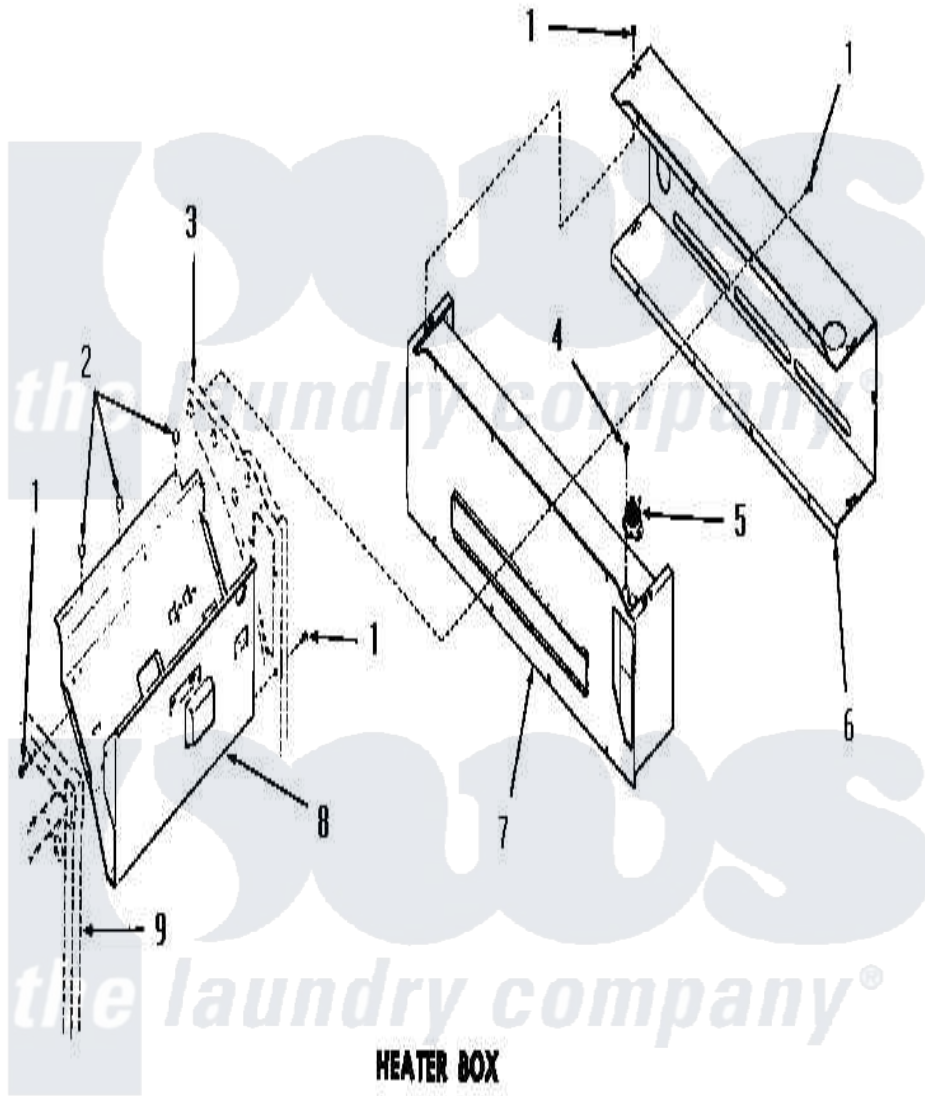

Amana DG3681 16 - HEATER BOX

HEATER BOX
(Gas Models)

[Amana Residential Amana DG3681 Washer Parts](#) Parts Diagram 16 - HEATER BOX
Click on the part number to view part

Item	Original Part Number	Replaced By	Status	Part Description
1	51784		Not Available	SCREW,10B-16 X 1/2 HEX
2	52552		Not Available	BUMPER, OVEN DOOR
3	Y00000000		Not Available	SEE NOTE REAR FRAME
4	23222	3177991		Screw
5	51185		Not Available	THERMOSTAT,HEATER BOX
6	Y51862		Not Available	HEATER BOX
7	54717		Not Available	ASSY,HEATER BOX
8	Y52584		Not Available	BURNER SHIELD
9	Y00000000		Not Available	SEE NOTE FRONT FRAME AND AIR SHROUD