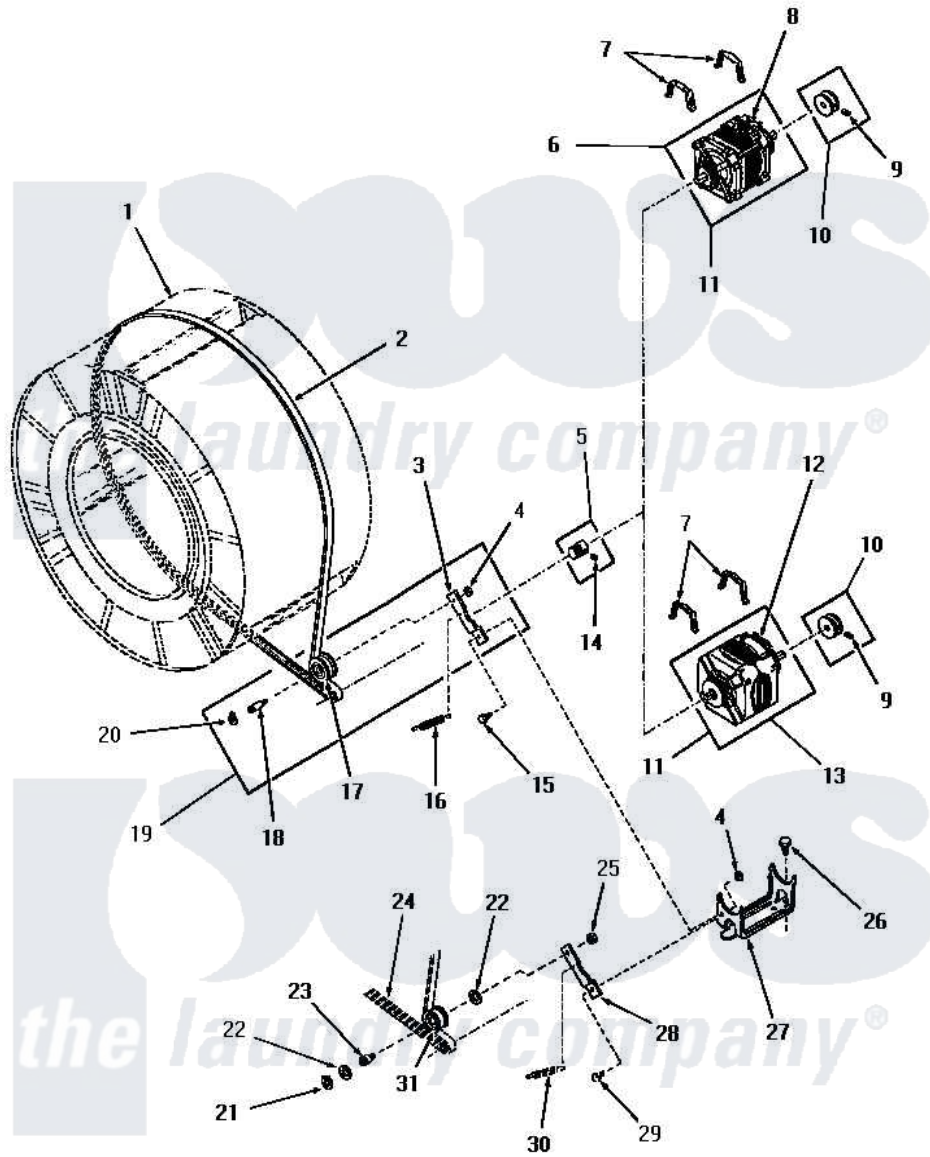

Amana DG3681 19 - MOTOR, IDLER & BELT

MOTOR, IDLER AND BELT

Amana [Residential Amana DG3681 Washer Parts](#) Parts Diagram 19 - MOTOR, IDLER & BELT
 Click on the part number to view part

Item	Original Part Number	Replaced By	Status	Part Description
1	Y00000000		Not Available	SEE NOTE CLOTHES DRUM
2	52556			Belt
3	54410		Not Available	LEVER,IDLER
4	52566	27001225		Nut, Jam Mid Lock 1/4-20
5	52593		Not Available	ASSY,MOTOR PULLEY
6	Y00000000		Not Available	SEE NOTE GENERAL ELECTRIC FORM "V" MOTOR
7	51789	660658		Clamp, Motor Mounting 343481 685441
8	53249		Not Available	SWITCH
9	02771			Screw, 1/4-20 x 3/8 Hex S
10	53522			Pulley, Motor
11	52697		Not Available	MOTOR
12	Y00000000		Not Available	SEE NOTE WESTINGHOUSE -- (NOT REPLACEABLE)
"	53213			Switch
"	53226		Not Available	SWITCH,MOTOR

"	53214	Not Available	MOTOR SWITCH, DELCO
13	Y00000000	Not Available	SEE NOTE GENERAL ELECTRIC FORM "T" MOTOR
14	52906	Not Available	SETSCREW
15	52567		Bolt, Shoulder
16	52323		Spring
17	Y54414		Assembly, Wheel And Bearing
18	54411	Not Available	SHAFT, IDLER LEVER
19	54415	Not Available	LEVER, IDLER
20	23748		Ring, Retaining
21	70061		Ring, Retaining
22	Y52564		Washer
23	52611	Not Available	SHAFT, IDLER xREPLACE
24	Y00000000	Not Available	SEE NOTE BELT
25	52124	Not Available	NUT
26	23928	Not Available	CAP SCREW AND LOCKWASHER
27	51824	Not Available	MOUNT, MOTOR
28	52562	Not Available	IDLER LEVER
29	Y00000000	Not Available	SEE NOTE SHOULDER BOLT
30	Y00000000	Not Available	SEE NOTE SPRING
31	52561	Not Available	IDLER PULLEY