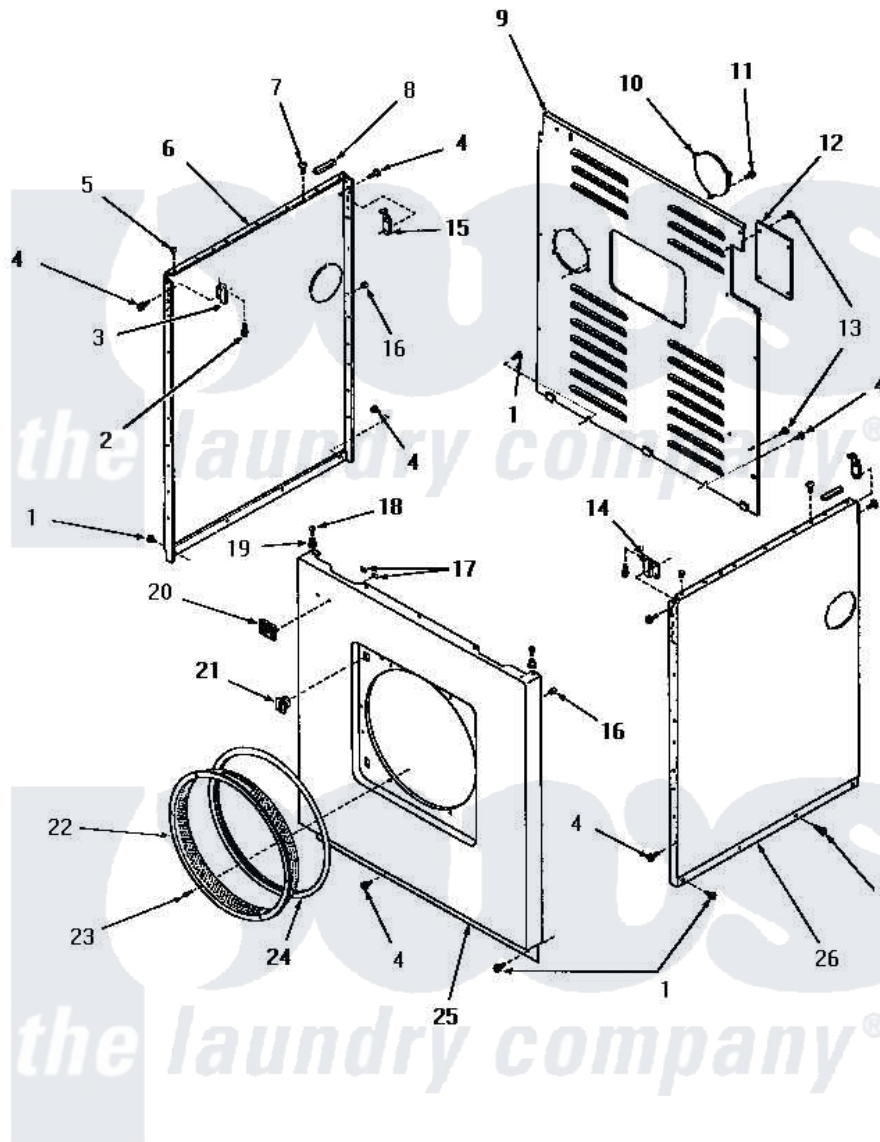

## PANELS

Amana [Residential Amana DG3681 Washer Parts](#) Parts Diagram 21 - PANELS

[Click on the part number to view part](#)

Item	Original Part Number	Replaced By	Status	Part Description
1	25723	<a href="#">27001200</a>		Screw
2	<a href="#">23008</a>			Screw, 10-24 X 3/4 Sems
3	22847		Not Available	BRACKET
4	51784		Not Available	SCREW,10B-16 X 1/2 HEX
5	<a href="#">21176</a>			Bumper
6	52669W		Not Available	SIDE PANEL, LEFT, WHITE
"	52669C		Not Available	SIDE PANEL, LEFT, COPPERTONE
"	52669H		Not Available	SIDE PANEL, LEFT, HARVEST GOLD
"	52669A		Not Available	SIDE PANEL, LEFT, AVOCADO
7	52442		Not Available	SCREW, No.10-16 X 3/8"
8	<a href="#">80312</a>			Bumper Pad
9	52677GR		Not Available	PANEL,REAR xREPLACE
"	52677A		Not Available	REAR PANEL, AVOCADO
"	52677H		Not Available	REAR PANEL, HARVEST GOLD