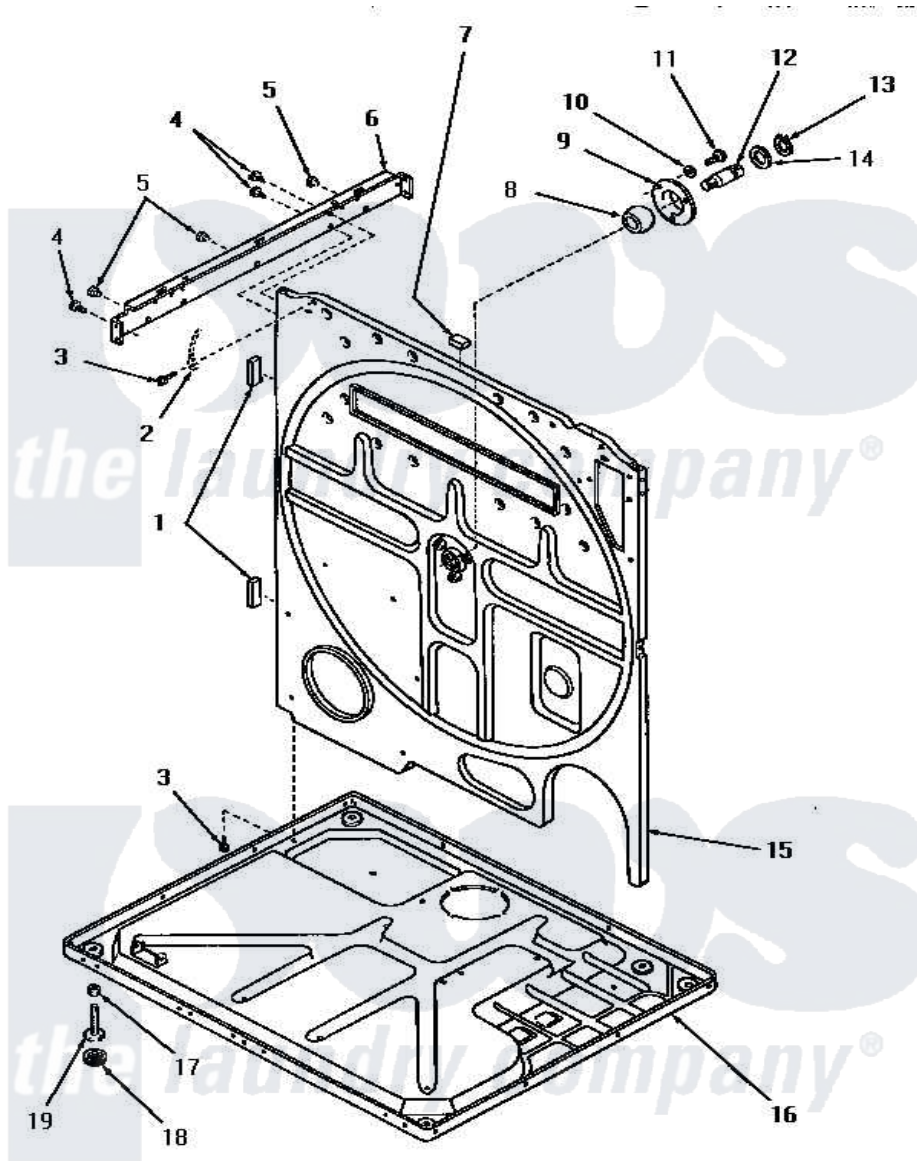

# Amana DG3681 22 - REAR FRAME & FRAME BASE

## REAR FRAME AND FRAME BASE

Amana [Residential Amana DG3681 Washer Parts](#) Parts Diagram 22 - REAR FRAME & FRAME BASE

[Click on the part number to view part](#)

Item	Original Part Number	Replaced By	Status	Part Description
1	20354		Not Available	BUMPER PAD
2	Y00000000		Not Available	SEE NOTE GROUND WIRE, GREEN
3	51784		Not Available	SCREW, 10B-16 X 1/2 HEX
4	51780	<a href="#">3390631</a>		Screw, 10-16 X 3/8
5	21685	<a href="#">40038001</a>		Bumper
6	51818		Not Available	SUPPORT CHANNEL, RIGHT OR LEFT
7	Y0054053	<a href="#">Y0301205</a>		ELement- L
8	<a href="#">Y52079</a>			Bearing, Drum Shaft
9	51826		Not Available	COVER, BEARING
10	<a href="#">03189</a>			LoCkwasher, 1/4 Std-C P
11	53589	<a href="#">8204624</a>		Bolt
12	53132		Not Available	SHAFT, DRUM
13	<a href="#">70061</a>			Ring, Retaining
14	<a href="#">Y52564</a>			Washer
15	52574		Not Available	FRAME, REAR

16	Y52572	Not Available	FRAME BASE
17	52794	<a href="#">62739</a>	Nut, Lock
18	70282	<a href="#">Y314137</a>	Foot, Rubber
19	Y52696	<a href="#">Y305086</a>	Adjustable Leg And Nut