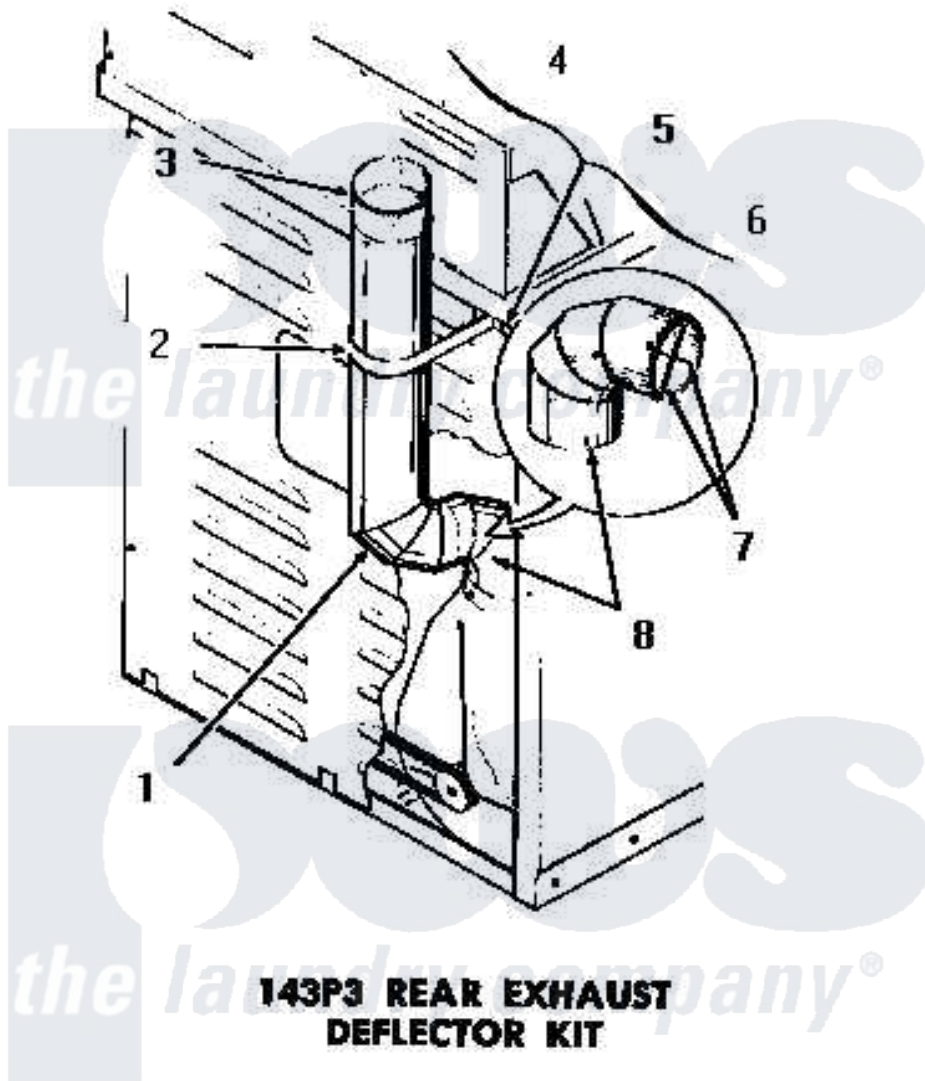

# Amana DG3800 02 - 143P3 REAR EXHAUST DEFLECTOR KIT

Amana [Residential Amana DG3800 Washer Parts](#) Parts Diagram 02 - 143P3 REAR EXHAUST DEFLECTOR KIT  
 Click on the part number to view part

Item	Original Part Number	Replaced By	Status	Part Description
1	51917		Not Available	ELBOW
2	52127		Not Available	SUPPORT BRACKET
3	Y52129		Not Available	EXHAUST PIPE, 4" X 18"
4	<a href="#">20267</a>			Screw, 10-24 X 3/8 Round
5	<a href="#">03815</a>			Lockwasher, No.10 Ext Shk
6	03673		Not Available	NUT
7	Y00000000		Not Available	SEE NOTE CUT AND REMOVE WIRE GUARDS
8	Y00000000		Not Available	SEE NOTE DRYER EXHAUST ELBOW -- (SUPPLIED WITH DRYER)
NI	143P3		Not Available	REAR EXHAUST DEFLECTOR KIT