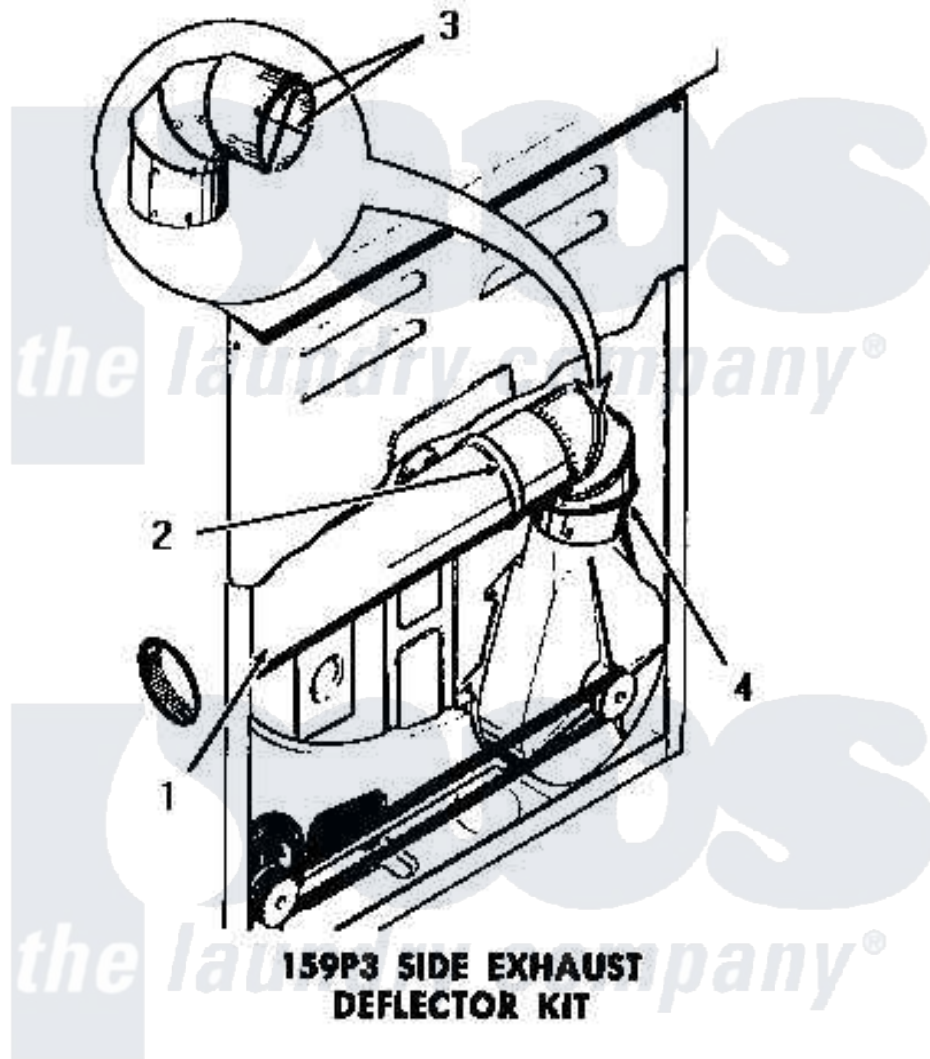

Amana DG3800 03 - 159P3 SIDE EXHAUST DEFLECTOR KIT

Amana [Residential Amana DG3800 Washer Parts](#) Parts Diagram 03 - 159P3 SIDE EXHAUST DEFLECTOR KIT
 Click on the part number to view part

Item	Original Part Number	Replaced By	Status	Part Description
1	Y0052776			Handle, Oven Door
2	0052775	0057344		Suptop Burner
3	Y00000000		Not Available	SEE NOTE CUT AND REMOVE WIRE GUARDS
4	Y00000000		Not Available	SEE NOTE DRYER EXHAUST ELBOW -- (SUPPLIED WITH DRYER)
NI	159P3		Not Available	SIDE EXHAUST DEFLECTOR KIT