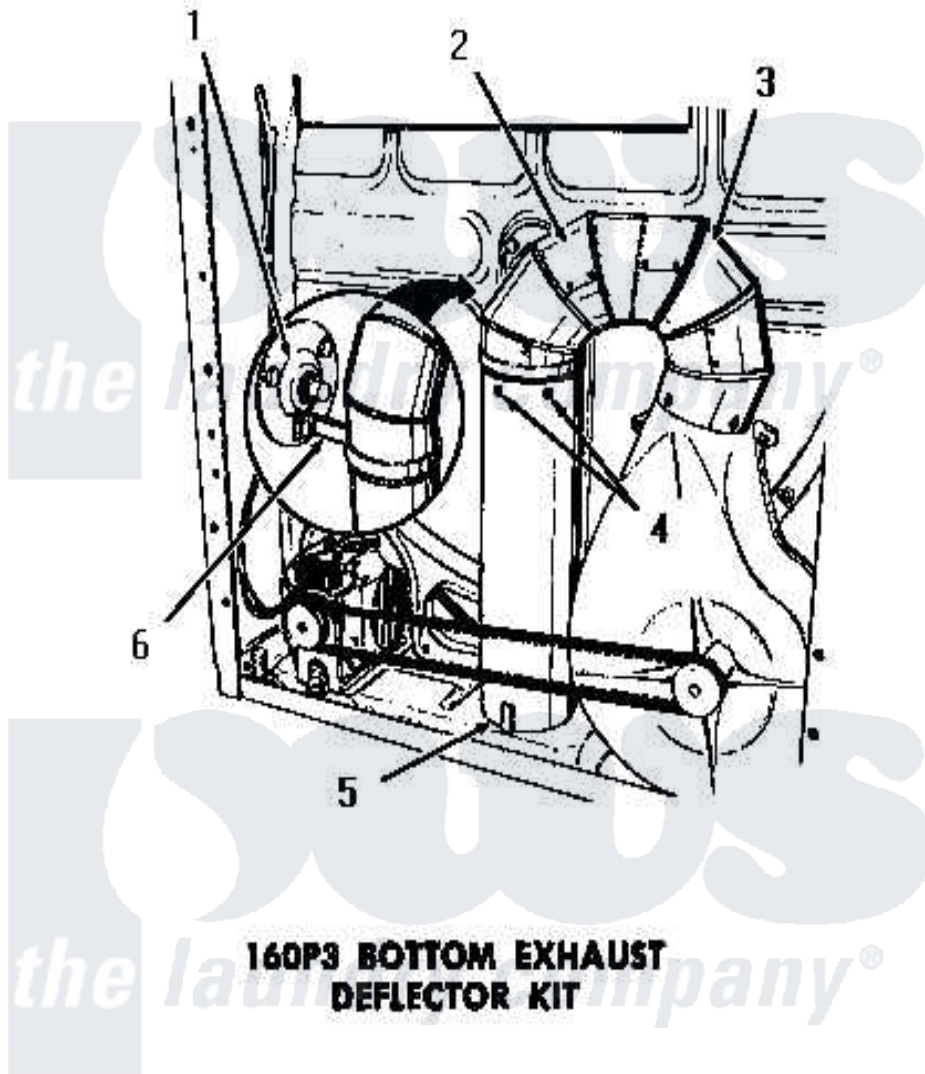

Amana DG3800 04 - 160P3 BOTTOM EXHAUST DEFLECTOR KIT

160P3 BOTTOM EXHAUST DEFLECTOR KIT

Amana [Residential Amana DG3800 Washer Parts](#) Parts Diagram 04 - 160P3 BOTTOM EXHAUST DEFLECTOR KIT
 Click on the part number to view part

Item	Original Part Number	Replaced By	Status	Part Description
1	Y00000000		Not Available	SEE NOTE BEARING RETAINER
2	52699		Not Available	SHORT 90 DEGREES ELBOW
3	Y00000000		Not Available	SEE NOTE DRYER EXHAUST ELBOW -- (SUPPLIED WITH DRYER)
4	23222	3177991		Screw
5	52698		Not Available	EXHAUST TUBE
6	0052775	0057344		Suptop Burner
NI	160P3		Not Available	BOTTOM EXHAUST DEFLECTOR KIT