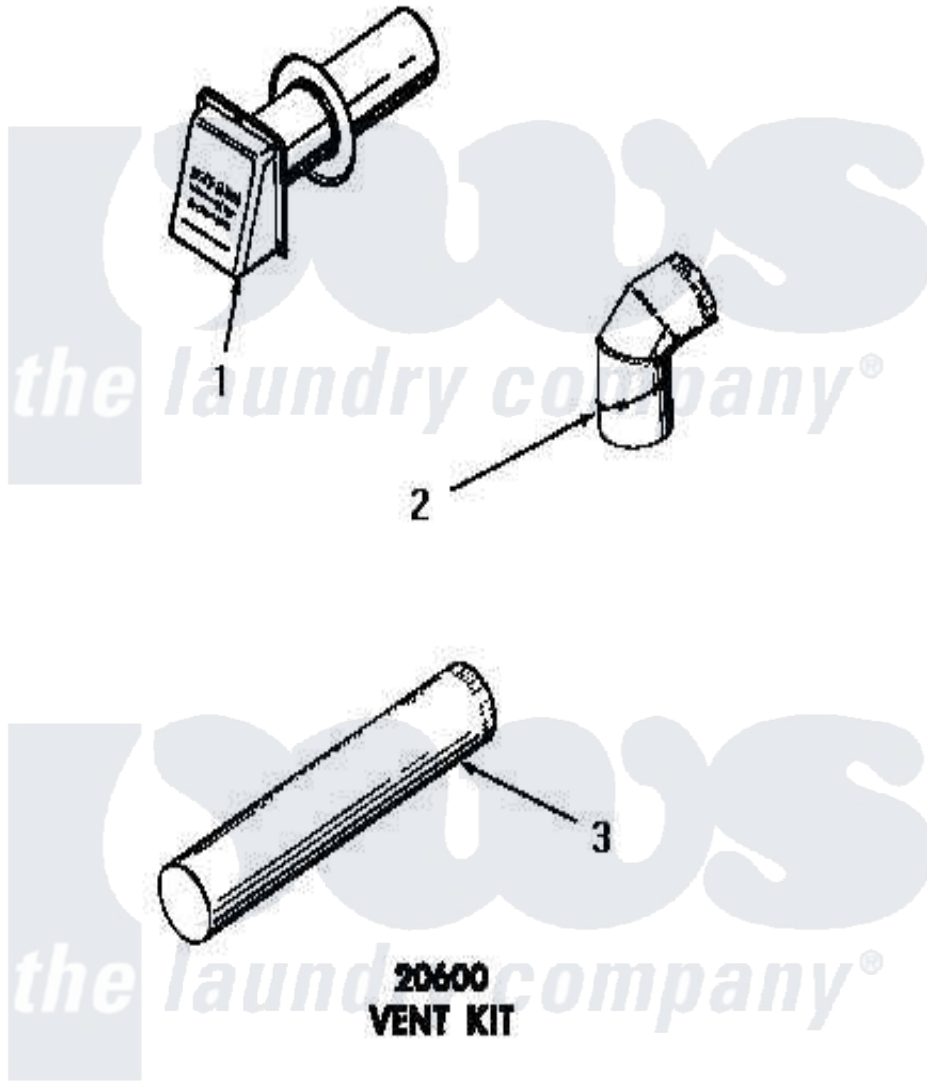

# Amana DG3800 05 - 20600 VENT KIT

Amana [Residential Amana DG3800 Washer Parts](#) Parts Diagram 05 - 20600 VENT KIT  
[Click on the part number to view part](#)

Item	Original Part Number	Replaced By	Status	Part Description
1	20601		Not Available	WEATHER HOOD
2	51917		Not Available	ELBOW
3	20602	<a href="#">20-602</a>		Root Destroyer
NI	20600		Not Available	VENT KIT