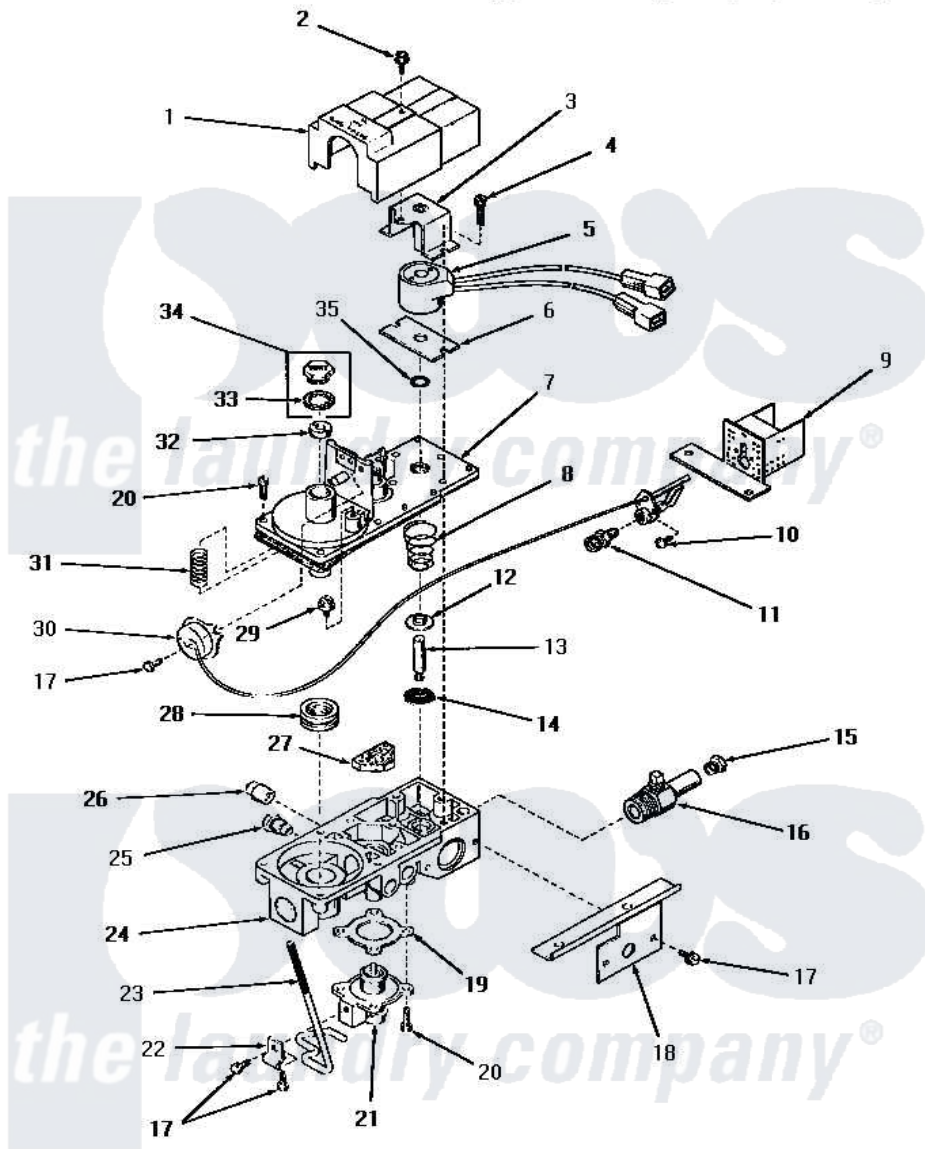

Amana DG3800 06 - 53377 GAS VALVE (NAT. / MIXED GAS)

53377 GAS VALVE (NAT./MIXED GAS)

Amana [Residential Amana DG3800 Washer Parts](#) Parts Diagram 06 - 53377 GAS VALVE (NAT. / MIXED GAS)
 Click on the part number to view part

Item	Original Part Number	Replaced By	Status	Part Description
1	53377S		Not Available	VALVE HOUSING
2	53379B		Not Available	HEX HEAD SCREW
3	53377B		Not Available	PLUNGER GUIDE AND BRACKET
4	53379C		Not Available	HEX HEAD SCREW
5	53377A		Not Available	COIL,BURNER
6	53377C		Not Available	PLATE
7	53377K		Not Available	VALVE COVER AND GASKET
8	53377Y		Not Available	VALVE SPRING
9	53377F		Not Available	PILOT SHIELD
10	53379F		Not Available	ROUND HEAD SCREW
11	53387			Orifice, NG
12	53377L		Not Available	STIFFENER
13	53377M		Not Available	PLUNGER SHAFT
14	53377N		Not Available	PLUNGER SEAT
15	51209		Not Available	ORIFICE,NG

16	53377W	Not Available	BURNER ORIFICE ADAPTER
17	53379D	Not Available	HEX HEAD SCREW
18	53377Q	Not Available	MOUNTING BRACKET
19	53377H	Not Available	GASKET
20	53379E	Not Available	HEX HEAD SCREW
21	53377G	Not Available	RESET VALVE
22	53377U	Not Available	CLAMP
23	53377J	Not Available	RESET LEVER
24	53377P	Not Available	VALVE BODY
25	53377V	Not Available	SCREW, COMPRESSION
26	20247		Plug, Pipe
27	53377T	Not Available	FILTER
28	52966R	Not Available	REGULATOR SEAT
29	53377Z	Not Available	HEX HEAD SCREW
30	53377E	Not Available	BURNER, PILOT
31	53377X	Not Available	REGULATOR SPRING
32	52966M	Not Available	REGULATOR SCREW
33	52966L	Not Available	GASKET
34	53558	Not Available	SCREW, VENT
35	53377D	Not Available	O-RING
NI	53377	Not Available	VALVE, GAS