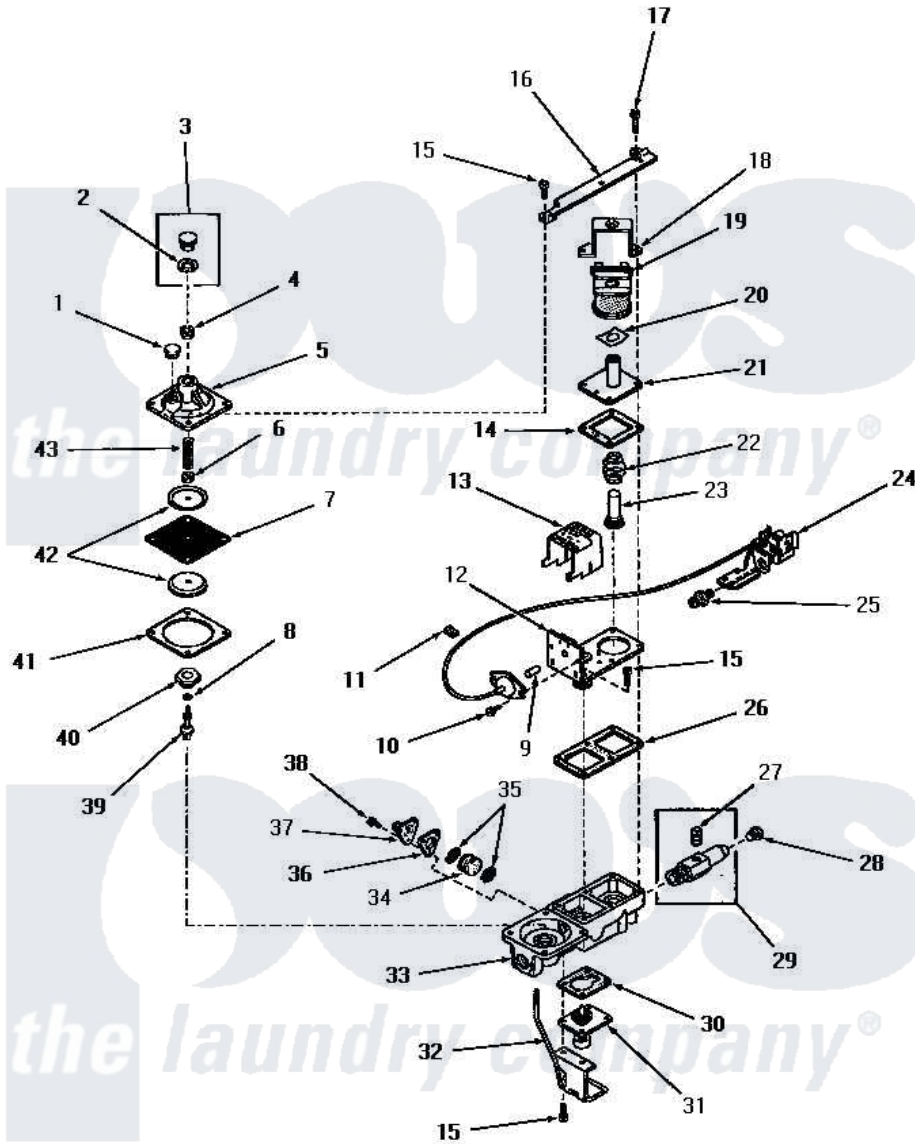

# Amana DG3800 07 - 54488 GAS VALVE (NAT. / MIXED GAS)

## 54488 GAS VALVE (NAT./MIXED GAS)

Amana [Residential Amana DG3800 Washer Parts](#) Parts Diagram 07 - 54488 GAS VALVE (NAT. / MIXED GAS)  
 Click on the part number to view part

Item	Original Part Number	Replaced By	Status	Part Description
1	54477		Not Available	CAP,VENT
2	0054474		Not Available	USE D7425607
3	Y0054476	<a href="#">D7431921Q</a>		Gasket
4	54486C		Not Available	REGULATOR SCREW
5	51402Q		Not Available	REGULATOR COVER
6	51402V		Not Available	NUT
7	51402X		Not Available	DIAPHRAGM
8	51402Y		Not Available	GASKET
9	54486Z		Not Available	ACTUATING PIN
10	54486K		Not Available	SCREW
11	54486N		Not Available	CLAMP
12	54486D		Not Available	PILOT VALVE LATCH AND PLATE
13	54486G		Not Available	LATCH COVER
14	54486T		Not Available	GASKET
15	54486J		Not Available	SCREW
16	54485		Not Available	MOUNTING BRACKET

17	54486L	Not Available	SCREW
18	54486F	Not Available	COIL HOLD-DOWN BRACKET
19	54486A	Not Available	COIL,BURNER
20	51402G	Not Available	LEAF SPRING
21	54486U	Not Available	PLUNGER GUIDE
22	51999E	Not Available	SPRING
23	54486M	Not Available	PLUNGER
24	54484	Not Available	PILOT BURNER
25	54473	Not Available	ORIFICE,PILOT
26	54486R	Not Available	GASKET
27	<a href="#">20247</a>		Plug, Pipe
28	51209	Not Available	ORIFICE,NG
29	0054480	Not Available	NET-PAN,DRAIN
30	54486S	Not Available	GASKET
31	54486Q	Not Available	RESET VALVE
32	54486E	Not Available	RESET LEVER AND BRACKET
33	54486B	Not Available	VALVE BODY
34	54486Y	Not Available	FILTER
35	54486X	Not Available	FILTER SCREEN
36	54486W	Not Available	GASKET
37	54486P	Not Available	OUTLET
38	54486H	Not Available	SCREW
39	51402AB	Not Available	REGULATOR PIN
40	51402AA	Not Available	REGULATOR PIN SEAT
41	51402Z	Not Available	GASKET
42	51402W	Not Available	DIAPHRAGM PLATE
43	51402U	Not Available	REGULATOR SPRING
NI	54488	Not Available	GAS VALVE