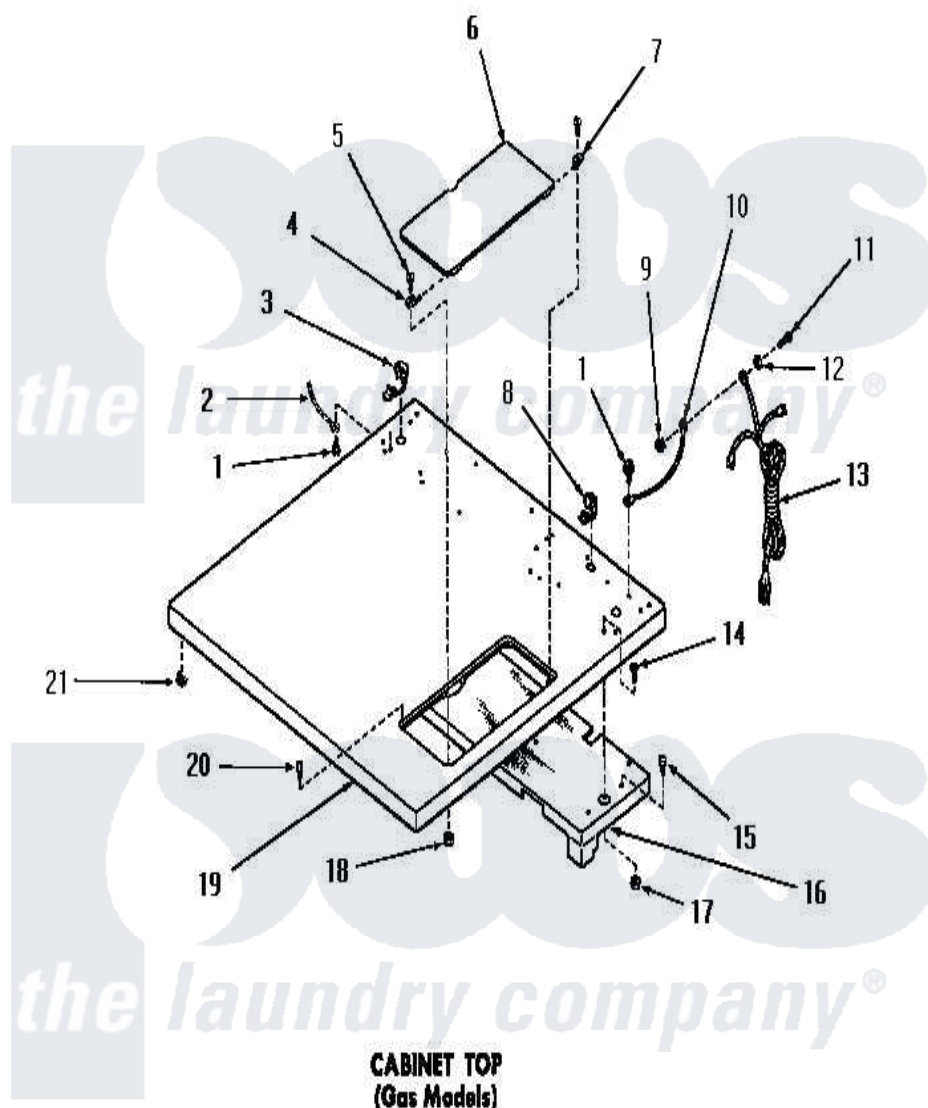

Amana DG3800 08 - CABINET TOP

Amana [Residential Amana DG3800 Washer Parts](#) Parts Diagram 08 - CABINET TOP
Click on the part number to view part

Item	Original Part Number	Replaced By	Status	Part Description
1	51924			Screw, 10-24 X 1/2 HeX
2	Y00000000		Not Available	SEE NOTE GROUND WIRE, GREEN
3	52113			Relief, Strain
4	51350			Hinge, Front
5	03630		Not Available	SCREW,6-32 X 3/8 ROUND
6	52518A		Not Available	ACCESS DOOR, AVOCADO
"	52518C		Not Available	ACCESS DOOR, COPPERTONE
"	52518W		Not Available	ACCESS DOOR, WHITE
"	52518H		Not Available	xREPLACE
7	51351			Hinge, Rear
8	21903	211881		Grommet, Cord Part Not Used- Gas Models Only
9	23951	M0282009		Nut
10	54300		Not Available	GROUND WIRE, GREEN
11	20267			Screw, 10-24 X 3/8 Round

12	03815		Lockwasher, No.10 Ext Shk
13	51508	Not Available	POWER CORD
14	03203		Screw, 8-32 X 3/8 Round Head
15	51355	51-355	5500w/240v, 13-23/32, Low Watt
16	52614	Not Available	TOP BAFFLE ASSEMBLY
17	51236	488130	Nut
18	22678		Nut, Nylon
19	52503C	Not Available	CABINET TOP, COPPERTONE
"	52503A	Not Available	CABINET TOP, AVOCADO
"	52503W	Not Available	CABINET TOP, WHITE
"	52503H	Not Available	CABINET TOP, HARVEST GOLD
20	53445		Bumper
21	23007	Not Available	CAGED NUT