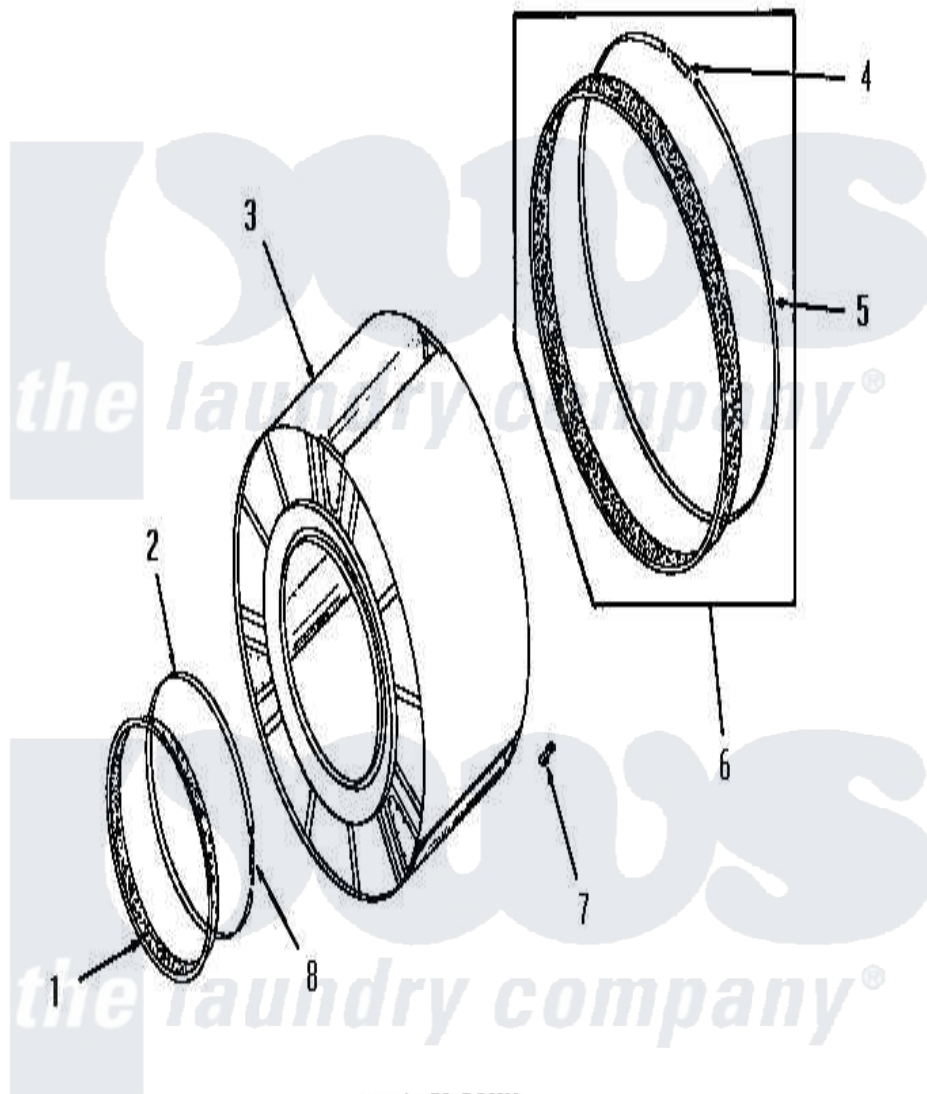

Amana DG3800 09 - CLOTHES DRUM

CLOTHES DRUM

Amana [Residential Amana DG3800 Washer Parts](#) Parts Diagram 09 - CLOTHES DRUM
 Click on the part number to view part

Item	Original Part Number	Replaced By	Status	Part Description
1	51881			Seal, Front
2	50169			Strap, Retainer
3	53135			Assembly, Drum
4	52310			Spring
5	50781			Strap, Seal
6	51883A			Assembly, Seal
7	51201		Not Available	CLIP
8	50168			Spring