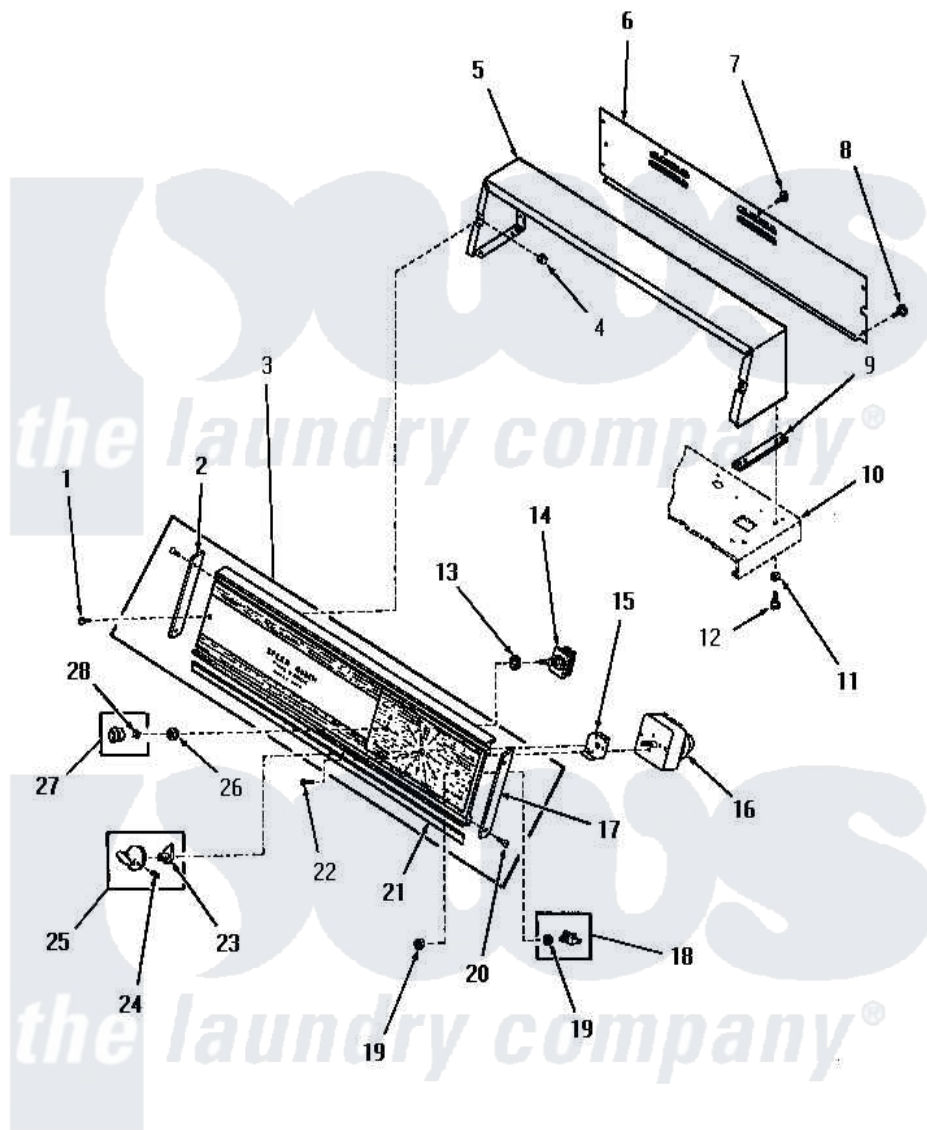

Amana DG3800 10 - CONTROL PANEL, CONTROL HOOD & CONTROLS

CONTROL PANEL, CONTROL HOOD AND CONTROLS

Amana [Residential Amana DG3800 Washer Parts](#) Parts Diagram 10 - CONTROL PANEL, CONTROL HOOD & CONTROLS

[Click on the part number to view part](#)

Item	Original Part Number	Replaced By	Status	Part Description
1	25232		Not Available	SCREW,8AB-18X7/8 OVAL
2	25072		Not Available	END CAP, LEFT
3	Y54971		Not Available	CONTROL PANEL
4	54038			NUt, Speed U-Type
5	52530W		Not Available	CONTROL HOOD, WHITE
"	52530H		Not Available	CONTROL HOOD, HARVEST GOLD
"	52530A		Not Available	CONTROL HOOD, AVOCADO
6	52539GR		Not Available	CONTROL HOOD REAR COVER, GRAY
7	23222	3177991		Screw
8	25724		Not Available	HEX HEAD SCREW
9	23028		Not Available	GASKET,CONTROL BOX END
10	Y00000000		Not Available	SEE NOTE CABINET TOP
11	20493			Washer, 11/64 ID x 3/8 OD
12	23962	W10116760		Screw

13	91176		Lockwasher, 3/8 Intshkp
14	53380	Not Available	TEMPERATURE SELECTOR SWITCH
15	25966	Not Available	SPACER,TIMER
16	52594	Not Available	TIMER
17	25073	Not Available	END CAP, RIGHT
18	53768	55882P	Assembly- Switch
19	52947		Nut, Hex 15/32-32
20	52864	500226	Screw, 8b-16 x 5/8 Tap
21	Y0053880	Not Available	ACTUATOR, WATER
22	Y0054441	Not Available	NAMEPLATE, HANDLE
23	24857	Not Available	INDICATOR
24	25285	Not Available	SETSCREW
25	24858	Not Available	ASSY,KNOB-TIMER
26	24205		Nut, Knurled 3/8-24
27	22245	Not Available	xREPLACE
28	22244	Not Available	CLIP,C xREPLACE