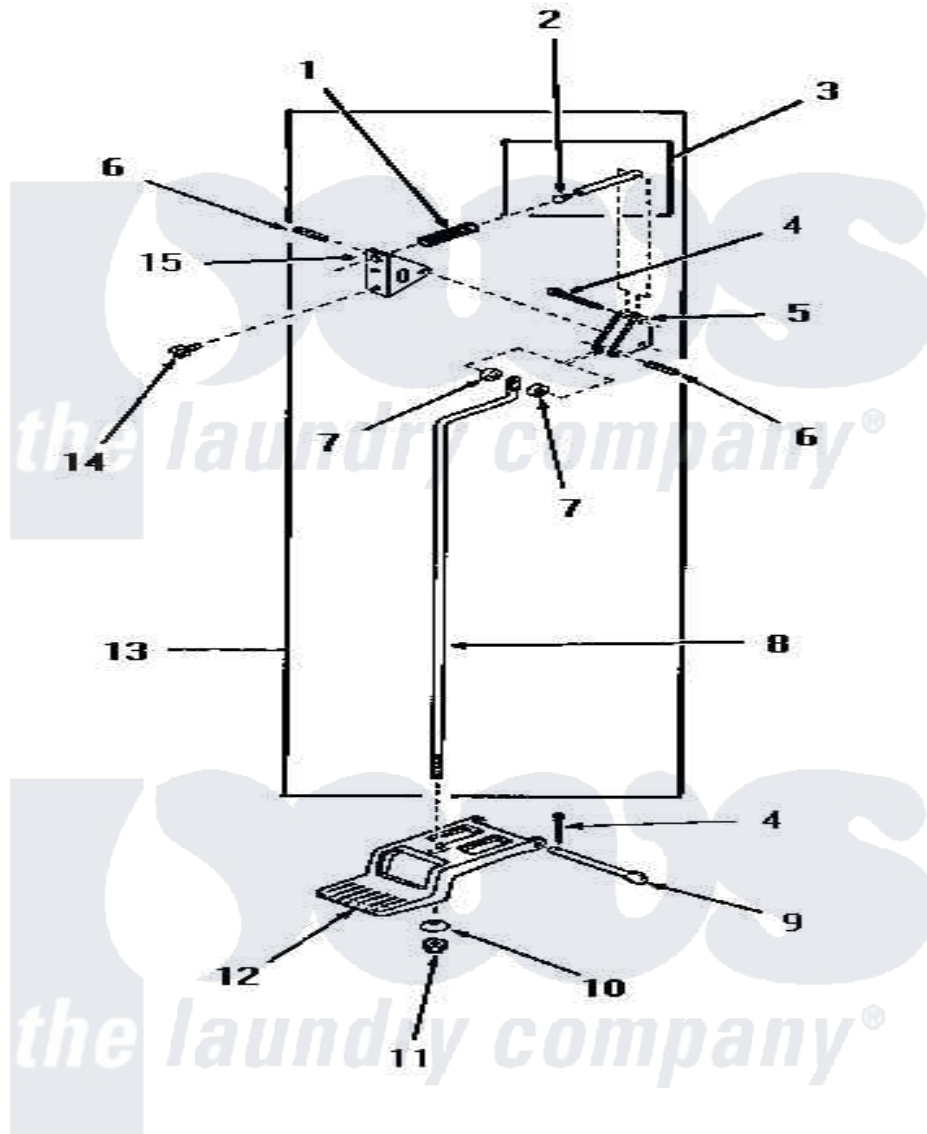

Amana DG3800 11 - DOOR RELEASE

DOOR RELEASE

Amana [Residential Amana DG3800 Washer Parts](#) Parts Diagram 11 - DOOR RELEASE

[Click on the part number to view part](#)

Item	Original Part Number	Replaced By	Status	Part Description
1	51065		Not Available	DOOR RELEASE SPRING
2	51786		Not Available	PLUG
3	51841		Not Available	DOOR RELEASE PIN ASSEMBLY
4	02578			Pin, Cotter
5	51041		Not Available	DOOR RELEASE LEVER
6	51161		Not Available	PIN,ROLL 1/8 X 3/4
7	51121			Door Release Spacer
8	51837		Not Available	DOOR RELEASE ROD
9	51045		Not Available	PEDAL HINGE PIN
10	51046		Not Available	NYLON WASHER
11	51271		Not Available	NUT
12	51802			Pedal, Foot
13	51844		Not Available	DOOR RELEASE ASSEMBLY
14	51246		Not Available	SCREW
15	51052		Not Available	DOOR RELEASE BRACKET