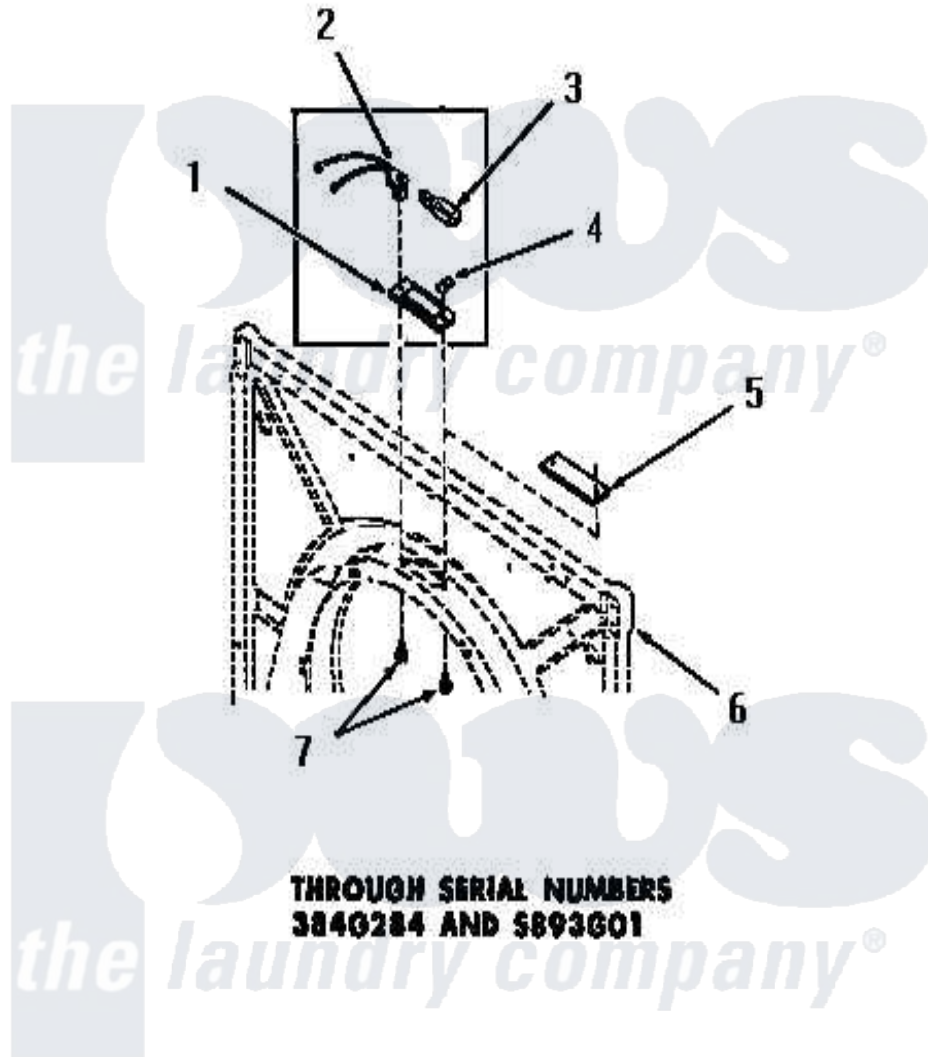

Amana DG3800 12 - DRUM LIGHT & COVER PLATE

[Amana Residential Amana DG3800 Washer Parts](#) Parts Diagram 12 - DRUM LIGHT & COVER PLATE
 Click on the part number to view part

Item	Original Part Number	Replaced By	Status	Part Description
1	51070			Lens, Drum Light
2	Y51887		Not Available	BULB RECEPTACLE
3	21608	A3167501		Lamp Oven, Int.
4	Y51788		Not Available	SPEED NUT
5	53911		Not Available	COVER PLATE
6	Y00000000		Not Available	SEE NOTE FRONT FRAME AND AIR SHROUD
7	51784		Not Available	SCREW, 10B-16 X 1/2 HEX