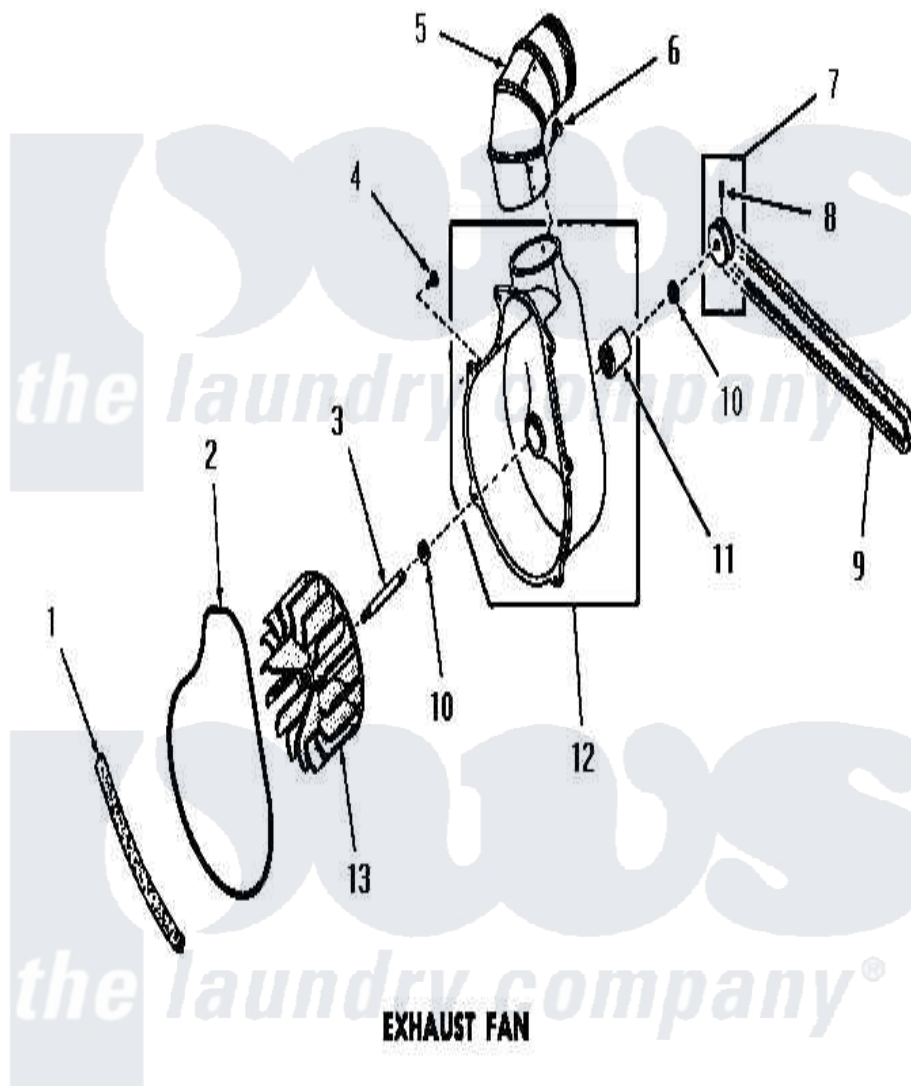

Amana DG3800 14 - EXHAUST FAN

Amana [Residential Amana DG3800 Washer Parts](#) Parts Diagram 14 - EXHAUST FAN
 Click on the part number to view part

Item	Original Part Number	Replaced By	Status	Part Description
1	51790			Seal
2	51791			Gasket, Housing
3	53519		Not Available	EXHAUST FAN SHAFT
4	51784		Not Available	SCREW, 10B-16 X 1/2 HEX
5	Y0052707	31986601B		Switch, Rocker
6	23222	3177991		Screw
7	53521		Not Available	ASSY, PULLEY
8	02771			Screw, 1/4-20 x 3/8 Hex S
9	51994			Belt
10	52549			Washer, 501 ID X 3/4 Odx
11	51991		Not Available	BEARING
12	51946		Not Available	HOUSING, BLOWER
13	90585		Not Available	IMPELLER