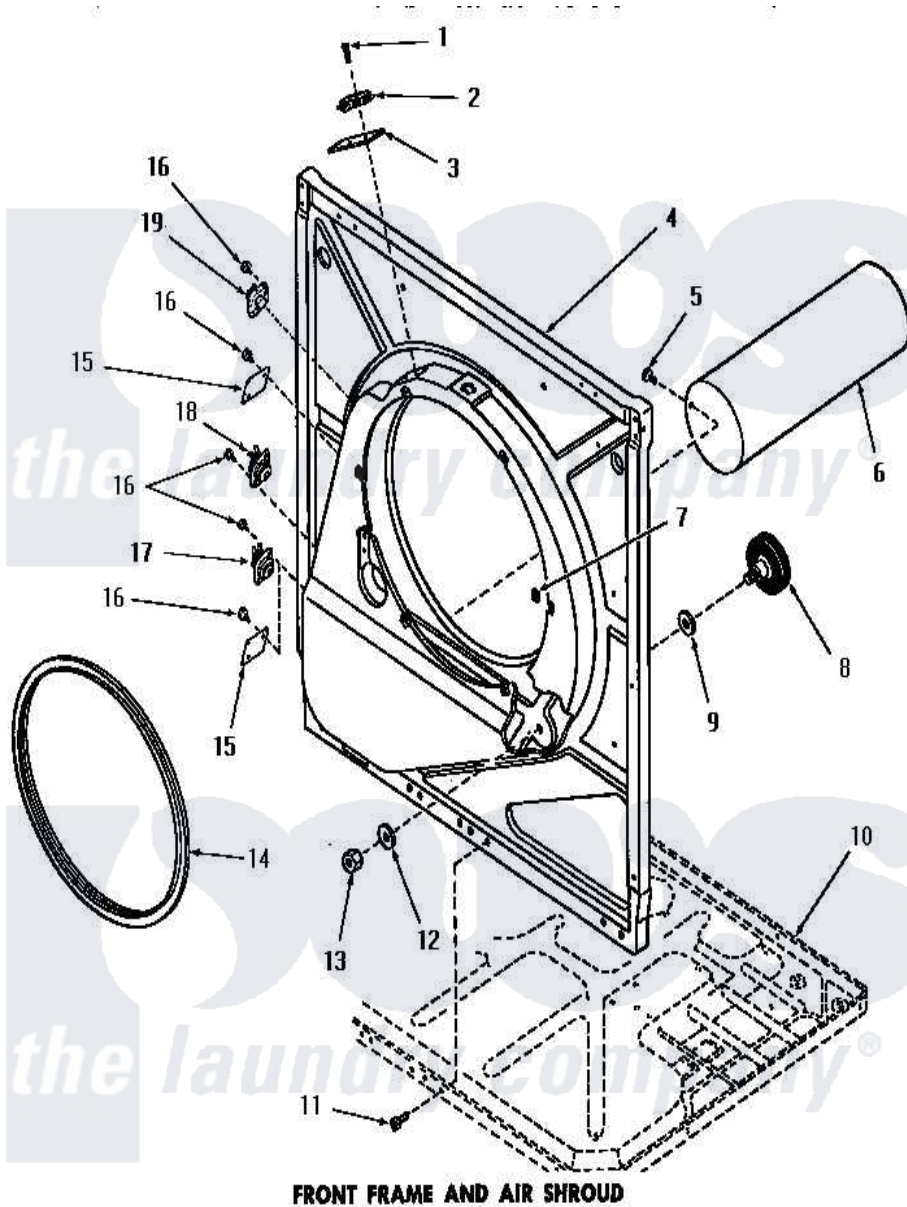

Amana DG3800 15 - FRONT FRAME & AIR SHROUD

FRONT FRAME AND AIR SHROUD

Amana Residential Amana DG3800 Washer Parts Parts Diagram 15 - FRONT FRAME & AIR SHROUD
 Click on the part number to view part

Item	Original Part Number	Replaced By	Status	Part Description
1	51783			Screw, 6b-20 X 7/8 HeX
2	Y51143		Not Available	SWITCH
3	52112			Insulation
4	51850		Not Available	FRONT FRAME AND AIR SHROUD
5	52150	489464		Screw
6	51821		Not Available	EXHAUST DUCT
7	52865		Not Available	SPEED NUT
8	53555	56285		Roller Cylinder
9	52123			Washer
10	Y00000000		Not Available	SEE NOTE FRAME BASE
11	51784		Not Available	SCREW, 10B-16 X 1/2 HEX
12	52122			Washer
13	52124		Not Available	NUT
14	51798		Not Available	GASKET
15	52550		Not Available	COVER PLATE
16	23222	3177991		Screw