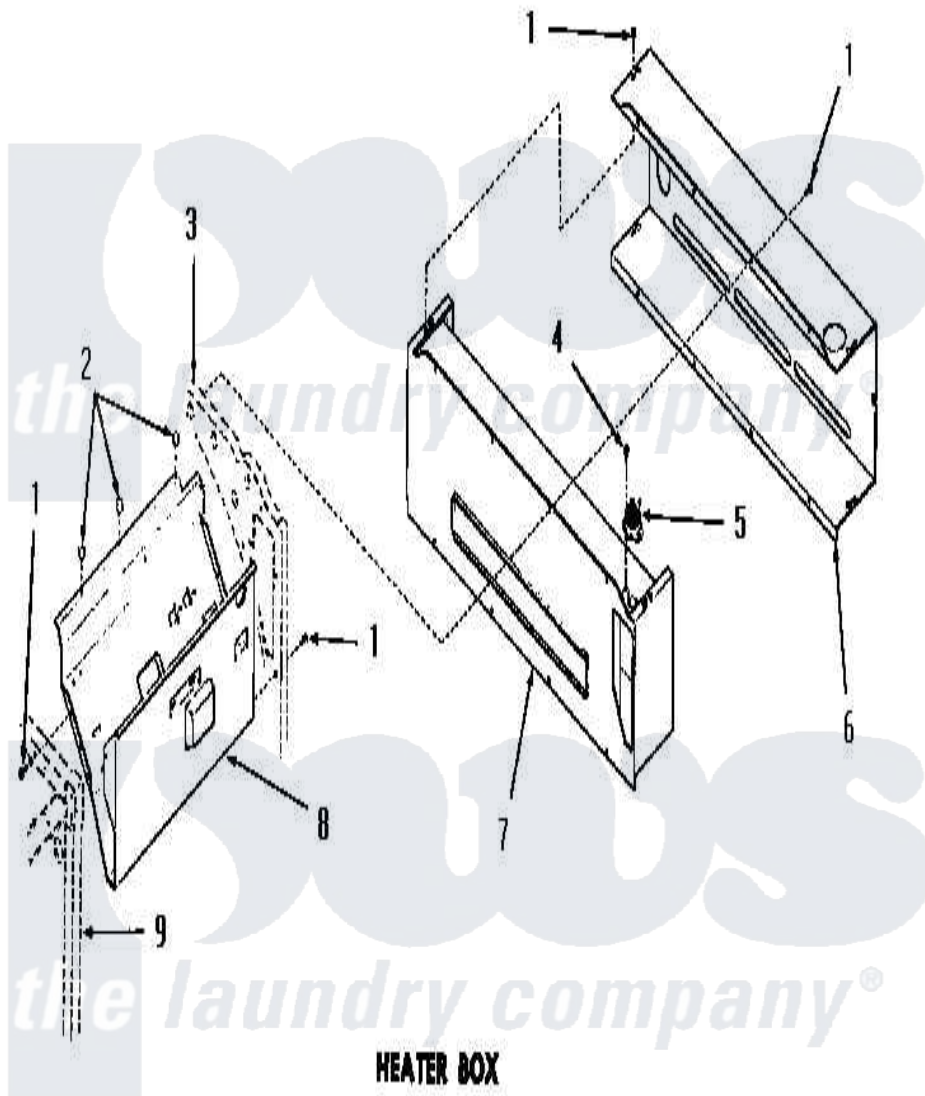

# Amana DG3800 16 - HEATER BOX

**HEATER BOX**  
(Gas Models)

[Amana Residential Amana DG3800 Washer Parts](#) Parts Diagram 16 - HEATER BOX  
Click on the part number to view part

Item	Original Part Number	Replaced By	Status	Part Description
1	51784		Not Available	SCREW,10B-16 X 1/2 HEX
2	52552		Not Available	BUMPER, OVEN DOOR
3	Y00000000		Not Available	SEE NOTE REAR FRAME
4	23222	<a href="#">3177991</a>		Screw
5	51185		Not Available	THERMOSTAT,HEATER BOX
6	Y51862		Not Available	HEATER BOX
7	54717		Not Available	ASSY,HEATER BOX
8	Y52584		Not Available	BURNER SHIELD
9	Y00000000		Not Available	SEE NOTE FRONT FRAME AND AIR SHROUD