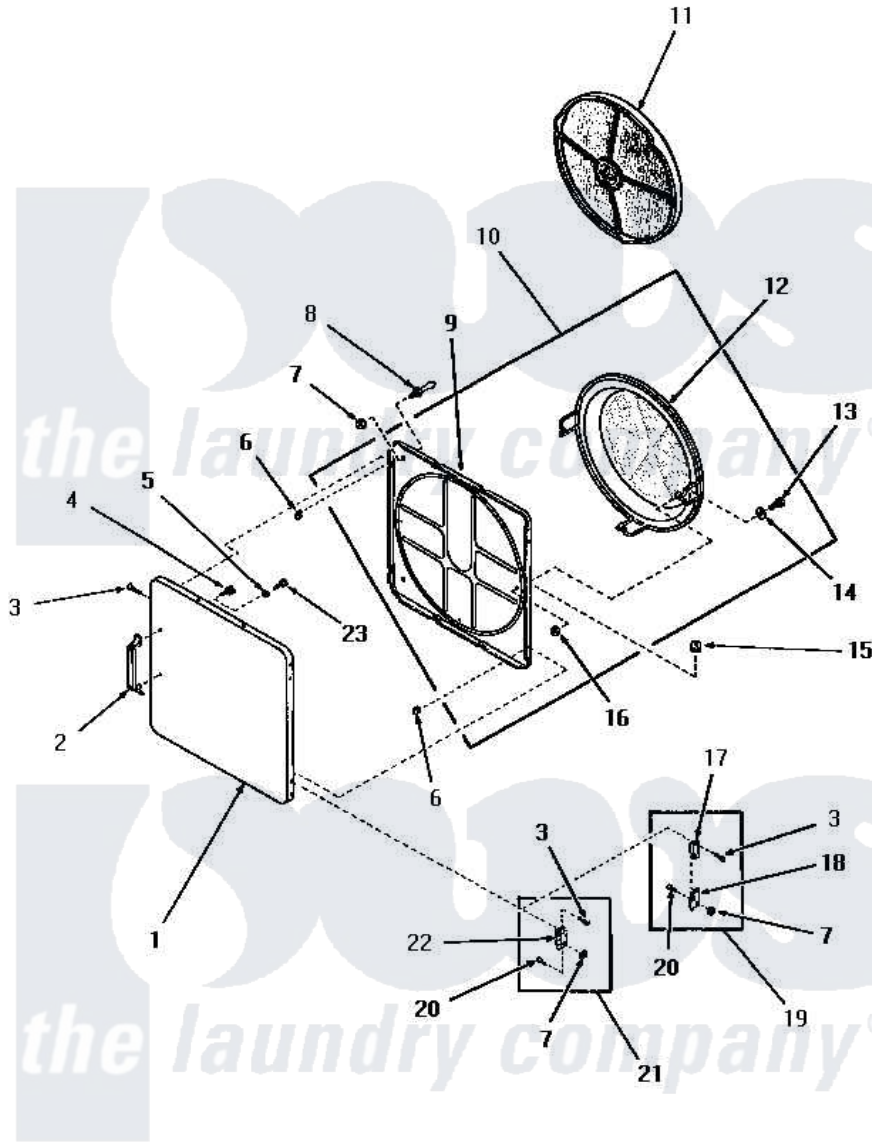

Amana DG3800 17 - LOADING DOOR

LOADING DOOR (Through Serial Nos. 31V9368 and 566Y580)

Amana [Residential Amana DG3800 Washer Parts](#) Parts Diagram 17 - LOADING DOOR

[Click on the part number to view part](#)

Item	Original Part Number	Replaced By	Status	Part Description
1	52489W		Not Available	OUTER DOOR PANEL, WHITE
"	52489H		Not Available	OUTER DOOR PANEL, HARVEST GOLD
"	52489C		Not Available	OUTER DOOR PANEL, COPPERTONE
"	52489A		Not Available	OUTER DOOR PANEL, AVOCADO
2	54068	61925		Pull Door Commercial Black
3	52864	500226		Screw, 8b-16 x 5/8 Tap
4	52150	489464		Screw
5	Y20278		Not Available	LOCKWASHER
6	52865		Not Available	SPEED NUT
7	51236	488130		Nut
8	51992			Strike, Door
9	54730		Not Available	INNER DOOR PANEL
10	54738		Not Available	ASSY,HOUSING & PANEL
11	53002		Not Available	NO LONGER AVAILABLE

12	54731	54-731		Bake Element
13	24688		Not Available	CAP SCREW
14	Q6275		Not Available	WASHER
15	51858			Grommet
16	52566	27001225		Nut, Jam Mid Lock 1/4-20
17	Y0053944	D7772202		Air Duct. Bottom
18	Y0053945	D7772101		Shield-Light
19	Y00000000		Not Available	SEE NOTE MODELS DG3350, DG3300, DG3250 AND DG3240
20	22649			Screw, 8-32 X 13/32 FI
21	Y00000000		Not Available	SEE NOTE ALL OTHER MODELS
22	70014			Hinge
23	22024	20001169		22024 24