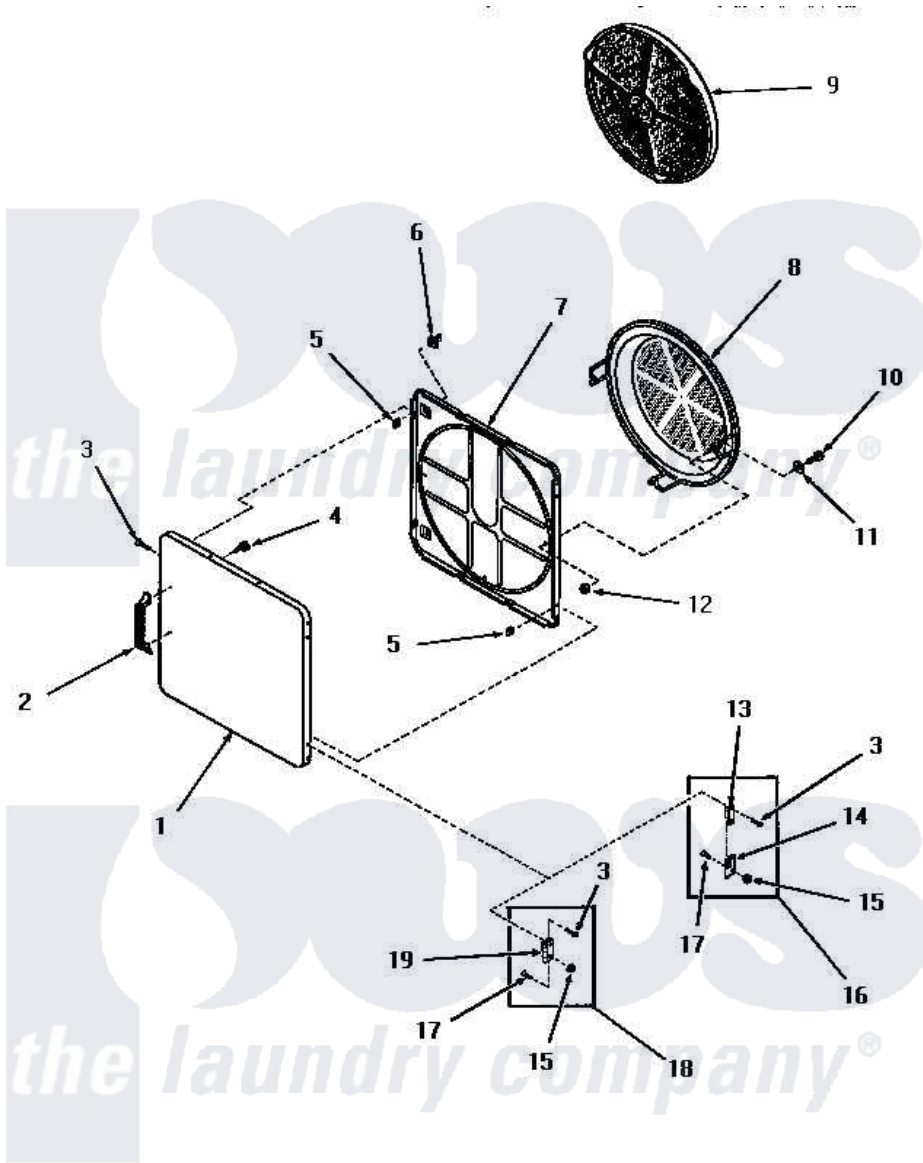

Amana DG3800 18 - LOADING DOOR

LOADING DOOR (Starting Serial Nos. 31V9369 and S66Y581)

Amana [Residential Amana DG3800 Washer Parts](#) Parts Diagram 18 - LOADING DOOR
Click on the part number to view part

Item	Original Part Number	Replaced By	Status	Part Description
1	52489W		Not Available	OUTER DOOR PANEL, WHITE
"	52489H		Not Available	OUTER DOOR PANEL, HARVEST GOLD
"	52489C		Not Available	OUTER DOOR PANEL, COPPERTONE
"	52489A		Not Available	OUTER DOOR PANEL, AVOCADO
2	54068	61925		Pull Door Commercial Black
3	52864	500226		Screw, 8b-16 x 5/8 Tap
4	52150	489464		Screw
5	52865		Not Available	SPEED NUT
6	54661	LA-1003		Door Catch Kit
7	54665	54-665		Bake Element
8	54731	54-731		Bake Element
9	53002		Not Available	NO LONGER AVAILABLE
10	24688		Not Available	CAP SCREW
11	Q6275		Not Available	WASHER

12	52566	27001225	Nut, Jam Mid Lock 1/4-20
13	Y0053944	D7772202	Air Duct. Bottom
14	Y0053945	D7772101	Shield-Light
15	51236	488130	Nut
16	Y00000000	Not Available	SEE NOTE MODELS DG3350, DG3300, DG3250, FG3240 AND DG3240
17	22649		Screw, 8-32 X 13/32 FI
18	Y00000000	Not Available	SEE NOTE ALL OTHER MODELS
19	70014		Hinge