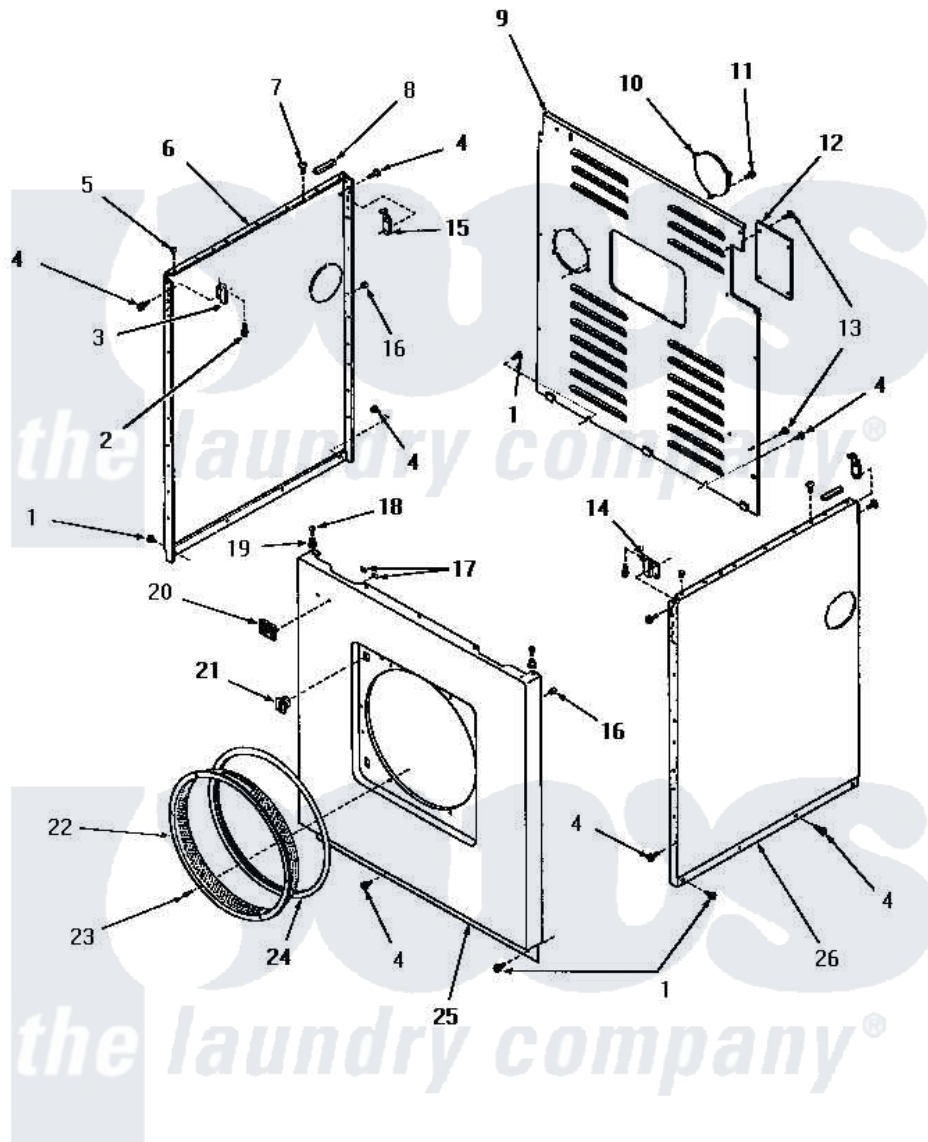

## PANELS

Amana [Residential Amana DG3800 Washer Parts](#) Parts Diagram 21 - PANELS

[Click on the part number to view part](#)

Item	Original Part Number	Replaced By	Status	Part Description
1	25723	<a href="#">27001200</a>		Screw
2	<a href="#">23008</a>			Screw, 10-24 X 3/4 Sems
3	22847		Not Available	BRACKET
4	51784		Not Available	SCREW,10B-16 X 1/2 HEX
5	<a href="#">21176</a>			Bumper
6	52669W		Not Available	SIDE PANEL, LEFT, WHITE
"	52669C		Not Available	SIDE PANEL, LEFT, COPPERTONE
"	52669H		Not Available	SIDE PANEL, LEFT, HARVEST GOLD
"	52669A		Not Available	SIDE PANEL, LEFT, AVOCADO
7	52442		Not Available	SCREW, No.10-16 X 3/8"
8	<a href="#">80312</a>			Bumper Pad
9	52677GR		Not Available	PANEL,REAR xREPLACE
"	52677A		Not Available	REAR PANEL, AVOCADO
"	52677H		Not Available	REAR PANEL, HARVEST GOLD