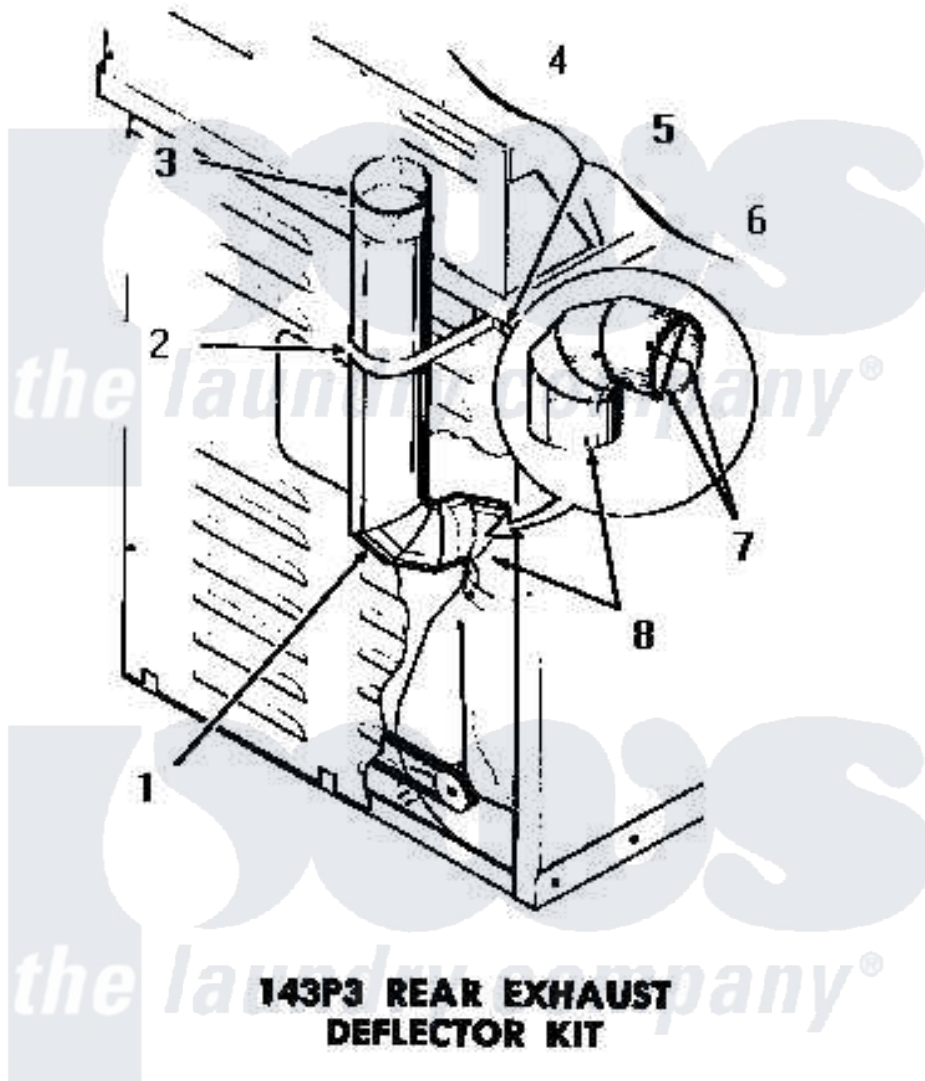

Amana DG3801 02 - 143P3 REAR EXHAUST DEFLECTOR KIT

Amana [Residential Amana DG3801 Washer Parts](#) Parts Diagram 02 - 143P3 REAR EXHAUST DEFLECTOR KIT
 Click on the part number to view part

Item	Original Part Number	Replaced By	Status	Part Description
1	51917		Not Available	ELBOW
2	52127		Not Available	SUPPORT BRACKET
3	Y52129		Not Available	EXHAUST PIPE, 4" X 18"
4	20267			Screw, 10-24 X 3/8 Round
5	03815			Lockwasher, No.10 Ext Shk
6	03673		Not Available	NUT
7	Y00000000		Not Available	SEE NOTE CUT AND REMOVE WIRE GUARDS
8	Y00000000		Not Available	SEE NOTE DRYER EXHAUST ELBOW -- (SUPPLIED WITH DRYER)
NI	143P3		Not Available	REAR EXHAUST DEFLECTOR KIT