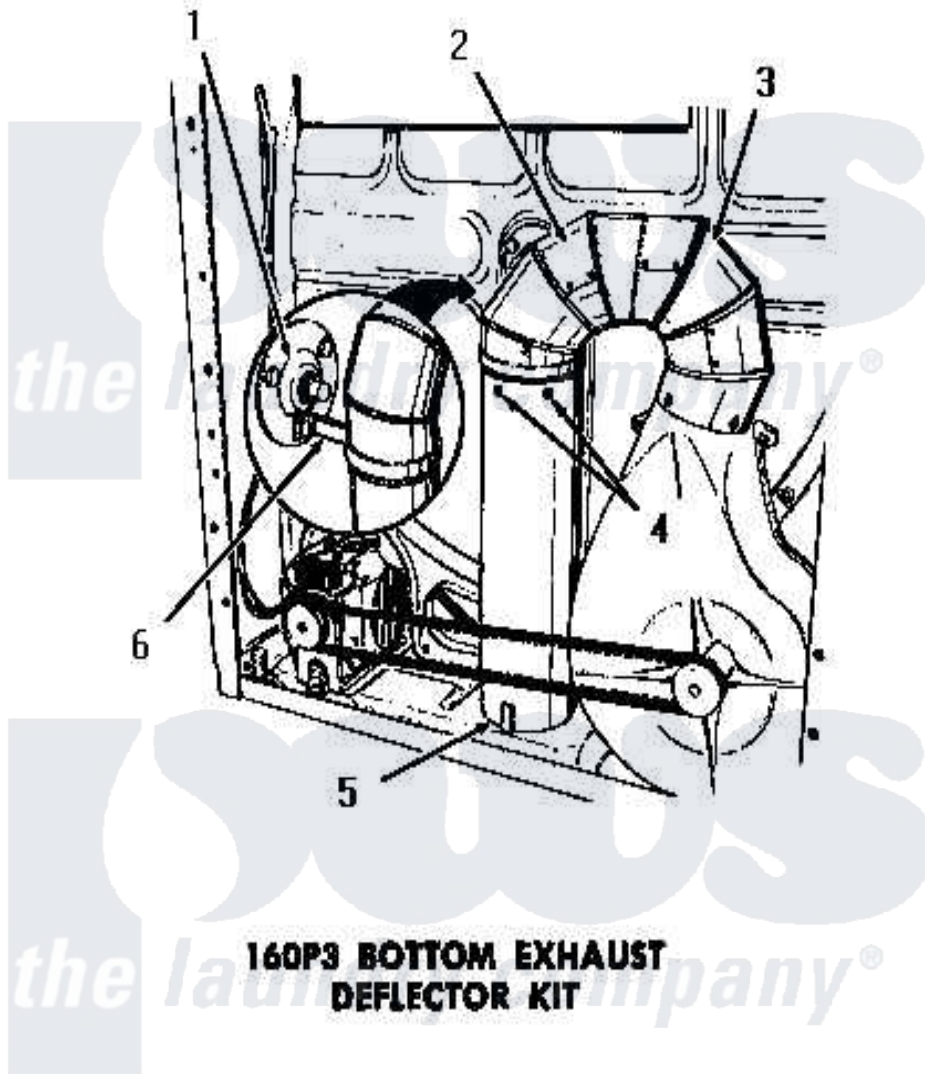

Amana DG3801 04 - 160P3 BOTTOM EXHAUST DEFLECTOR KIT

160P3 BOTTOM EXHAUST DEFLECTOR KIT

Amana [Residential Amana DG3801 Washer Parts](#) Parts Diagram 04 - 160P3 BOTTOM EXHAUST DEFLECTOR KIT
 Click on the part number to view part

Item	Original Part Number	Replaced By	Status	Part Description
1	Y00000000		Not Available	SEE NOTE BEARING RETAINER
2	52699		Not Available	SHORT 90 DEGREES ELBOW
3	Y00000000		Not Available	SEE NOTE DRYER EXHAUST ELBOW -- (SUPPLIED WITH DRYER)
4	23222	3177991		Screw
5	52698		Not Available	EXHAUST TUBE
6	0052775	0057344		Suptop Burner
NI	160P3		Not Available	BOTTOM EXHAUST DEFLECTOR KIT