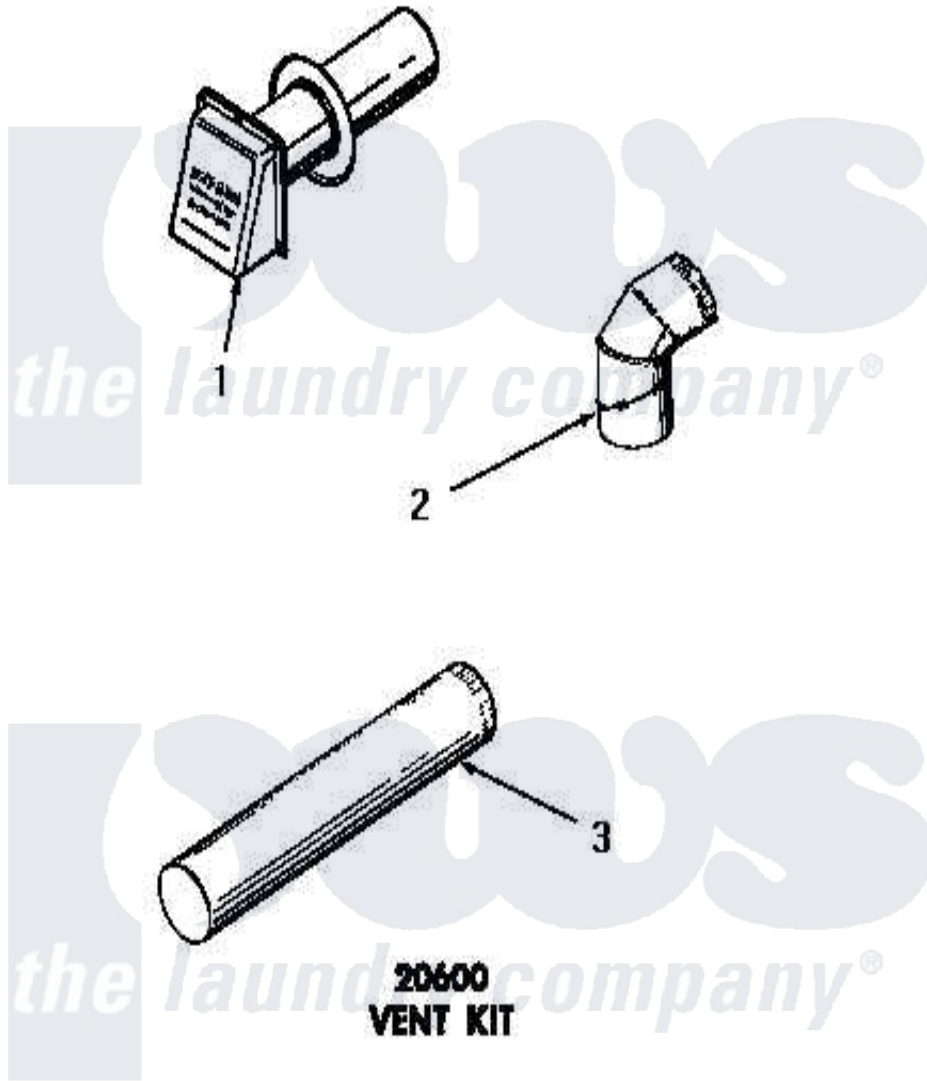

Amana DG3801 05 - 20600 VENT KIT

Amana [Residential Amana DG3801 Washer Parts](#) Parts Diagram 05 - 20600 VENT KIT
[Click on the part number to view part](#)

Item	Original Part Number	Replaced By	Status	Part Description
1	20601		Not Available	WEATHER HOOD
2	51917		Not Available	ELBOW
3	20602	20-602		Root Destroyer
NI	20600		Not Available	VENT KIT