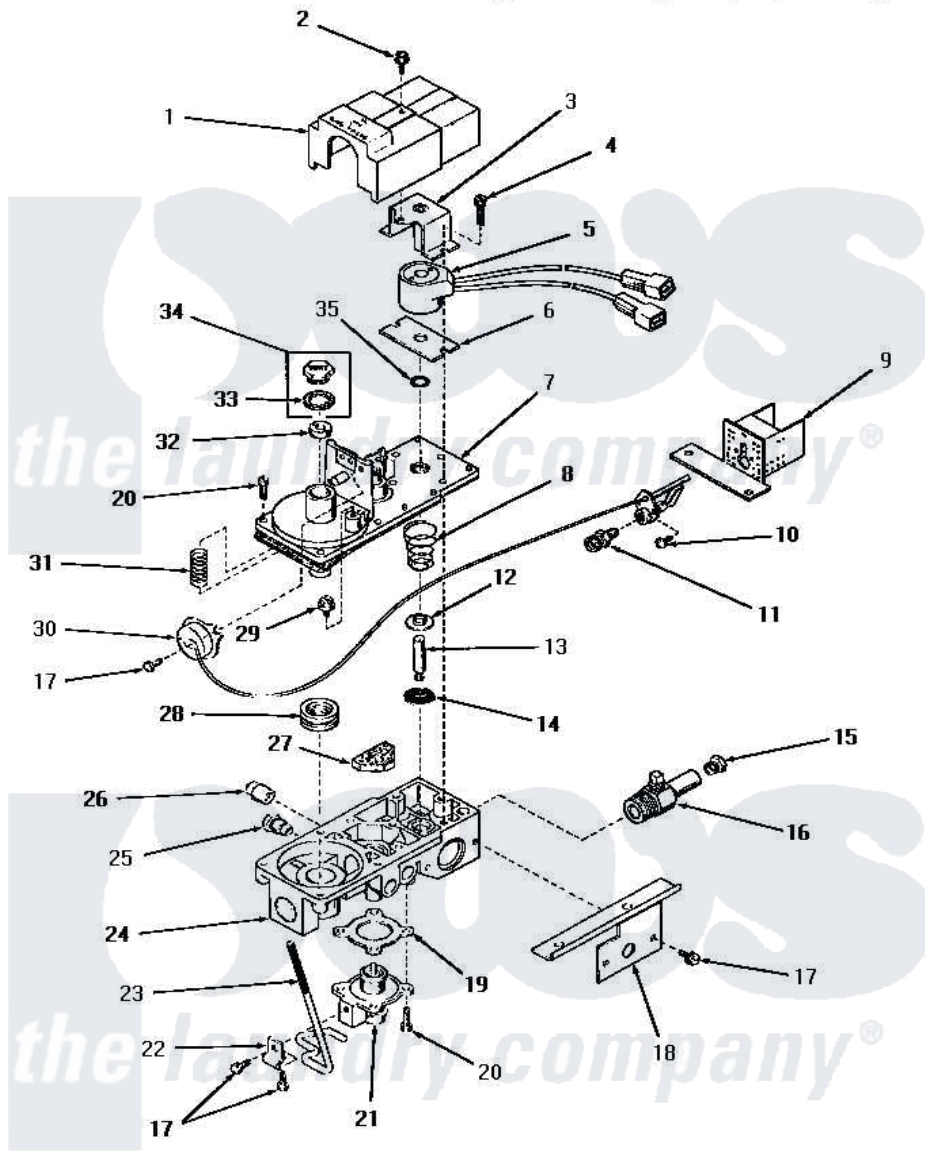

Amana DG3801 06 - 53377 GAS VALVE (NAT. / MIXED GAS)

53377 GAS VALVE (NAT./MIXED GAS)

Amana [Residential Amana DG3801 Washer Parts](#) Parts Diagram 06 - 53377 GAS VALVE (NAT. / MIXED GAS)
 Click on the part number to view part

Item	Original Part Number	Replaced By	Status	Part Description
1	53377S		Not Available	VALVE HOUSING
2	53379B		Not Available	HEX HEAD SCREW
3	53377B		Not Available	PLUNGER GUIDE AND BRACKET
4	53379C		Not Available	HEX HEAD SCREW
5	53377A		Not Available	COIL,BURNER
6	53377C		Not Available	PLATE
7	53377K		Not Available	VALVE COVER AND GASKET
8	53377Y		Not Available	VALVE SPRING
9	53377F		Not Available	PILOT SHIELD
10	53379F		Not Available	ROUND HEAD SCREW
11	53387			Orifice, NG
12	53377L		Not Available	STIFFENER
13	53377M		Not Available	PLUNGER SHAFT
14	53377N		Not Available	PLUNGER SEAT
15	51209		Not Available	ORIFICE,NG

16	53377W	Not Available	BURNER ORIFICE ADAPTER
17	53379D	Not Available	HEX HEAD SCREW
18	53377Q	Not Available	MOUNTING BRACKET
19	53377H	Not Available	GASKET
20	53379E	Not Available	HEX HEAD SCREW
21	53377G	Not Available	RESET VALVE
22	53377U	Not Available	CLAMP
23	53377J	Not Available	RESET LEVER
24	53377P	Not Available	VALVE BODY
25	53377V	Not Available	SCREW, COMPRESSION
26	20247		Plug, Pipe
27	53377T	Not Available	FILTER
28	52966R	Not Available	REGULATOR SEAT
29	53377Z	Not Available	HEX HEAD SCREW
30	53377E	Not Available	BURNER, PILOT
31	53377X	Not Available	REGULATOR SPRING
32	52966M	Not Available	REGULATOR SCREW
33	52966L	Not Available	GASKET
34	53558	Not Available	SCREW, VENT
35	53377D	Not Available	O-RING
NI	53377	Not Available	VALVE, GAS