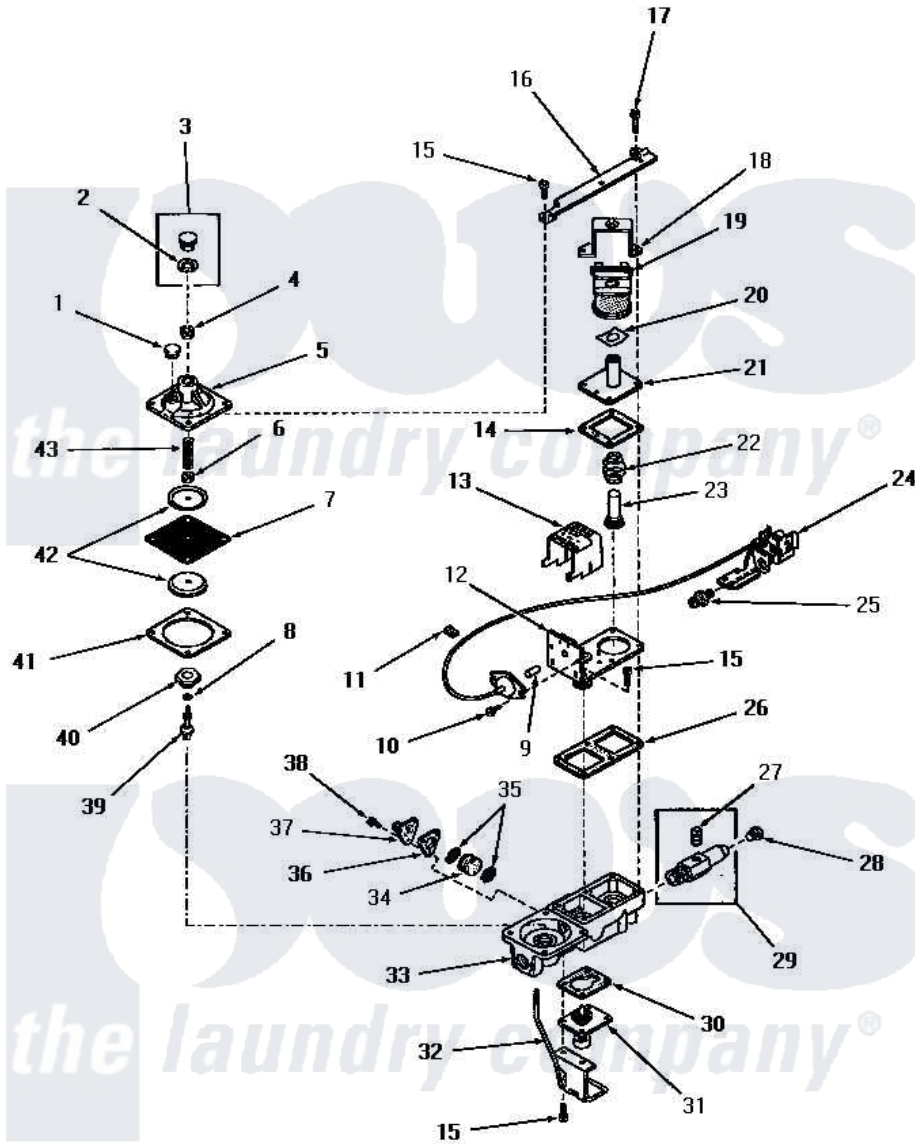

Amana DG3801 07 - 54488 GAS VALVE (NAT. / MIXED GAS)

54488 GAS VALVE (NAT./MIXED GAS)

Amana [Residential Amana DG3801 Washer Parts](#) Parts Diagram 07 - 54488 GAS VALVE (NAT. / MIXED GAS)
 Click on the part number to view part

Item	Original Part Number	Replaced By	Status	Part Description
1	54477		Not Available	CAP,VENT
2	0054474		Not Available	USE D7425607
3	Y0054476	D7431921Q		Gasket
4	54486C		Not Available	REGULATOR SCREW
5	51402Q		Not Available	REGULATOR COVER
6	51402V		Not Available	NUT
7	51402X		Not Available	DIAPHRAGM
8	51402Y		Not Available	GASKET
9	54486Z		Not Available	ACTUATING PIN
10	54486K		Not Available	SCREW
11	54486N		Not Available	CLAMP
12	54486D		Not Available	PILOT VALVE LATCH AND PLATE
13	54486G		Not Available	LATCH COVER
14	54486T		Not Available	GASKET
15	54486J		Not Available	SCREW
16	54485		Not Available	MOUNTING BRACKET

17	54486L	Not Available	SCREW
18	54486F	Not Available	COIL HOLD-DOWN BRACKET
19	54486A	Not Available	COIL,BURNER
20	51402G	Not Available	LEAF SPRING
21	54486U	Not Available	PLUNGER GUIDE
22	51999E	Not Available	SPRING
23	54486M	Not Available	PLUNGER
24	54484	Not Available	PILOT BURNER
25	54473	Not Available	ORIFICE,PILOT
26	54486R	Not Available	GASKET
27	20247		Plug, Pipe
28	51209	Not Available	ORIFICE,NG
29	0054480	Not Available	NET-PAN,DRAIN
30	54486S	Not Available	GASKET
31	54486Q	Not Available	RESET VALVE
32	54486E	Not Available	RESET LEVER AND BRACKET
33	54486B	Not Available	VALVE BODY
34	54486Y	Not Available	FILTER
35	54486X	Not Available	FILTER SCREEN
36	54486W	Not Available	GASKET
37	54486P	Not Available	OUTLET
38	54486H	Not Available	SCREW
39	51402AB	Not Available	REGULATOR PIN
40	51402AA	Not Available	REGULATOR PIN SEAT
41	51402Z	Not Available	GASKET
42	51402W	Not Available	DIAPHRAGM PLATE
43	51402U	Not Available	REGULATOR SPRING
NI	54488	Not Available	GAS VALVE