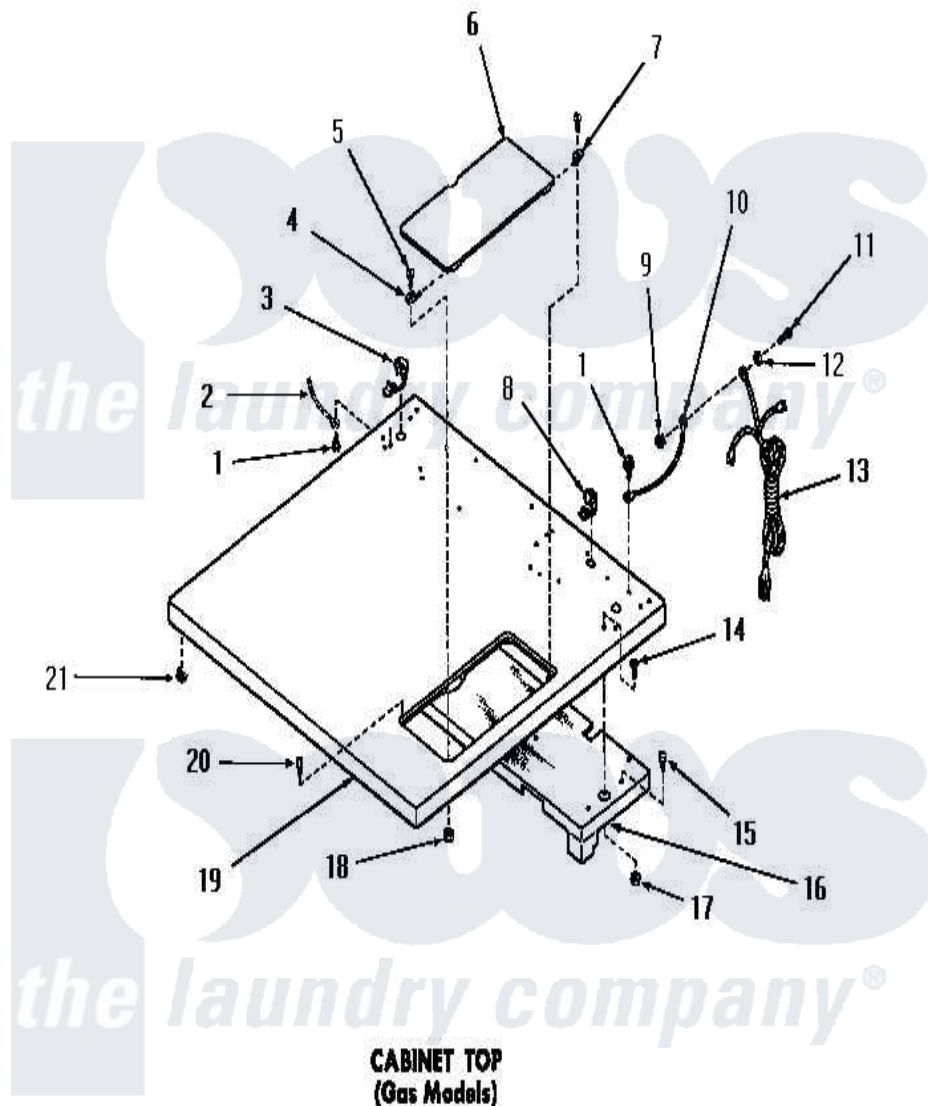

Amana DG3801 08 - CABINET TOP

Amana [Residential Amana DG3801 Washer Parts](#) Parts Diagram 08 - CABINET TOP
Click on the part number to view part

Item	Original Part Number	Replaced By	Status	Part Description
1	51924			Screw, 10-24 X 1/2 HeX
2	Y00000000		Not Available	SEE NOTE GROUND WIRE, GREEN
3	52113			Relief, Strain
4	51350			Hinge, Front
5	03630		Not Available	SCREW,6-32 X 3/8 ROUND
6	52518A		Not Available	ACCESS DOOR, AVOCADO
"	52518C		Not Available	ACCESS DOOR, COPPERTONE
"	52518W		Not Available	ACCESS DOOR, WHITE
"	52518H		Not Available	xREPLACE
7	51351			Hinge, Rear
8	21903	211881		Grommet, Cord Part Not Used- Gas Models Only
9	23951	M0282009		Nut
10	54300		Not Available	GROUND WIRE, GREEN
11	20267			Screw, 10-24 X 3/8 Round

12	03815		Lockwasher, No.10 Ext Shk
13	51508	Not Available	POWER CORD
14	03203		Screw, 8-32 X 3/8 Round Head
15	51355	51-355	5500w/240v, 13-23/32, Low Watt
16	52614	Not Available	TOP BAFFLE ASSEMBLY
17	51236	488130	Nut
18	22678		Nut, Nylon
19	52503C	Not Available	CABINET TOP, COPPERTONE
"	52503A	Not Available	CABINET TOP, AVOCADO
"	52503W	Not Available	CABINET TOP, WHITE
"	52503H	Not Available	CABINET TOP, HARVEST GOLD
20	53445		Bumper
21	23007	Not Available	CAGED NUT