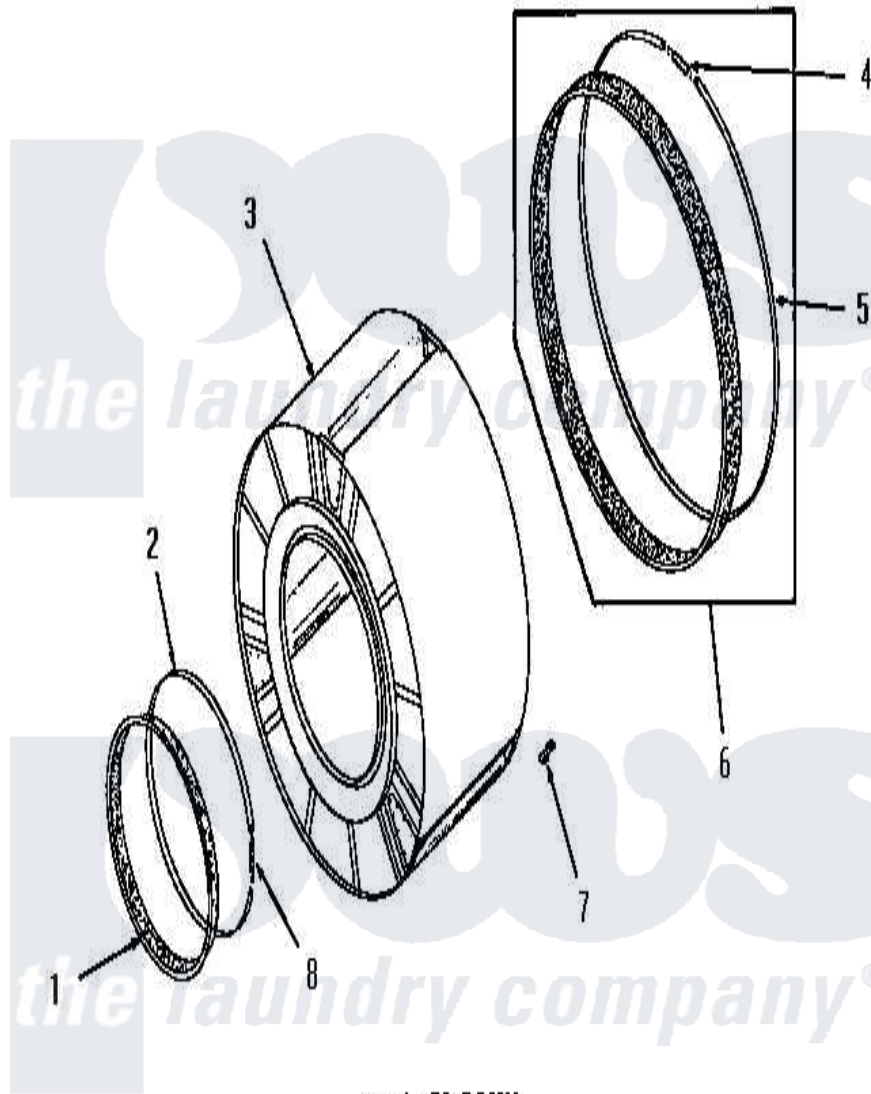

# Amana DG3801 09 - CLOTHES DRUM

**CLOTHES DRUM**

Amana [Residential Amana DG3801 Washer Parts](#) Parts Diagram 09 - CLOTHES DRUM  
 Click on the part number to view part

| Item | Original Part Number   | Replaced By              | Status        | Part Description |
|------|------------------------|--------------------------|---------------|------------------|
| 1    | <a href="#">51881</a>  |                          |               | Seal, Front      |
| 2    | <a href="#">50169</a>  |                          |               | Strap, Retainer  |
| 3    | 53137                  | <a href="#">53137ENG</a> |               | 50/50 Solder     |
| 4    | <a href="#">52310</a>  |                          |               | Spring           |
| 5    | <a href="#">50781</a>  |                          |               | Strap, Seal      |
| 6    | <a href="#">51883A</a> |                          |               | Assembly, Seal   |
| 7    | 51201                  |                          | Not Available | CLIP             |
| 8    | <a href="#">50168</a>  |                          |               | Spring           |