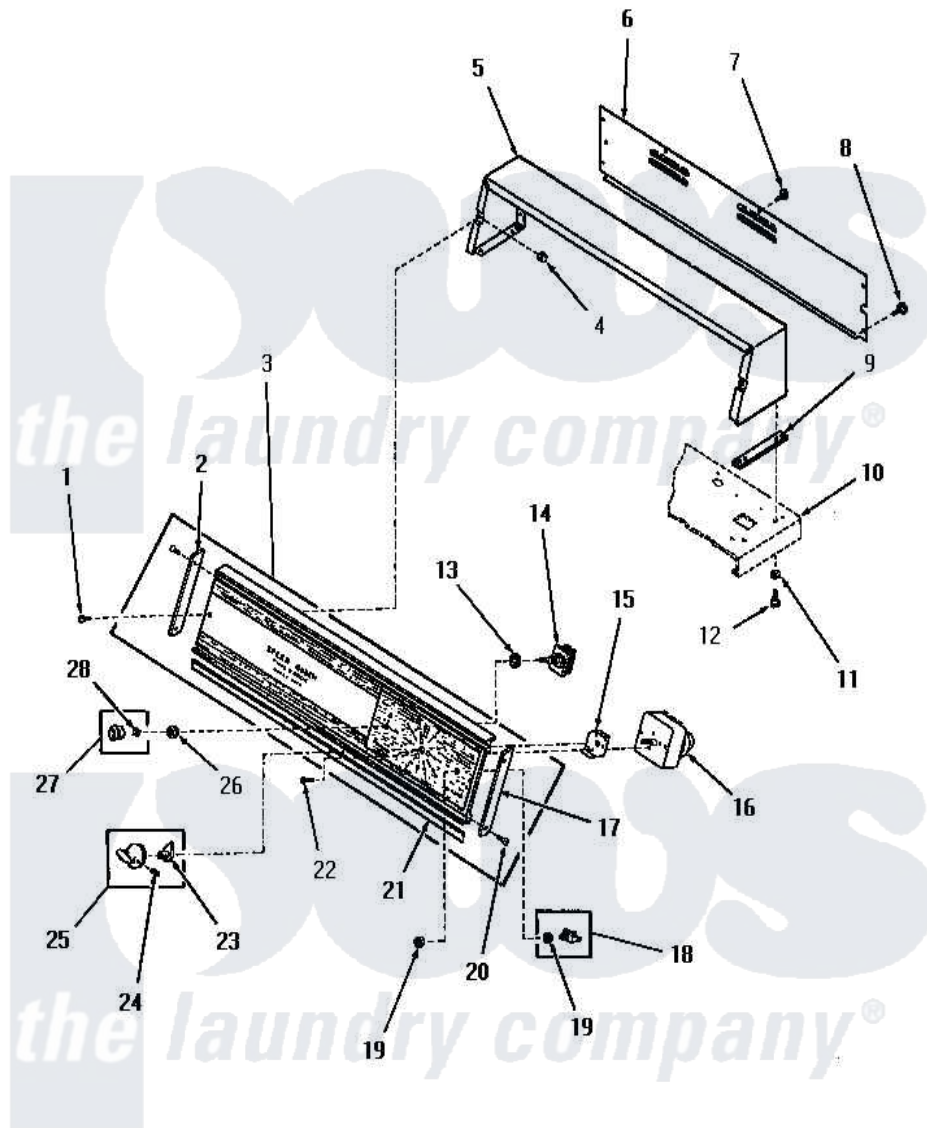

# Amana DG3801 10 - CONTROL PANEL, CONTROL HOOD & CONTROLS

## CONTROL PANEL, CONTROL HOOD AND CONTROLS

Amana [Residential Amana DG3801 Washer Parts](#) Parts Diagram 10 - CONTROL PANEL, CONTROL HOOD & CONTROLS

[Click on the part number to view part](#)

Item	Original Part Number	Replaced By	Status	Part Description
1	25232		Not Available	SCREW,8AB-18X7/8 OVAL
2	25072		Not Available	END CAP, LEFT
3	Y54971		Not Available	CONTROL PANEL
4	<a href="#">54038</a>			NUt, Speed U-Type
5	52530W		Not Available	CONTROL HOOD, WHITE
"	52530H		Not Available	CONTROL HOOD, HARVEST GOLD
"	52530A		Not Available	CONTROL HOOD, AVOCADO
6	52539GR		Not Available	CONTROL HOOD REAR COVER, GRAY
7	23222	<a href="#">3177991</a>		Screw
8	25724		Not Available	HEX HEAD SCREW
9	23028		Not Available	GASKET,CONTROL BOX END
10	Y00000000		Not Available	SEE NOTE CABINET TOP
11	<a href="#">20493</a>			Washer, 11/64 ID x 3/8 OD
12	23962	<a href="#">W10116760</a>		Screw

13	<a href="#">91176</a>		Lockwasher, 3/8 Intshkp
14	53380	Not Available	TEMPERATURE SELECTOR SWITCH
15	25966	Not Available	SPACER,TIMER
16	52594	Not Available	TIMER
17	25073	Not Available	END CAP, RIGHT
18	53768	<a href="#">55882P</a>	Assembly- Switch
19	<a href="#">52947</a>		Nut, Hex 15/32-32
20	52864	<a href="#">500226</a>	Screw, 8b-16 x 5/8 Tap
21	Y0053880	Not Available	ACTUATOR, WATER
22	Y0054441	Not Available	NAMEPLATE, HANDLE
23	24857	Not Available	INDICATOR
24	25285	Not Available	SETSCREW
25	24858	Not Available	ASSY,KNOB-TIMER
26	<a href="#">24205</a>		Nut, Knurled 3/8-24
27	22245	Not Available	xREPLACE
28	22244	Not Available	CLIP,C xREPLACE