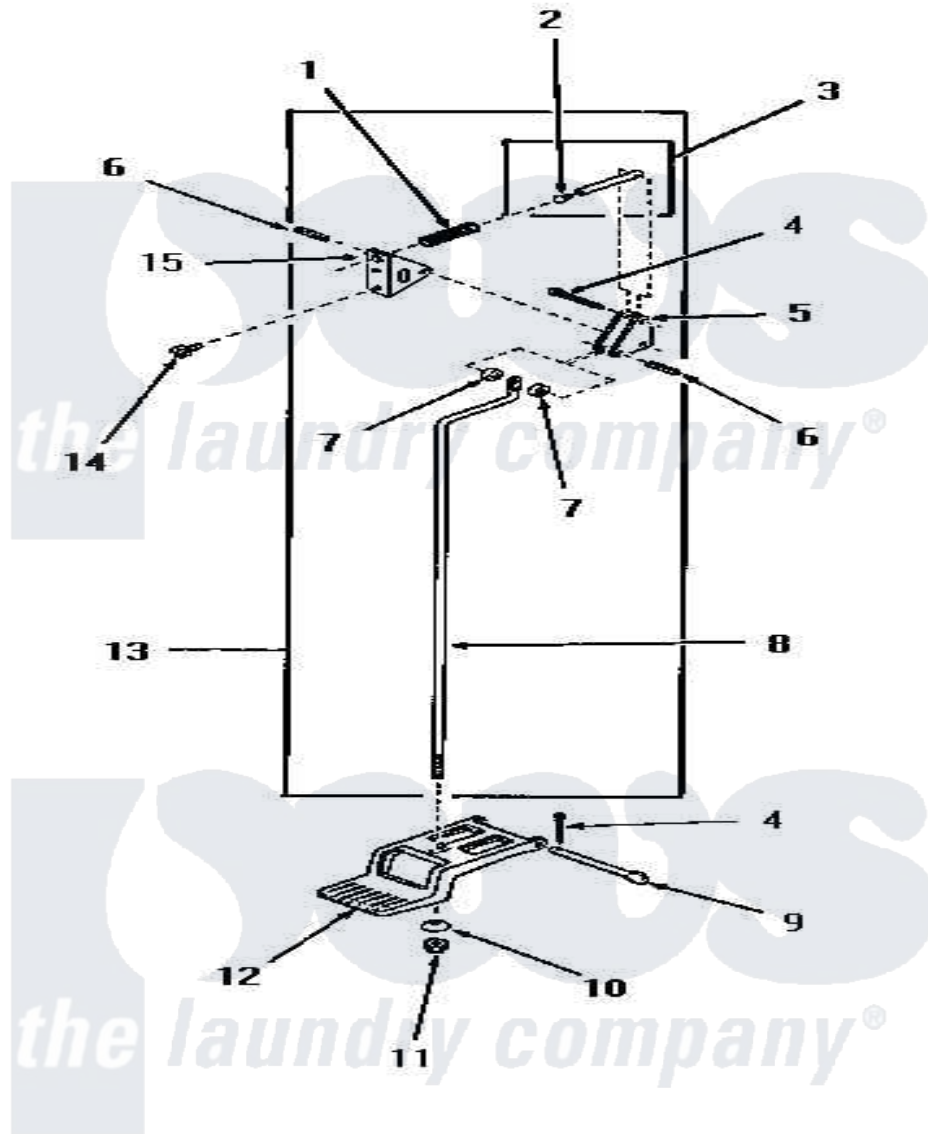

Amana DG3801 11 - DOOR RELEASE

DOOR RELEASE

Amana [Residential Amana DG3801 Washer Parts](#) Parts Diagram 11 - DOOR RELEASE

[Click on the part number to view part](#)

| Item | Original Part Number | Replaced By | Status | Part Description |
|------|-----------------------|-------------|---------------|---------------------------|
| 1 | 51065 | | Not Available | DOOR RELEASE SPRING |
| 2 | 51786 | | Not Available | PLUG |
| 3 | 51841 | | Not Available | DOOR RELEASE PIN ASSEMBLY |
| 4 | 02578 | | | Pin, Cotter |
| 5 | 51041 | | Not Available | DOOR RELEASE LEVER |
| 6 | 51161 | | Not Available | PIN,ROLL 1/8 X 3/4 |
| 7 | 51121 | | | Door Release Spacer |
| 8 | 51837 | | Not Available | DOOR RELEASE ROD |
| 9 | 51045 | | Not Available | PEDAL HINGE PIN |
| 10 | 51046 | | Not Available | NYLON WASHER |
| 11 | 51271 | | Not Available | NUT |
| 12 | 51802 | | | Pedal, Foot |
| 13 | 51844 | | Not Available | DOOR RELEASE ASSEMBLY |
| 14 | 51246 | | Not Available | SCREW |
| 15 | 51052 | | Not Available | DOOR RELEASE BRACKET |