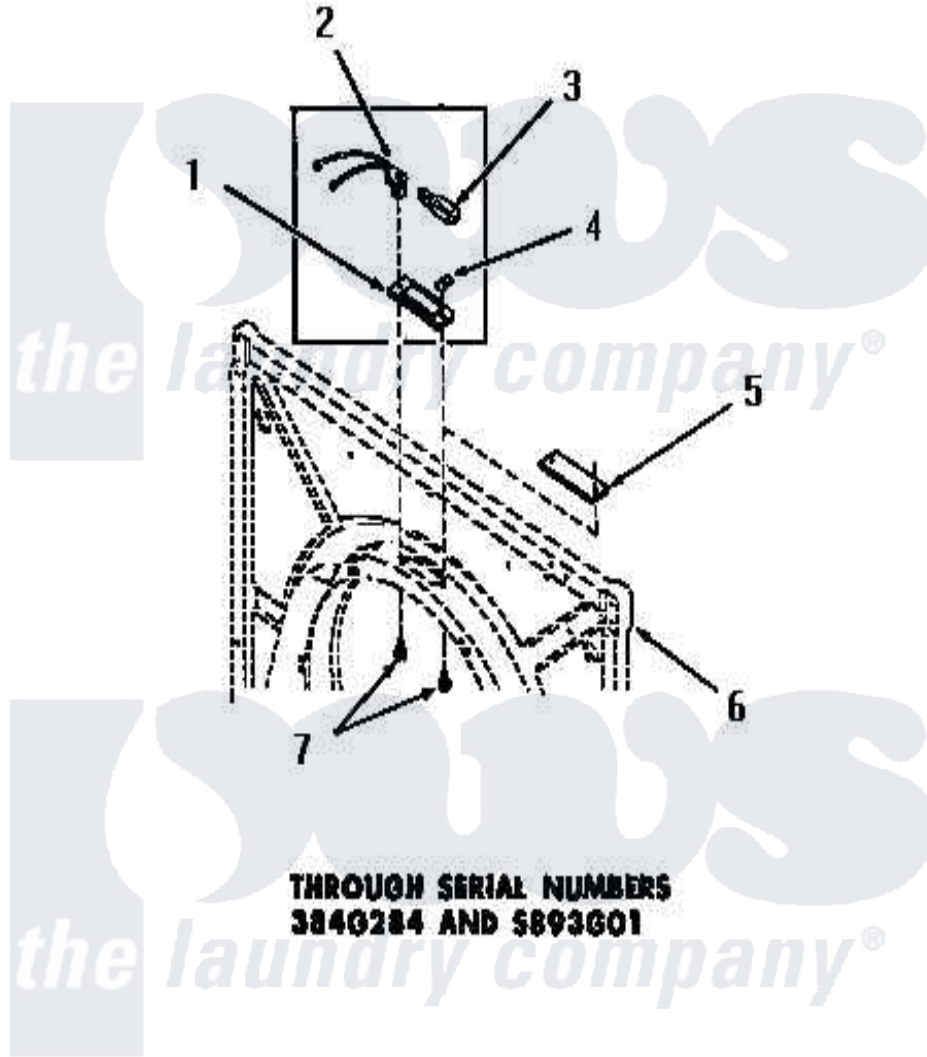

# Amana DG3801 12 - DRUM LIGHT & COVER PLATE

**THROUGH SERIAL NUMBERS  
3840284 AND 5893601**

[Amana Residential Amana DG3801 Washer Parts](#) Parts Diagram 12 - DRUM LIGHT & COVER PLATE  
Click on the part number to view part

Item	Original Part Number	Replaced By	Status	Part Description
1	<a href="#">51070</a>			Lens, Drum Light
2	Y51887		Not Available	BULB RECEPTACLE
3	21608	<a href="#">A3167501</a>		Lamp Oven, Int.
4	Y51788		Not Available	SPEED NUT
5	53911		Not Available	COVER PLATE
6	Y00000000		Not Available	SEE NOTE FRONT FRAME AND AIR SHROUD
7	51784		Not Available	SCREW, 10B-16 X 1/2 HEX