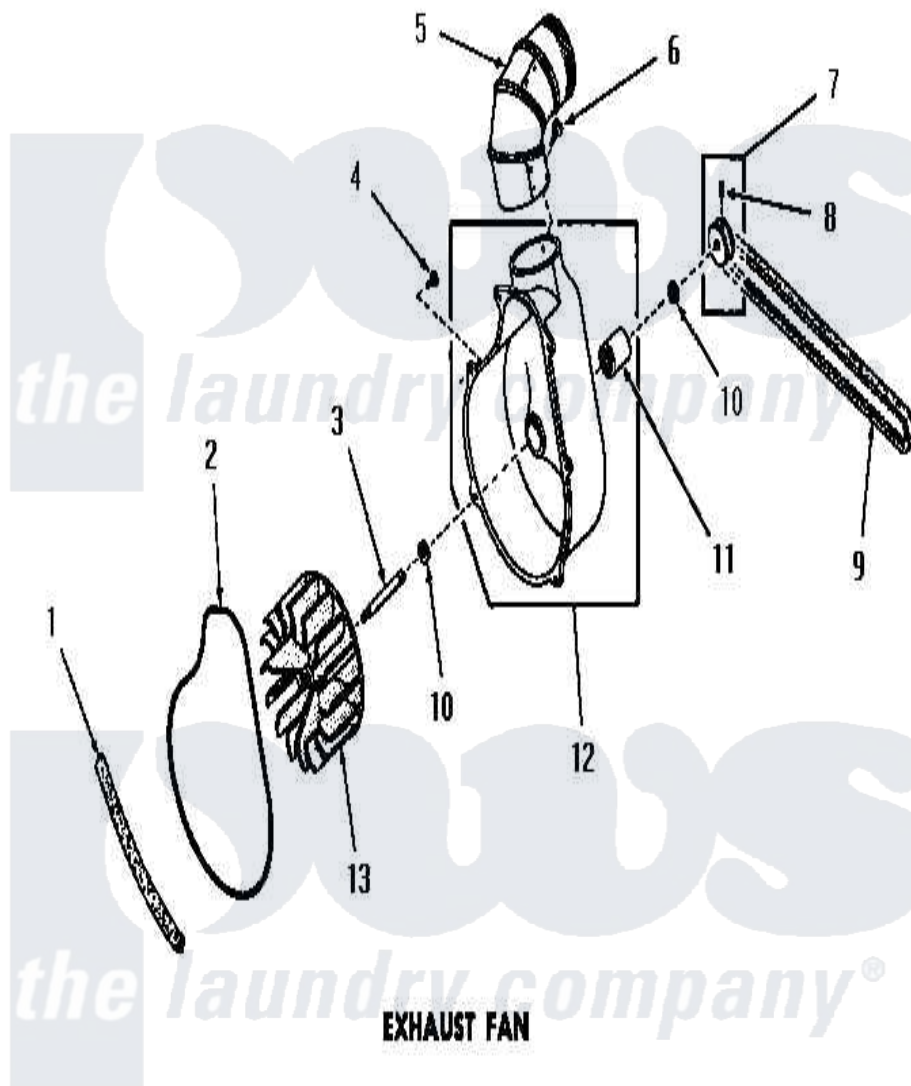

Amana DG3801 14 - EXHAUST FAN

Amana Residential Amana DG3801 Washer Parts Parts Diagram 14 - EXHAUST FAN
 Click on the part number to view part

Item	Original Part Number	Replaced By	Status	Part Description
1	51790			Seal
2	51791			Gasket, Housing
3	53519		Not Available	EXHAUST FAN SHAFT
4	51784		Not Available	SCREW, 10B-16 X 1/2 HEX
5	Y0052707	31986601B		Switch, Rocker
6	23222	3177991		Screw
7	53521		Not Available	ASSY, PULLEY
8	02771			Screw, 1/4-20 x 3/8 Hex S
9	51994			Belt
10	52549			Washer, 501 ID X3/4 Odx
11	51991		Not Available	BEARING
12	51946		Not Available	HOUSING, BLOWER
13	90585		Not Available	IMPELLER